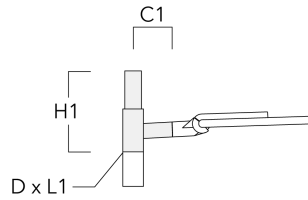

Description	Part ID	Additional information	C1	D1	D2	D × L1	H1	M1	Weight (kg)
RE1-540 Pole bracket, single	111-0042		200			76 x 130	500		4.60