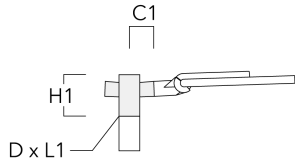

Description	Part ID	C1	D × L1	H1	Weight (kg)
RF1-540 Pole bracket, single	111-0046	200	76 x 80	200	2.60