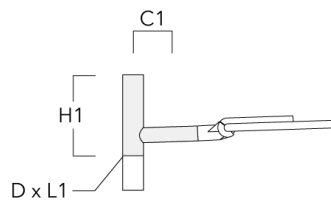

Wall and pole brackets RE

Description	Part ID	Additional information	C1	D1	D2	D x L1	H1	M1	Weight (kg)
RE2-540 Pole bracket, double	111-0043		200			76 x 130	550		5.30

RE0-540 Wall bracket	111-0084		180	230	195			12	3.20
----------------------	----------	--	-----	-----	-----	--	--	----	------

Description	Part ID	Additional information	C1	D1	D2	D × L1	H1	M1	Weight (kg)
Pole bracket RE1, single for mounting on AML-A poles	111-9022	Mounting brackets. Marine-grade aluminium alloy. 5CE superior corrosion protection including PCS hardware.	320			76 x 76	550		6.10