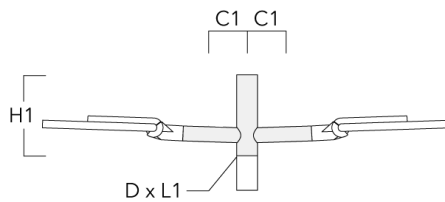

Pole bracket RE2, double for mounting on AML-A poles	111-9023	Mounting brackets. Marine-grade aluminium alloy. 5CE superior corrosion protection including PCS hardware.	320			76 x 76	550		7.20