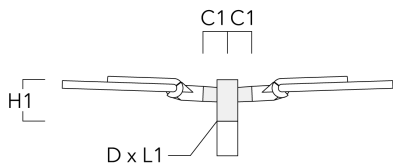

Pole brackets RF

Description	Part ID	C1	D × L1	H1	Weight (kg)
RF2-540 Pole bracket, double	111-0047	200	76 x 80	200	3.30