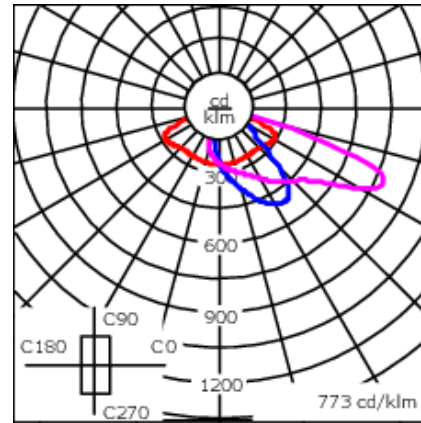

AFL120 LED

— C0/C180 — C90/C270
— C20/C200

Specifications

Material description

Body	Marine-grade, die-cast aluminium alloy
Lens	Non-reflective safety glass lens
Colors	RAL9004 Black RAL9007 Grey Metallic RAL9016 White RAL8019 Dark Bronze
Gasket	CCG® Controlled Compression Gasket
Fasteners	PCS Polymer Coated Stainless Steel Hardware
Ingress protection	IP66
Impact resistance	IK08
Corrosion resistance	5CE
Windage	1.57 ft²

Electrical description

Power supply	120V - 277V Universal Driver
Driver / Ballast	Integral EC electronic converter. 0-10V
Power factor	> 0.9
Surge protection	In-line bracket 10kV Surge Protector

Additional information

Lifetime	Ta=25°/40° L90B10 > 90000h

WE-EF LIGHTING USA, LLC

410-D Keystone Drive, 15086 Warrendale, PA 15086 - Phone: +1 724 742 0030

customersupport.usa@we-ef.com - <https://we-ef.com/us>

Subject to technical changes and errors. - Generated on 04/17/2026