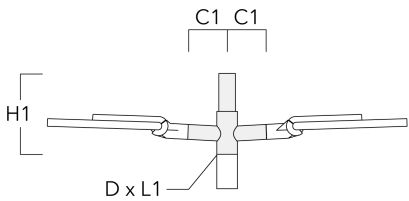

AFL120 LED

Adaptor

Description	Part ID
Adaptor AFL100	102-0392

Wall and pole brackets RE

Description	Part ID	C1	D1	D2	D × L1	H1	M1	Weight (lb)
RE2-540 Pole bracket, double	111-0043	7.87			3 x 5	21.65		11.68

WE-EF LIGHTING USA, LLC

410-D Keystone Drive, 15086 Warrendale, PA 15086 - Phone: +1 724 742 0030

customersupport.usa@we-ef.com - <https://we-ef.com/us>

Subject to technical changes and errors. - Generated on 04/17/2026