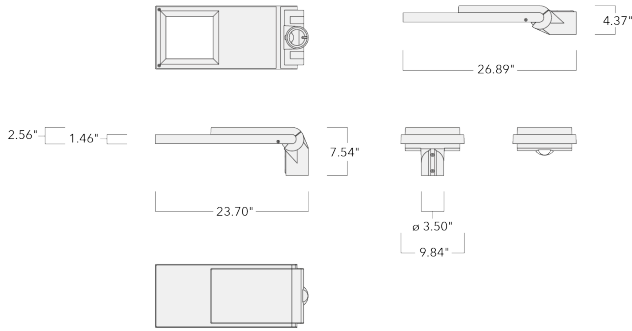

102-0003

we-ef

AFL120 LED

Specifications

Material description

Body	Marine-grade, die-cast aluminium alloy
Lens	Non-reflective safety glass lens
Colors	 RAL9004 Black RAL9007 Grey Metallic RAL9016 White RAL8019 Dark Bronze
Gasket	CCG® Controlled Compression Gasket
Fasteners	PCS Polymer Coated Stainless Steel Hardware
Ingress protection	IP66
Impact resistance	IK08
Corrosion resistance	5CE
Windage	1.57 ft²

Electrical description

Power supply	120V - 277V Universal Driver
Driver / Ballast	Integral EC electronic converter. 0-10V
Power factor	> 0.9
Surge protection	In-line bracket 10kV Surge Protector

Additional information

Lifetime	Ta=25°/40° L90B10 > 90000h

WE-EF LIGHTING USA, LLC

410-D Keystone Drive, 15086 Warrendale, PA 15086 - Phone: +1 724 742 0030

customersupport.usa@we-ef.com - <https://we-ef.com/us>

Subject to technical changes and errors. - Generated on 11/27/2024