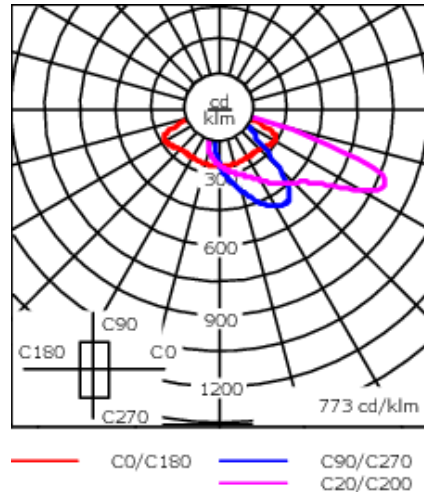

102-0003

we-ef

AFL120 LED

Specifications

Material description

Body	Marine-grade, die-cast aluminium alloy
Lens	Non-reflective safety glass lens
Colors	 RAL9004 Black RAL9007 Grey Metallic RAL9016 White RAL8019 Dark Bronze
Gasket	CCG® Controlled Compression Gasket
Fasteners	PCS Polymer Coated Stainless Steel Hardware
Ingress protection	IP66
Impact resistance	IK08
Corrosion resistance	5CE
Windage	1.57 ft²

Electrical description

Power supply	120V - 277V Universal Driver
Driver / Ballast	Integral EC electronic converter. 0-10V
Power factor	> 0.9
Surge protection	In-line bracket 10kV Surge Protector

Additional information

Lifetime	Ta=25°/40° L90B10 > 90000h

WE-EF LIGHTING USA, LLC

410-D Keystone Drive, 15086 Warrendale, PA 15086 - Phone: +1 724 742 0030

customersupport.usa@we-ef.com - <https://we-ef.com/us>

Subject to technical changes and errors. - Generated on 11/27/2024