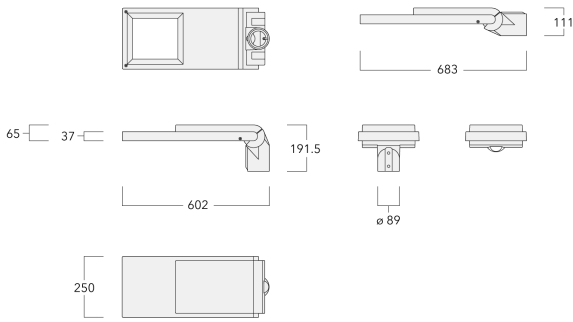

102-0004

AFL120 LED

we-ef

Specifications

Material description

Body	Marine-grade, die-cast aluminium alloy
Lens	Non-reflective safety glass lens
Colours	RAL9004 Signal black RAL9007 Grey aluminium RAL7016 Anthracite grey RAL9016 Traffic white
Gasket	CCG® Controlled Compression Gasket
Fasteners	PCS Polymer Coated Stainless Steel Hardware
Ingress protection	IP66
Impact resistance	IK08
Corrosion resistance	5CE
Windage	0.146 m²

Electrical description

Driver / Ballast	Integral electronic converter with DALI interface
Power factor	> 0.9
Surge protection	6/6kV, optional 10kV

Additional information

Lifetime	Ta=25° L90B10 > 90000h

WE-EF LIGHTING (Thailand) Co., Ltd.

57 Moo 5, Kingkaew Rd., Bangplee, 10540 Samutprakarn - Phone: +66 2 738 96 20 - Fax: +66 2 738 96 29

<https://we-ef.com/asia>

Subject to technical changes and errors. - Generated on 23/11/2024