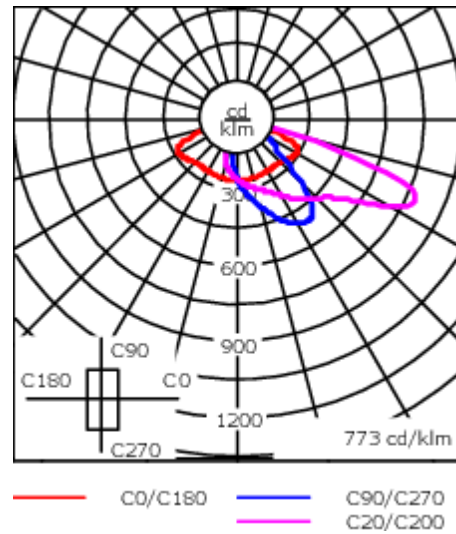

102-0004

AFL120 LED

we-ef

Specifications

Material description

Body	Marine-grade, die-cast aluminium alloy
Lens	Non-reflective safety glass lens
Colours	RAL9004 Signal black RAL9007 Grey aluminium RAL7016 Anthracite grey RAL9016 Traffic white
Gasket	CCG® Controlled Compression Gasket
Fasteners	PCS Polymer Coated Stainless Steel Hardware
Ingress protection	IP66
Impact resistance	IK08
Corrosion resistance	5CE
Windage	0.146 m²

Electrical description

Driver / Ballast	Integral electronic converter with DALI interface
Power factor	> 0.9
Surge protection	6/6kV, optional 10kV

Additional information

Lifetime	Ta=25° L90B10 > 90000h

WE-EF LIGHTING (Thailand) Co., Ltd.

57 Moo 5, Kingkaew Rd., Bangplee, 10540 Samutprakarn - Phone: +66 2 738 96 20 - Fax: +66 2 738 96 29

<https://we-ef.com/asia>

Subject to technical changes and errors. - Generated on 23/11/2024