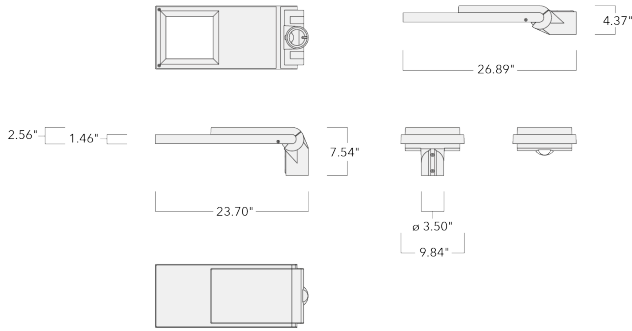

102-0008

we-ef

AFL120 LED

Specifications

Material description

Body	Marine-grade, die-cast aluminium alloy
Lens	Non-reflective safety glass lens
Colors	- RAL9004 Black - RAL9007 Grey Metallic - RAL9016 White - RAL8019 Dark Bronze
Gasket	CCG® Controlled Compression Gasket
Fasteners	PCS Polymer Coated Stainless Steel Hardware
Ingress protection	IP66
Impact resistance	IK08
Corrosion resistance	5CE
Windage	1.57 ft²

Electrical description

Power supply	120V - 277V Universal Driver
Driver / Ballast	Integral EC electronic converter. 0-10V
Power factor	> 0.9
Surge protection	In-line bracket 10kV Surge Protector

Additional information

Lifetime	Ta=25°/40° L90B10 > 90000h

WE-EF LIGHTING USA, LLC

410-D Keystone Drive, 15086 Warrendale, PA 15086 - Phone: +1 724 742 0030

customersupport.usa@we-ef.com - <https://we-ef.com/us>

Subject to technical changes and errors. - Generated on 11/23/2024