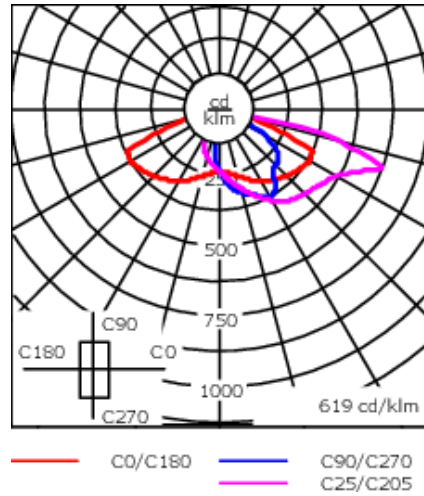

102-0008

we-ef

AFL120 LED

Specifications

Material description

Body	Marine-grade, die-cast aluminium alloy
Lens	Non-reflective safety glass lens
Colors	- RAL9004 Black - RAL9007 Grey Metallic - RAL9016 White - RAL8019 Dark Bronze
Gasket	CCG® Controlled Compression Gasket
Fasteners	PCS Polymer Coated Stainless Steel Hardware
Ingress protection	IP66
Impact resistance	IK08
Corrosion resistance	5CE
Windage	1.57 ft²

Electrical description

Power supply	120V - 277V Universal Driver
Driver / Ballast	Integral EC electronic converter. 0-10V
Power factor	> 0.9
Surge protection	In-line bracket 10kV Surge Protector

Additional information

Lifetime	Ta=25°/40° L90B10 > 90000h

WE-EF LIGHTING USA, LLC

410-D Keystone Drive, 15086 Warrendale, PA 15086 - Phone: +1 724 742 0030

customersupport.usa@we-ef.com - <https://we-ef.com/us>

Subject to technical changes and errors. - Generated on 11/23/2024