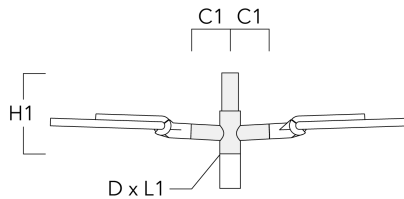

we-ef

AFL120 LED

Adaptor

Description	Part ID
Adaptor AFL100	102-0392

Wall and pole brackets RE

Description	Part ID	C1	D1	D2	D x L1	H1	M1	Weight (lb)
RE2-540 Pole bracket, double	111-0043	7.87			3 x 5	21.65		11.68