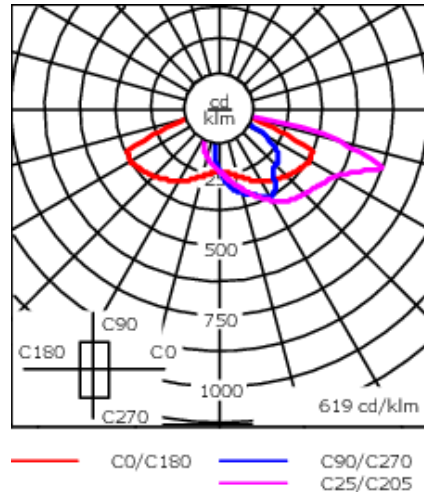

102-0009

we-ef

AFL120 LED

Specifications

Material description

Body	Marine-grade, die-cast aluminium alloy
Lens	Non-reflective safety glass lens
Colors	 RAL9004 Black RAL9007 Grey Metallic RAL9016 White RAL8019 Dark Bronze
Gasket	CCG® Controlled Compression Gasket
Fasteners	PCS Polymer Coated Stainless Steel Hardware
Ingress protection	IP66
Impact resistance	IK08
Corrosion resistance	5CE
Windage	1.57 ft²

Electrical description

Power supply	120V - 277V Universal Driver
Driver / Ballast	Integral EC electronic converter. 0-10V
Power factor	> 0.9
Surge protection	In-line bracket 10kV Surge Protector

Additional information

Lifetime	Ta=25°/40° L90B10 > 90000h

WE-EF LIGHTING USA, LLC

410-D Keystone Drive, 15086 Warrendale, PA 15086 - Phone: +1 724 742 0030

customersupport.usa@we-ef.com - <https://we-ef.com/us>

Subject to technical changes and errors. - Generated on 11/23/2024