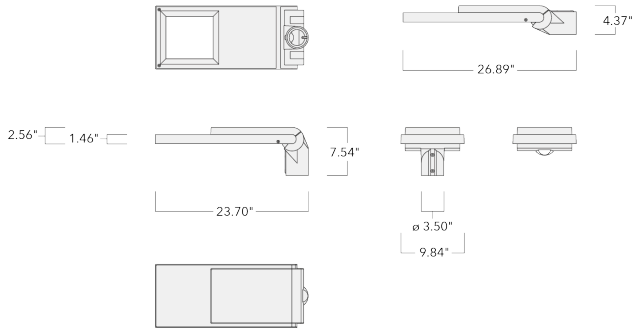

102-0009

we-ef

AFL120 LED

Specifications

Material description

Body	Marine-grade, die-cast aluminium alloy
Lens	Non-reflective safety glass lens
Colors	 RAL9004 Black RAL9007 Grey Metallic RAL9016 White RAL8019 Dark Bronze
Gasket	CCG® Controlled Compression Gasket
Fasteners	PCS Polymer Coated Stainless Steel Hardware
Ingress protection	IP66
Impact resistance	IK08
Corrosion resistance	5CE
Windage	1.57 ft²

Electrical description

Power supply	120V - 277V Universal Driver
Driver / Ballast	Integral EC electronic converter. 0-10V
Power factor	> 0.9
Surge protection	In-line bracket 10kV Surge Protector

Additional information

Lifetime	Ta=25°/40° L90B10 > 90000h

WE-EF LIGHTING USA, LLC

410-D Keystone Drive, 15086 Warrendale, PA 15086 - Phone: +1 724 742 0030

customersupport.usa@we-ef.com - <https://we-ef.com/us>

Subject to technical changes and errors. - Generated on 11/23/2024