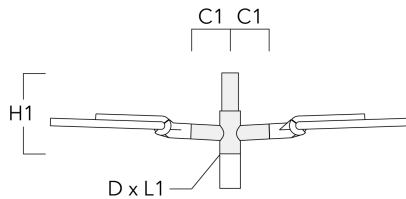

we-ef

AFL120 LED

Adaptor

Description	Part ID
Adaptor AFL100	102-0392

Wall and pole brackets RE

Description	Part ID	C1	D1	D2	D x L1	H1	M1	Weight (lb)
RE2-540 Pole bracket, double	111-0043	7.87			3 x 5	21.65		11.68