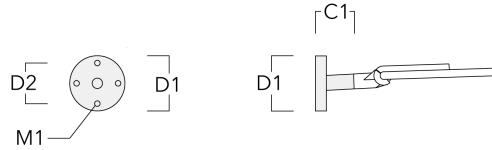

102-0009
AFL120 LED

Description	Part ID	C1	D1	D2	D × L1	H1	M1	Weight (lb)
RE0-540 Wall bracket	111-0084	7.09	9.06	7.68			0.47	7.05

RE1-540 Pole bracket, single	111-0042	200			3 x 5	500		4.60