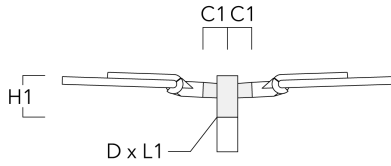

Pole brackets RF

Description	Part ID	C1	D x L1	H1	Weight (lb)
RF2-540 Pole bracket, double	111-0047	7.87	3 x 3	7.87	7.28

RF1-540 Pole bracket, single	111-0046	200	3 x 3	200	2.60