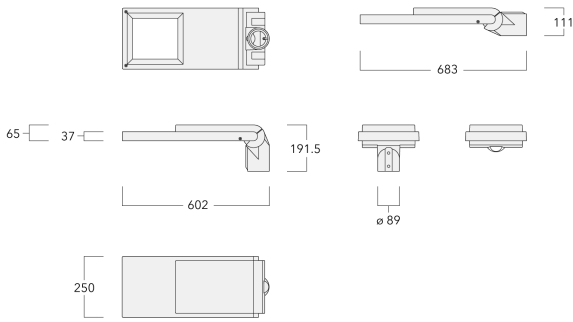

102-0009

AFL120 LED

we-ef

Specifications

Material description

Body	Marine-grade, die-cast aluminium alloy
Lens	Non-reflective safety glass lens
Colours	RAL9004 Signal black RAL9007 Grey aluminium RAL7016 Anthracite grey RAL9016 Traffic white
Gasket	CCG® Controlled Compression Gasket
Fasteners	PCS Polymer Coated Stainless Steel Hardware
Ingress protection	IP66
Impact resistance	IK08
Corrosion resistance	5CE
Windage	0.146 m²

Electrical description

Driver / Ballast	Integral electronic converter with DALI interface
Power factor	> 0.9
Surge protection	6/6kV, optional 10kV

Additional information

Lifetime	Ta=25° L90B10 > 90000h

WE-EF LIGHTING (Thailand) Co., Ltd.

57 Moo 5, Kingkaew Rd., Bangplee, 10540 Samutprakarn - Phone: +66 2 738 96 20 - Fax: +66 2 738 96 29

<https://we-ef.com/asia>

Subject to technical changes and errors. - Generated on 23/11/2024