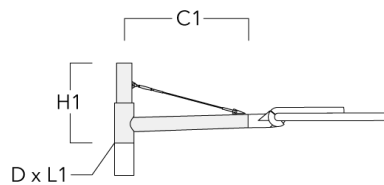

Wall and pole brackets RX

Description	Part ID	C1	D1	D2	D × L1	H1	H2	M1	M2	Weight (kg)
RX1-540 Pole bracket, single	111-0054	1000			76 x 130	550				6.8