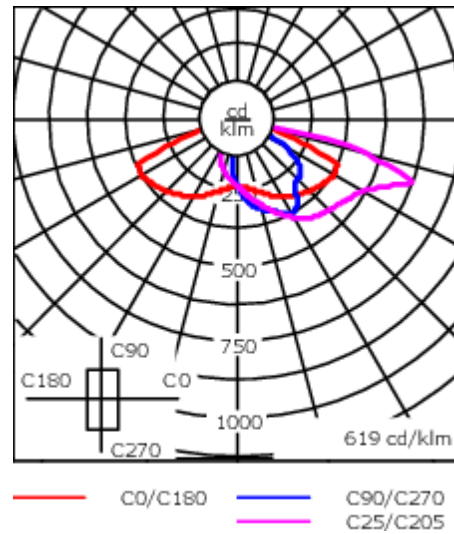

102-0009

AFL120 LED

we-ef

Specifications

Material description

Body	Marine-grade, die-cast aluminium alloy
Lens	Non-reflective safety glass lens
Colours	RAL9004 Signal black RAL9007 Grey aluminium RAL7016 Anthracite grey RAL9016 Traffic white
Gasket	CCG® Controlled Compression Gasket
Fasteners	PCS Polymer Coated Stainless Steel Hardware
Ingress protection	IP66
Impact resistance	IK08
Corrosion resistance	5CE
Windage	0.146 m²

Electrical description

Driver / Ballast	Integral electronic converter with DALI interface
Power factor	> 0.9
Surge protection	6/6kV, optional 10kV

Additional information

Lifetime	Ta=25° L90B10 > 90000h

WE-EF LIGHTING (Thailand) Co., Ltd.

57 Moo 5, Kingkaew Rd., Bangplee, 10540 Samutprakarn - Phone: +66 2 738 96 20 - Fax: +66 2 738 96 29

<https://we-ef.com/asia>

Subject to technical changes and errors. - Generated on 23/11/2024