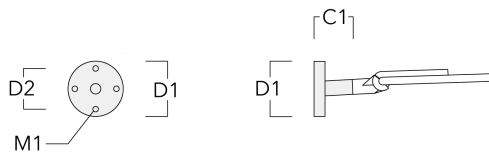

Wall bracket RE0-540	111-0084	180	230	195		12	3.20