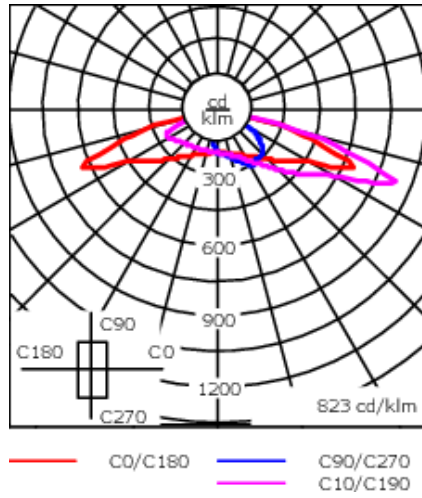

102-0013

we-ef

AFL120 LED

Specifications

Material description

Body	Marine-grade, die-cast aluminium alloy
Lens	Non-reflective safety glass lens
Colors	 RAL9004 Black RAL9007 Grey Metallic RAL9016 White RAL8019 Dark Bronze
Gasket	CCG® Controlled Compression Gasket
Fasteners	PCS Polymer Coated Stainless Steel Hardware
Ingress protection	IP66
Impact resistance	IK08
Corrosion resistance	5CE
Windage	1.57 ft²

Electrical description

Power supply	120V - 277V Universal Driver
Driver / Ballast	Integral EC electronic converter. 0-10V
Power factor	> 0.9
Surge protection	In-line bracket 10kV Surge Protector

Additional information

Lifetime	Ta=25°/40° L90B10 > 90000h

WE-EF LIGHTING USA, LLC

410-D Keystone Drive, 15086 Warrendale, PA 15086 - Phone: +1 724 742 0030

customersupport.usa@we-ef.com - <https://we-ef.com/us>

Subject to technical changes and errors. - Generated on 11/23/2024