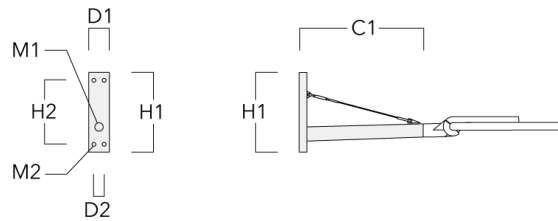

102-0013
AFL120 LED

Description	Part ID	C1	D1	D2	D × L1	H1	H2	M1	M2	Weight (lb)
RX0-540 Wall bracket	111-0086	39.37	5.51	3.94		17.72	15.16	1.18	0.47	11.46

WE-EF LIGHTING USA, LLC

410-D Keystone Drive, 15086 Warrendale, PA 15086 - Phone: +1 724 742 0030
customersupport.usa@we-ef.com - <https://we-ef.com/us>
Subject to technical changes and errors. - Generated on 11/23/2024