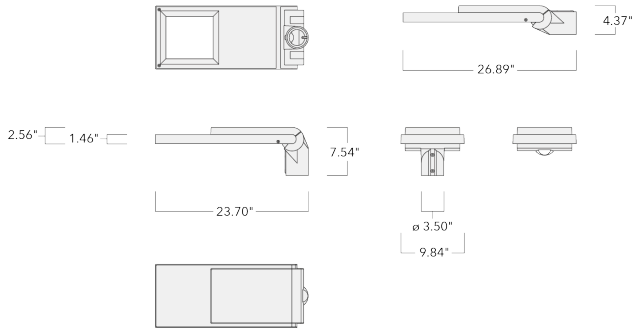

102-0013

we-ef

AFL120 LED

Specifications

Material description

Body	Marine-grade, die-cast aluminium alloy
Lens	Non-reflective safety glass lens
Colors	 RAL9004 Black RAL9007 Grey Metallic RAL9016 White RAL8019 Dark Bronze
Gasket	CCG® Controlled Compression Gasket
Fasteners	PCS Polymer Coated Stainless Steel Hardware
Ingress protection	IP66
Impact resistance	IK08
Corrosion resistance	5CE
Windage	1.57 ft²

Electrical description

Power supply	120V - 277V Universal Driver
Driver / Ballast	Integral EC electronic converter. 0-10V
Power factor	> 0.9
Surge protection	In-line bracket 10kV Surge Protector

Additional information

Lifetime	Ta=25°/40° L90B10 > 90000h

WE-EF LIGHTING USA, LLC

410-D Keystone Drive, 15086 Warrendale, PA 15086 - Phone: +1 724 742 0030

customersupport.usa@we-ef.com - <https://we-ef.com/us>

Subject to technical changes and errors. - Generated on 11/23/2024