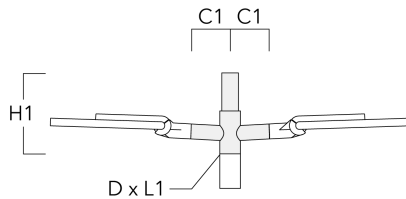

Description	Part ID
Adaptor AFL100	102-0392

Wall and pole brackets RE

Description	Part ID	C1	D1	D2	D x L1	H1	M1	Weight (lb)
RE2-540 Pole bracket, double	111-0043	7.87			3 x 5	21.65		11.68

WE-EF LIGHTING USA, LLC