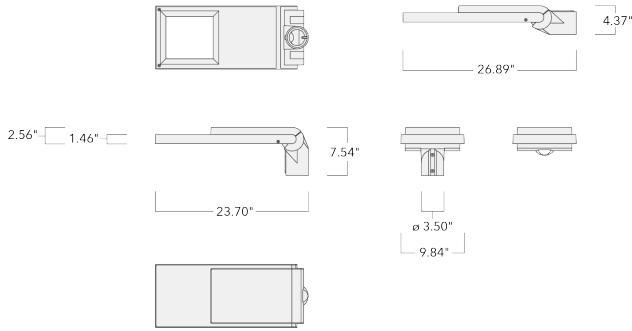

102-0039

we-ef

AFL120 LED

Specifications

Material description

Body	Marine-grade, die-cast aluminium alloy
Lens	Non-reflective safety glass lens
Colors	 RAL9004 Black RAL9007 Grey Metallic RAL9016 White RAL8019 Dark Bronze
Gasket	CCG® Controlled Compression Gasket
Fasteners	PCS Polymer Coated Stainless Steel Hardware
Ingress protection	IP66
Impact resistance	IK08
Corrosion resistance	5CE
Windage	1.57 ft²

Electrical description

Power supply	120V - 277V Universal Driver
Driver / Ballast	Integral EC electronic converter. 0-10V
Power factor	> 0.9
Surge protection	In-line bracket 10kV Surge Protector

Additional information

Lifetime	Ta=25°/40° L90B10 > 90000h

WE-EF LIGHTING USA, LLC

410-D Keystone Drive, 15086 Warrendale, PA 15086 - Phone: +1 724 742 0030

customersupport.usa@we-ef.com - <https://we-ef.com/us>

Subject to technical changes and errors. - Generated on 11/23/2024