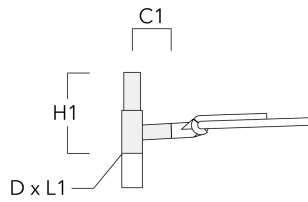

WE-EF LIGHTING USA, LLC

410-D Keystone Drive, 15086 Warrendale, PA 15086 - Phone: +1 724 742 0030
customersupport.usa@we-ef.com - <https://we-ef.com/us>

Subject to technical changes and errors. - Generated on 11/23/2024