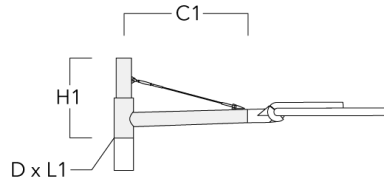

Wall and pole brackets RX

Description	Part ID	C1	D1	D2	D x L1	H1	H2	M1	M2	Weight (lb)
RX1-540 Pole bracket, single	111-0054	39.37			2.99 x 3.15	21.65				14.99