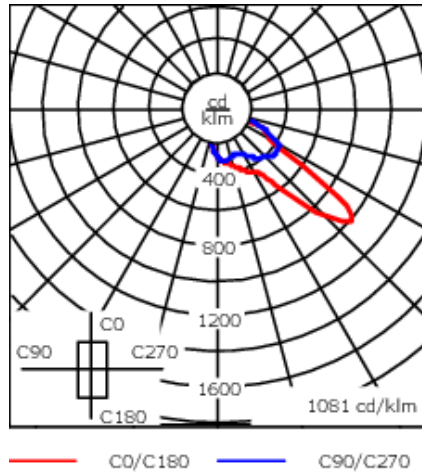

102-0039

we-ef

AFL120 LED

Specifications

Material description

Body	Marine-grade, die-cast aluminium alloy
Lens	Non-reflective safety glass lens
Colors	 RAL9004 Black RAL9007 Grey Metallic RAL9016 White RAL8019 Dark Bronze
Gasket	CCG® Controlled Compression Gasket
Fasteners	PCS Polymer Coated Stainless Steel Hardware
Ingress protection	IP66
Impact resistance	IK08
Corrosion resistance	5CE
Windage	1.57 ft²

Electrical description

Power supply	120V - 277V Universal Driver
Driver / Ballast	Integral EC electronic converter. 0-10V
Power factor	> 0.9
Surge protection	In-line bracket 10kV Surge Protector

Additional information

Lifetime	Ta=25°/40° L90B10 > 90000h

WE-EF LIGHTING USA, LLC

410-D Keystone Drive, 15086 Warrendale, PA 15086 - Phone: +1 724 742 0030

customersupport.usa@we-ef.com - <https://we-ef.com/us>

Subject to technical changes and errors. - Generated on 11/23/2024