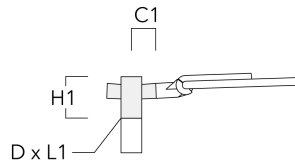

WE-EF LIGHTING USA, LLC

410-D Keystone Drive, 15086 Warrendale, PA 15086 - Phone: +1 724 742 0030
customersupport.usa@we-ef.com - <https://we-ef.com/us>

Subject to technical changes and errors. - Generated on 11/23/2024