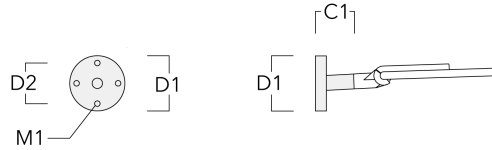

AFL120 LED

Description	Part ID	C1	D1	D2	D × L1	H1	M1	Weight (lb)
RE0-540 Wall bracket	111-0084	7.09	9.06	7.68			0.47	7.05

RE1-540 Pole bracket, single	111-0042	200			3 x 5	500		4.60