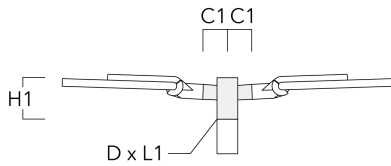

Pole brackets RF

Description	Part ID	C1	D × L1	H1	Weight (lb)
RF2-540 Pole bracket, double	111-0047	7.87	3 x 3	7.87	7.28