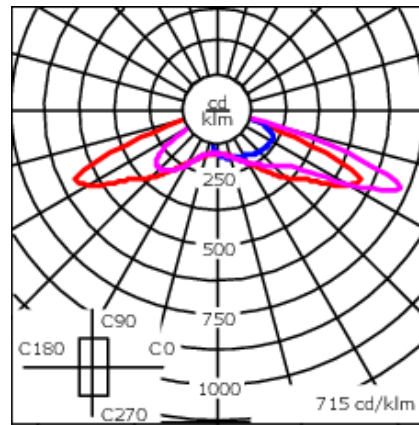

AFL120 LED

— C0/C180 — C90/C270
— C10/C190

Specifications

Material description

Body	Marine-grade, die-cast aluminium alloy
Lens	Non-reflective safety glass lens
Colors	 RAL9004 Black RAL9007 Grey Metallic RAL9016 White RAL8019 Dark Bronze
Gasket	CCG® Controlled Compression Gasket
Fasteners	PCS Polymer Coated Stainless Steel Hardware
Ingress protection	IP66
Impact resistance	IK08
Corrosion resistance	5CE
Windage	1.57 ft²

Electrical description

Power supply	120V - 277V Universal Driver
Driver / Ballast	Integral EC electronic converter. 0-10V
Power factor	> 0.9
Surge protection	In-line bracket 10kV Surge Protector

Additional information

Lifetime	Ta=25°/40° L90B10 > 90000h

WE-EF LIGHTING USA, LLC

410-D Keystone Drive, 15086 Warrendale, PA 15086 - Phone: +1 724 742 0030

customersupport.usa@we-ef.com - <https://we-ef.com/us>

Subject to technical changes and errors. - Generated on 04/17/2026