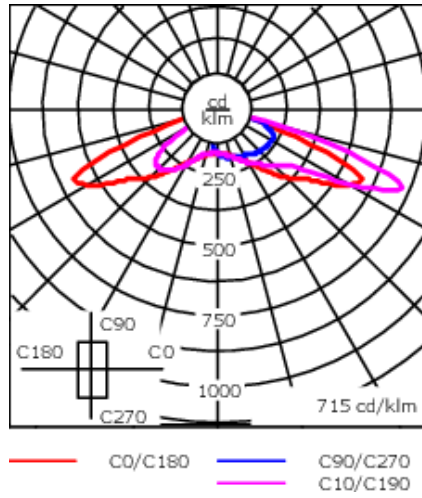

102-0018

we-ef

AFL120 LED

Specifications

Material description

Body	Marine-grade, die-cast aluminium alloy
Lens	Non-reflective safety glass lens
Colors	- RAL9004 Black - RAL9007 Grey Metallic - RAL9016 White - RAL8019 Dark Bronze
Gasket	CCG® Controlled Compression Gasket
Fasteners	PCS Polymer Coated Stainless Steel Hardware
Ingress protection	IP66
Impact resistance	IK08
Corrosion resistance	5CE
Windage	1.57 ft²

Electrical description

Power supply	120V - 277V Universal Driver
Driver / Ballast	Integral EC electronic converter. 0-10V
Power factor	> 0.9
Surge protection	In-line bracket 10kV Surge Protector

Additional information

Lifetime	Ta=25°/40° L90B10 > 90000h

WE-EF LIGHTING USA, LLC

410-D Keystone Drive, 15086 Warrendale, PA 15086 - Phone: +1 724 742 0030
customersupport.usa@we-ef.com - <https://we-ef.com/us>
Subject to technical changes and errors. - Generated on 11/23/2024