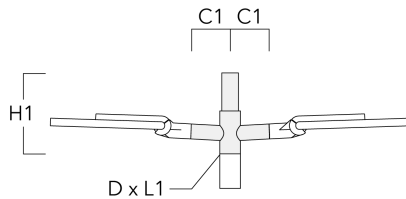

Subject to technical changes and errors. - Generated on 11/23/2024

Adaptor

Description	Part ID
Adaptor AFL100	102-0392

Wall and pole brackets RE

Description	Part ID	C1	D1	D2	D x L1	H1	M1	Weight (lb)
RE2-540 Pole bracket, double	111-0043	7.87			3 x 5	21.65		11.68