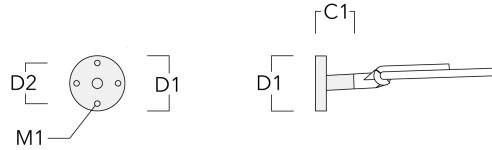

102-0018
AFL120 LED

Description	Part ID	C1	D1	D2	D × L1	H1	M1	Weight (lb)
RE0-540 Wall bracket	111-0084	7.09	9.06	7.68			0.47	7.05

RE1-540 Pole bracket, single	111-0042	200			3 x 5	500		4.60