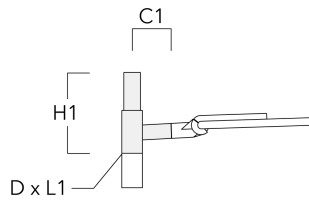

WE-EF LIGHTING USA, LLC

410-D Keystone Drive, 15086 Warrendale, PA 15086 - Phone: +1 724 742 0030
customersupport.usa@we-ef.com - <https://we-ef.com/us>
Subject to technical changes and errors. - Generated on 11/23/2024