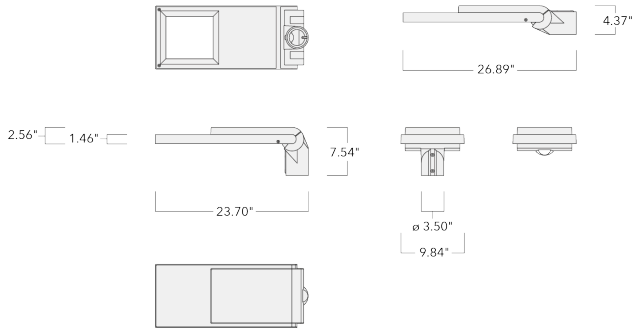

102-0018

we-ef

AFL120 LED

Specifications

Material description

Body	Marine-grade, die-cast aluminium alloy
Lens	Non-reflective safety glass lens
Colors	- RAL9004 Black - RAL9007 Grey Metallic - RAL9016 White - RAL8019 Dark Bronze
Gasket	CCG® Controlled Compression Gasket
Fasteners	PCS Polymer Coated Stainless Steel Hardware
Ingress protection	IP66
Impact resistance	IK08
Corrosion resistance	5CE
Windage	1.57 ft²

Electrical description

Power supply	120V - 277V Universal Driver
Driver / Ballast	Integral EC electronic converter. 0-10V
Power factor	> 0.9
Surge protection	In-line bracket 10kV Surge Protector

Additional information

Lifetime	Ta=25°/40° L90B10 > 90000h

WE-EF LIGHTING USA, LLC

410-D Keystone Drive, 15086 Warrendale, PA 15086 - Phone: +1 724 742 0030
customersupport.usa@we-ef.com - <https://we-ef.com/us>
Subject to technical changes and errors. - Generated on 11/23/2024