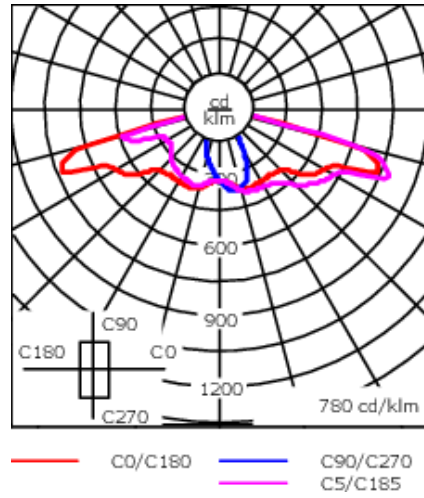

102-0024

we-ef

AFL120 LED

Specifications

Material description

Body	Marine-grade, die-cast aluminium alloy
Lens	Non-reflective safety glass lens
Colors	- RAL9004 Black - RAL9007 Grey Metallic - RAL9016 White - RAL8019 Dark Bronze
Gasket	CCG® Controlled Compression Gasket
Fasteners	PCS Polymer Coated Stainless Steel Hardware
Ingress protection	IP66
Impact resistance	IK08
Corrosion resistance	5CE
Windage	1.57 ft²

Electrical description

Power supply	120V - 277V Universal Driver
Driver / Ballast	Integral EC electronic converter. 0-10V
Power factor	> 0.9
Surge protection	In-line bracket 10kV Surge Protector

Additional information

Lifetime	Ta=25°/40° L90B10 > 90000h

WE-EF LIGHTING USA, LLC

410-D Keystone Drive, 15086 Warrendale, PA 15086 - Phone: +1 724 742 0030

customersupport.usa@we-ef.com - <https://we-ef.com/us>

Subject to technical changes and errors. - Generated on 11/23/2024