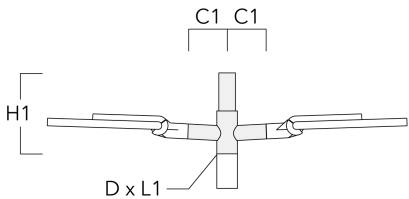

AFL120 LED

we-ef

Adaptor

Description	Part ID
Adaptor AFL100	102-0392

Wall and pole brackets RE

Description	Part ID	C1	D1	D2	D x L1	H1	M1	Weight (lb)
RE2-540 Pole bracket, double	111-0043	7.87			3 x 5	21.65		11.68