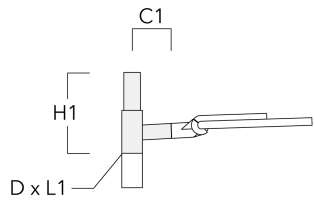

WE-EF LIGHTING USA, LLC

410-D Keystone Drive, 15086 Warrendale, PA 15086 - Phone: +1 724 742 0030
customersupport.usa@we-ef.com - <https://we-ef.com/us>
Subject to technical changes and errors. - Generated on 11/23/2024