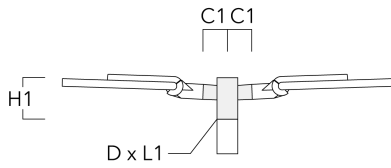

AFL120 LED

Pole brackets RF

Description	Part ID	C1	D x L1	H1	Weight (lb)
RF2-540 Pole bracket, double	111-0047	7.87	3 x 3	7.87	7.28

RF1-540 Pole bracket, single	111-0046	200	3 x 3	200	2.60