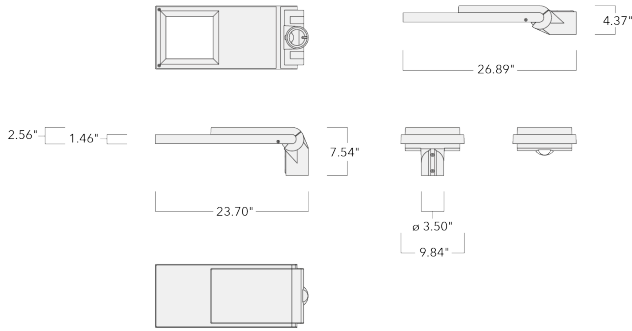

102-0024

we-ef

AFL120 LED

Specifications

Material description

Body	Marine-grade, die-cast aluminium alloy
Lens	Non-reflective safety glass lens
Colors	- RAL9004 Black - RAL9007 Grey Metallic - RAL9016 White - RAL8019 Dark Bronze
Gasket	CCG® Controlled Compression Gasket
Fasteners	PCS Polymer Coated Stainless Steel Hardware
Ingress protection	IP66
Impact resistance	IK08
Corrosion resistance	5CE
Windage	1.57 ft²

Electrical description

Power supply	120V - 277V Universal Driver
Driver / Ballast	Integral EC electronic converter. 0-10V
Power factor	> 0.9
Surge protection	In-line bracket 10kV Surge Protector

Additional information

Lifetime	Ta=25°/40° L90B10 > 90000h

WE-EF LIGHTING USA, LLC

410-D Keystone Drive, 15086 Warrendale, PA 15086 - Phone: +1 724 742 0030

customersupport.usa@we-ef.com - <https://we-ef.com/us>

Subject to technical changes and errors. - Generated on 11/23/2024