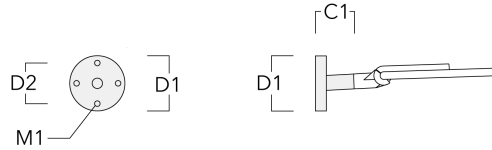

102-0028
AFL120 LED

Description	Part ID	C1	D1	D2	D × L1	H1	M1	Weight (lb)
RE0-540 Wall bracket	111-0084	7.09	9.06	7.68			0.47	7.05

RE1-540 Pole bracket, single	111-0042	200			3 x 5	500		4.60