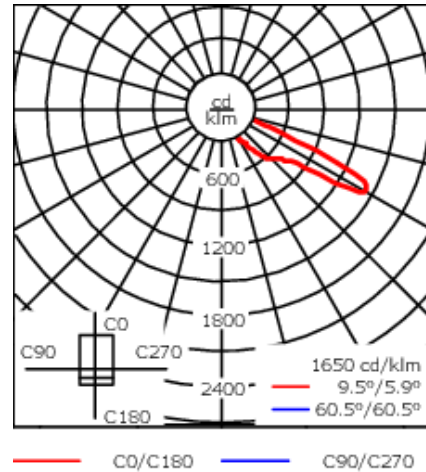

102-0028

we-ef

AFL120 LED

Specifications

Material description

Body	Marine-grade, die-cast aluminium alloy
Lens	Non-reflective safety glass lens
Colors	 RAL9004 Black RAL9007 Grey Metallic RAL9016 White RAL8019 Dark Bronze
Gasket	CCG® Controlled Compression Gasket
Fasteners	PCS Polymer Coated Stainless Steel Hardware
Ingress protection	IP66
Impact resistance	IK08
Corrosion resistance	5CE
Windage	1.57 ft²

Electrical description

Power supply	120V - 277V Universal Driver
Driver / Ballast	Integral EC electronic converter. 0-10V
Power factor	> 0.9
Surge protection	In-line bracket 10kV Surge Protector

Additional information

Lifetime	Ta=25°/40° L90B10 > 90000h

WE-EF LIGHTING USA, LLC

410-D Keystone Drive, 15086 Warrendale, PA 15086 - Phone: +1 724 742 0030

customersupport.usa@we-ef.com - <https://we-ef.com/us>

Subject to technical changes and errors. - Generated on 11/23/2024