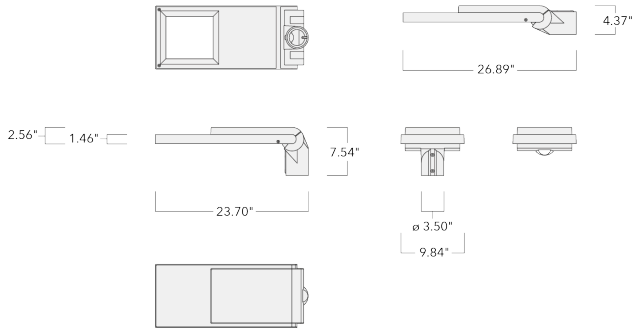

102-0028

we-ef

AFL120 LED

Specifications

Material description

Body	Marine-grade, die-cast aluminium alloy
Lens	Non-reflective safety glass lens
Colors	 RAL9004 Black RAL9007 Grey Metallic RAL9016 White RAL8019 Dark Bronze
Gasket	CCG® Controlled Compression Gasket
Fasteners	PCS Polymer Coated Stainless Steel Hardware
Ingress protection	IP66
Impact resistance	IK08
Corrosion resistance	5CE
Windage	1.57 ft²

Electrical description

Power supply	120V - 277V Universal Driver
Driver / Ballast	Integral EC electronic converter. 0-10V
Power factor	> 0.9
Surge protection	In-line bracket 10kV Surge Protector

Additional information

Lifetime	Ta=25°/40° L90B10 > 90000h

WE-EF LIGHTING USA, LLC

410-D Keystone Drive, 15086 Warrendale, PA 15086 - Phone: +1 724 742 0030

customersupport.usa@we-ef.com - <https://we-ef.com/us>

Subject to technical changes and errors. - Generated on 11/23/2024