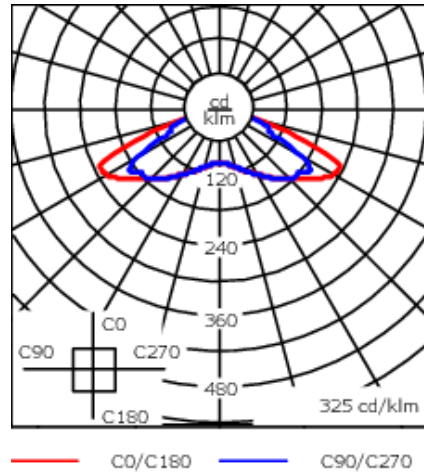

102-0031

we-ef

AFL120 LED

Specifications

Material description

Body	Marine-grade, die-cast aluminium alloy
Lens	Non-reflective safety glass lens
Colors	 RAL9004 Black RAL9007 Grey Metallic RAL9016 White RAL8019 Dark Bronze
Gasket	CCG® Controlled Compression Gasket
Fasteners	PCS Polymer Coated Stainless Steel Hardware
Ingress protection	IP66
Impact resistance	IK08
Corrosion resistance	5CE
Windage	1.57 ft²

Electrical description

Power supply	120V - 277V Universal Driver
Driver / Ballast	Integral EC electronic converter. 0-10V
Power factor	> 0.9
Surge protection	In-line bracket 10kV Surge Protector

Additional information

Lifetime	Ta=25°/40° L90B10 > 90000h

WE-EF LIGHTING USA, LLC

410-D Keystone Drive, 15086 Warrendale, PA 15086 - Phone: +1 724 742 0030

customersupport.usa@we-ef.com - <https://we-ef.com/us>

Subject to technical changes and errors. - Generated on 11/23/2024