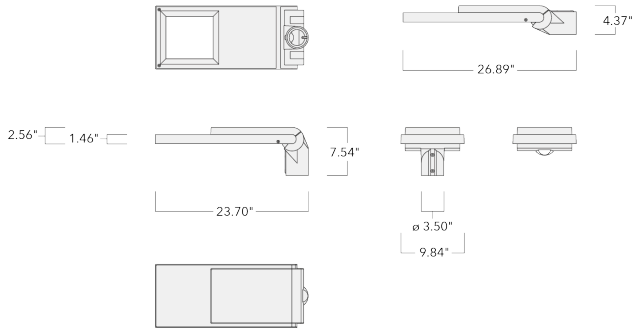

102-0031

we-ef

AFL120 LED

Specifications

Material description

Body	Marine-grade, die-cast aluminium alloy
Lens	Non-reflective safety glass lens
Colors	 RAL9004 Black RAL9007 Grey Metallic RAL9016 White RAL8019 Dark Bronze
Gasket	CCG® Controlled Compression Gasket
Fasteners	PCS Polymer Coated Stainless Steel Hardware
Ingress protection	IP66
Impact resistance	IK08
Corrosion resistance	5CE
Windage	1.57 ft²

Electrical description

Power supply	120V - 277V Universal Driver
Driver / Ballast	Integral EC electronic converter. 0-10V
Power factor	> 0.9
Surge protection	In-line bracket 10kV Surge Protector

Additional information

Lifetime	Ta=25°/40° L90B10 > 90000h

WE-EF LIGHTING USA, LLC

410-D Keystone Drive, 15086 Warrendale, PA 15086 - Phone: +1 724 742 0030

customersupport.usa@we-ef.com - <https://we-ef.com/us>

Subject to technical changes and errors. - Generated on 11/23/2024