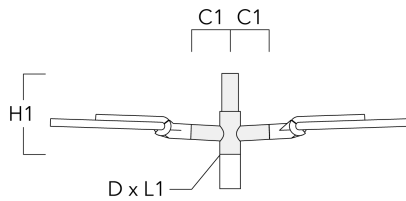

AFL120 LED

Adaptor

Description	Part ID
Adaptor AFL100	102-0392

Wall and pole brackets RE

Description	Part ID	C1	D1	D2	D × L1	H1	M1	Weight (lb)
RE2-540 Pole bracket, double	111-0043	7.87			3 x 5	21.65		11.68

WE-EF LIGHTING USA, LLC

410-D Keystone Drive, 15086 Warrendale, PA 15086 - Phone: +1 724 742 0030

customersupport.usa@we-ef.com - <https://we-ef.com/us>

Subject to technical changes and errors. - Generated on 04/17/2026