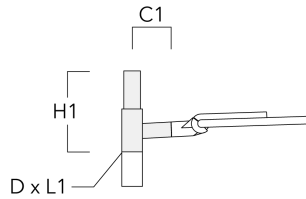

RE1-540 Pole bracket, single	111-0042	200			3 x 5	500		4.60