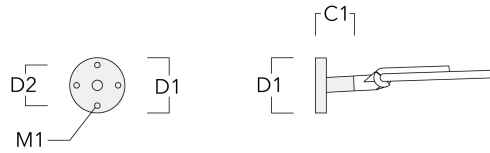

AFL120 LED

Description	Part ID	C1	D1	D2	D x L1	H1	M1	Weight (lb)
RE0-540 Wall bracket	111-0084	7.09	9.06	7.68			0.47	7.05