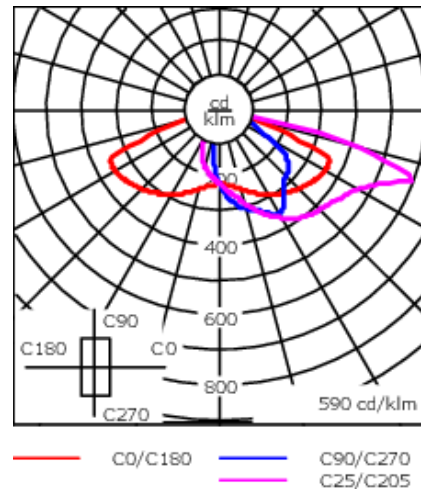

AFL120 LED

Specifications

Material description

Body	Marine-grade, die-cast aluminium alloy
Lens	Non-reflective safety glass lens
Colors	 RAL9004 Black RAL9007 Grey Metallic RAL9016 White RAL8019 Dark Bronze
Gasket	CCG® Controlled Compression Gasket
Fasteners	PCS Polymer Coated Stainless Steel Hardware
Ingress protection	IP66
Impact resistance	IK08
Corrosion resistance	5CE
Windage	1.57 ft²

Electrical description

Power supply	120V - 277V Universal Driver
Driver / Ballast	Integral EC electronic converter. 0-10V
Power factor	> 0.9
Surge protection	In-line bracket 10kV Surge Protector

Additional information

Lifetime	Ta=25°/40° L90B10 > 90000h