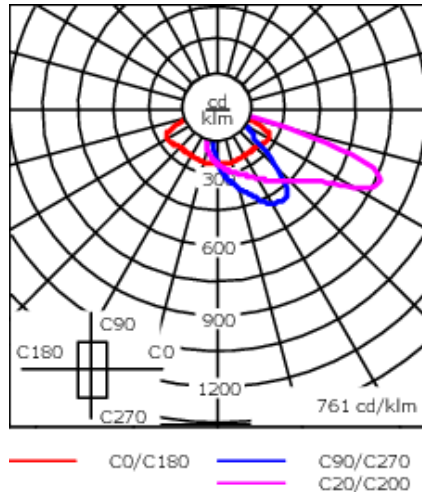

102-0154

we-ef

AFL130 LED

Specifications

Material description

Body	Marine-grade, die-cast aluminium alloy
Lens	Non-reflective safety glass lens
Colors	 RAL9004 Black RAL9007 Grey Metallic RAL9016 White RAL8019 Dark Bronze
Gasket	CCG® Controlled Compression Gasket
Fasteners	PCS Polymer Coated Stainless Steel Hardware
Ingress protection	IP66
Impact resistance	IK08
Corrosion resistance	5CE
Windage	0.1956 m²

Electrical description

Driver / Ballast	Integral EC electronic converter. 0-10V
Power factor	> 0.9
Surge protection	6/6kV, optional 10kV

Additional information

Lifetime	Ta=25°/40° L90B10 > 90000h

WE-EF LIGHTING USA, LLC

410-D Keystone Drive, 15086 Warrendale, PA 15086 - Phone: +1 724 742 0030

customersupport.usa@we-ef.com - <https://we-ef.com/us>

Subject to technical changes and errors. - Generated on 11/23/2024