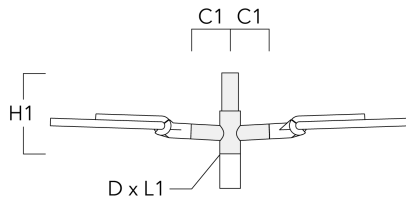

Subject to technical changes and errors. - Generated on 11/23/2024

102-0154

AFL130 LED

we-ef

Adaptor

Description	Part ID
Adaptor AFL100	102-0392

Wall and pole brackets RE

Description	Part ID	C1	D1	D2	D x L1	H1	M1	Weight (lb)
RE2-540 Pole bracket, double	111-0043	7.87			3 x 5	21.65		11.68