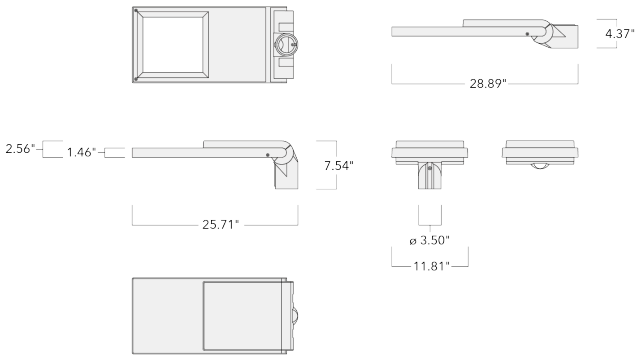

102-0154

we-ef

AFL130 LED

Specifications

Material description

Body	Marine-grade, die-cast aluminium alloy
Lens	Non-reflective safety glass lens
Colors	 RAL9004 Black RAL9007 Grey Metallic RAL9016 White RAL8019 Dark Bronze
Gasket	CCG® Controlled Compression Gasket
Fasteners	PCS Polymer Coated Stainless Steel Hardware
Ingress protection	IP66
Impact resistance	IK08
Corrosion resistance	5CE
Windage	0.1956 m²

Electrical description

Driver / Ballast	Integral EC electronic converter. 0-10V
Power factor	> 0.9
Surge protection	6/6kV, optional 10kV

Additional information

Lifetime	Ta=25°/40° L90B10 > 90000h

WE-EF LIGHTING USA, LLC

410-D Keystone Drive, 15086 Warrendale, PA 15086 - Phone: +1 724 742 0030

customersupport.usa@we-ef.com - <https://we-ef.com/us>

Subject to technical changes and errors. - Generated on 11/23/2024