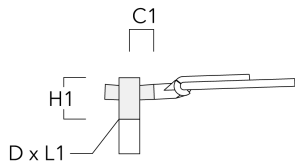

AFL130 LED

Description	Part ID	C1	D × L1	H1	Weight (kg)
RF1-540 Pole bracket, single	111-0046	200	76 x 80	200	2.60