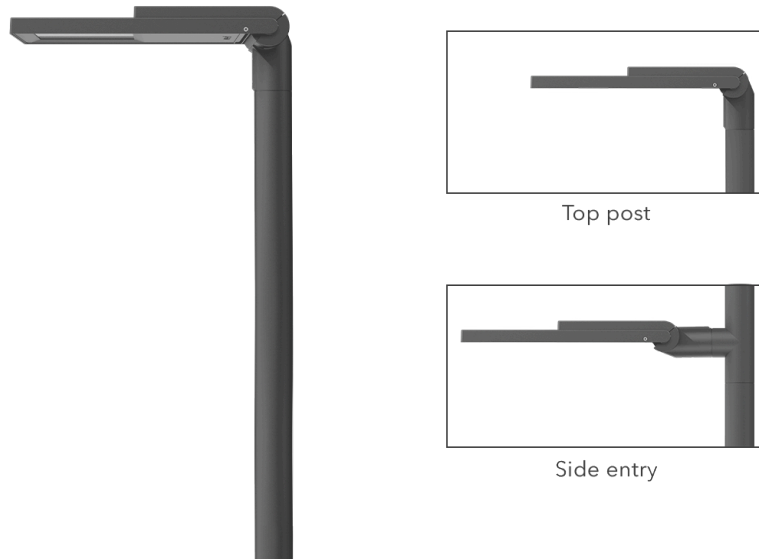

102-0157

AFL130 LED

we-ef

Description

IP66, Class I. IK08. Marine-grade, die-cast aluminium alloy. 5CE superior corrosion protection including PCS hardware. CCG® Controlled Compression Gasket. Non-reflective flat safety glass cover, hinged. Luminaire is factory-sealed and does not need to be opened during installation.

Integral EC electronic converter. DALI interface. CAD-optimised optics for superior illumination and glare control. OLC® One LED Concept.

Suitable for using as post top or side entry version. Recommend to be specified at time of ordering.

Optional spigot adaptor Ø 60 x 100 mm or 42 x 100 mm available; refer to accessory listings.

Weight	8.6 kg
Light distribution	asymmetric, side throw [S61]
Light source	LED-48/48W / 350 mA - 4000 K
CRI	80
Power supply	EC
LEDs	48
Rated input power	52 W
Nominal Lumen (lm)	
LED Lumen	170
Total Lumen	8160
Tj	85
Rated lumens (lm)	
LED Lumen	161.1
Total Lumen	7731
Ta	25