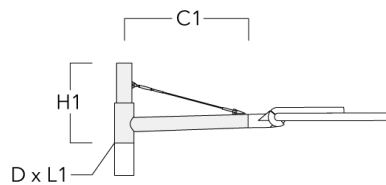

Wall and pole brackets RX

Description	Part ID	C1	D1	D2	D × L1	H1	H2	M1	M2	Weight (kg)
RX1-540 Pole bracket, single	111-0054	1000			76 x 130	550				6.8