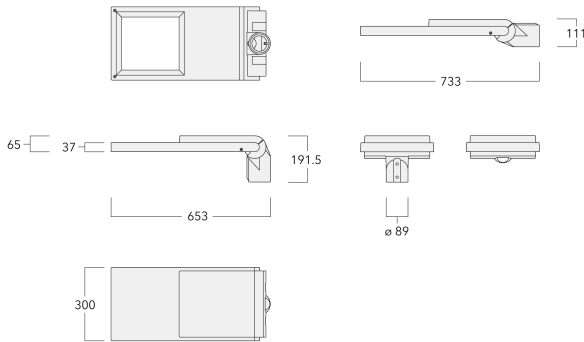

102-0161

AFL130 LED

we-ef

Specifications

Material description

Body	Marine-grade, die-cast aluminium alloy
Lens	Non-reflective safety glass lens
Colours	RAL9004 Signal black RAL9007 Grey aluminium RAL7016 Anthracite grey RAL9016 Traffic white
Gasket	CCG® Controlled Compression Gasket
Fasteners	PCS Polymer Coated Stainless Steel Hardware
Ingress protection	IP66
Impact resistance	IK08
Corrosion resistance	5CE
Windage	0.1956 m²

Electrical description

Driver / Ballast	Integral electronic converter with DALI interface
Power factor	> 0.9
Surge protection	6/6kV, optional 10kV

Additional information

Lifetime	Ta=25° L90B10 > 90000h

WE-EF LIGHTING (Thailand) Co., Ltd.

57 Moo 5, Kingkaew Rd., Bangplee, 10540 Samutprakarn - Phone: +66 2 738 96 20 - Fax: +66 2 738 96 29

<https://we-ef.com/asia>

Subject to technical changes and errors. - Generated on 07/06/2025