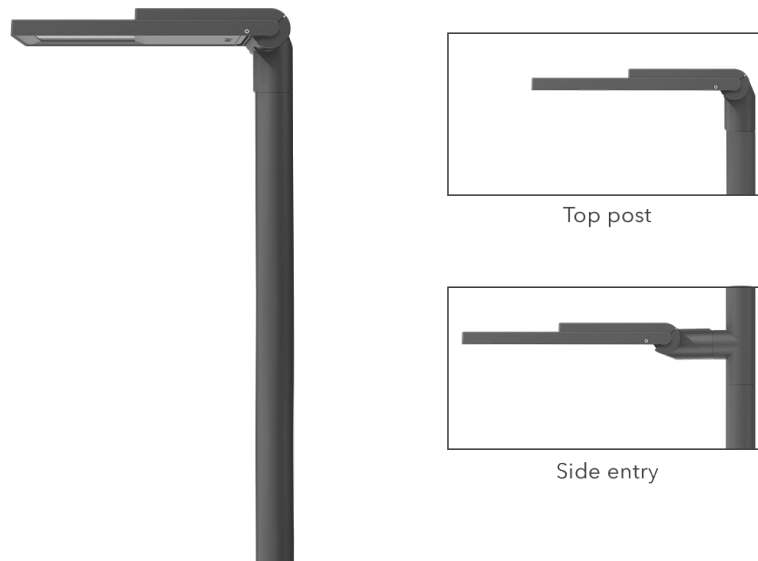

102-0161

AFL130 LED

we-ef

Description

IP66, Class I. IK08. Marine-grade, die-cast aluminium alloy. 5CE superior corrosion protection including PCS hardware. CCG® Controlled Compression Gasket. Non-reflective flat safety glass cover, hinged. Luminaire is factory-sealed and does not need to be opened during installation.

Integral EC electronic converter. DALI interface. CAD-optimised optics for superior illumination and glare control. OLC® One LED Concept.

Suitable for using as post top or side entry version. Recommend to be specified at time of ordering.

Optional spigot adaptor Ø 60 x 100 mm or 42 x 100 mm available; refer to accessory listings.

Weight	8.6 kg
Light distribution	asymmetric, side throw [S65]
Light source	LED-48/48W / 350 mA - 3000 K
CRI	80
Power supply	EC
LEDs	48
Rated input power	52 W
Nominal Lumen (lm)	
LED Lumen	155
Total Lumen	7440
Tj	85
Rated lumens (lm)	
LED Lumen	141.7
Total Lumen	6800.6
Ta	25