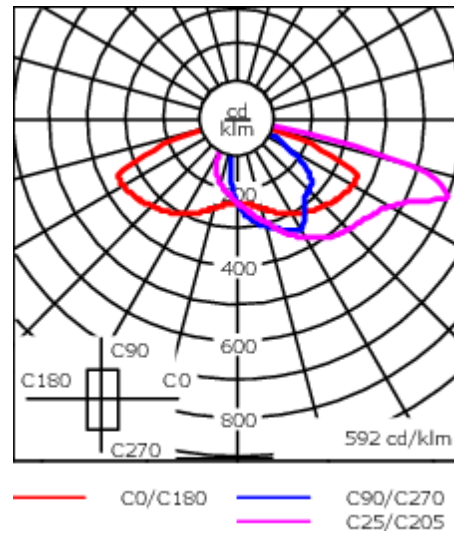

102-0161

AFL130 LED

we-ef

Specifications

Material description

Body	Marine-grade, die-cast aluminium alloy
Lens	Non-reflective safety glass lens
Colours	RAL9004 Signal black RAL9007 Grey aluminium RAL7016 Anthracite grey RAL9016 Traffic white
Gasket	CCG® Controlled Compression Gasket
Fasteners	PCS Polymer Coated Stainless Steel Hardware
Ingress protection	IP66
Impact resistance	IK08
Corrosion resistance	5CE
Windage	0.1956 m²

Electrical description

Driver / Ballast	Integral electronic converter with DALI interface
Power factor	> 0.9
Surge protection	6/6kV, optional 10kV

Additional information

Lifetime	Ta=25° L90B10 > 90000h

WE-EF LIGHTING (Thailand) Co., Ltd.

57 Moo 5, Kingkaew Rd., Bangplee, 10540 Samutprakarn - Phone: +66 2 738 96 20 - Fax: +66 2 738 96 29

<https://we-ef.com/asia>

Subject to technical changes and errors. - Generated on 07/06/2025