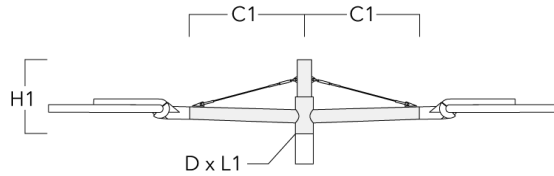

Description	Part ID	C1	D1	D2	D x L1	H1	H2	M1	M2	Weight (kg)
RX2-540 Pole bracket, double	111-0055	1000			76 x 130	550				9.70