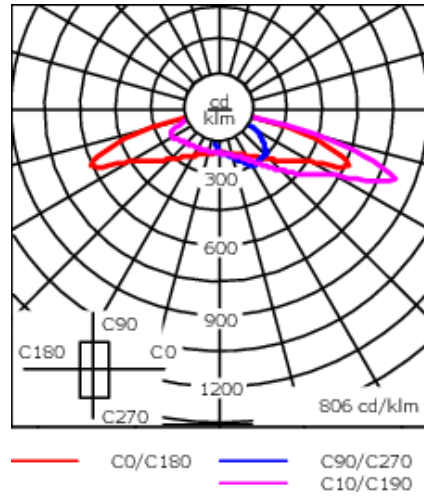

102-0165

we-ef

AFL130 LED

Specifications

Material description

Body	Marine-grade, die-cast aluminium alloy
Lens	Non-reflective safety glass lens
Colors	 RAL9004 Black RAL9007 Grey Metallic RAL9016 White RAL8019 Dark Bronze
Gasket	CCG® Controlled Compression Gasket
Fasteners	PCS Polymer Coated Stainless Steel Hardware
Ingress protection	IP66
Impact resistance	IK08
Corrosion resistance	5CE
Windage	0.1956 m²

Electrical description

Driver / Ballast	Integral EC electronic converter. 0-10V
Power factor	> 0.9
Surge protection	6/6kV, optional 10kV

Additional information

Lifetime	Ta=25°/40° L90B10 > 90000h

WE-EF LIGHTING USA, LLC

410-D Keystone Drive, 15086 Warrendale, PA 15086 - Phone: +1 724 742 0030

customersupport.usa@we-ef.com - <https://we-ef.com/us>

Subject to technical changes and errors. - Generated on 11/23/2024