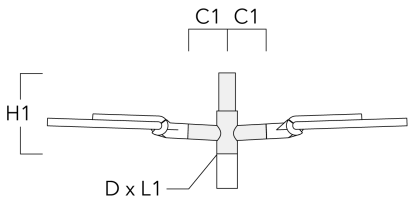

Subject to technical changes and errors. - Generated on 11/23/2024

Adaptor

Description	Part ID
Adaptor AFL100	102-0392

Wall and pole brackets RE

Description	Part ID	C1	D1	D2	D x L1	H1	M1	Weight (lb)
RE2-540 Pole bracket, double	111-0043	7.87			3 x 5	21.65		11.68