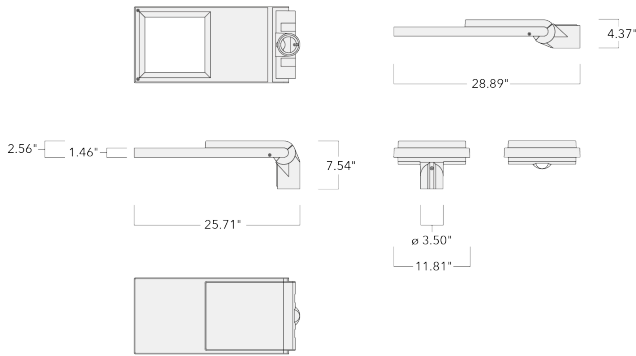

102-0165

we-ef

AFL130 LED

Specifications

Material description

Body	Marine-grade, die-cast aluminium alloy
Lens	Non-reflective safety glass lens
Colors	 RAL9004 Black RAL9007 Grey Metallic RAL9016 White RAL8019 Dark Bronze
Gasket	CCG® Controlled Compression Gasket
Fasteners	PCS Polymer Coated Stainless Steel Hardware
Ingress protection	IP66
Impact resistance	IK08
Corrosion resistance	5CE
Windage	0.1956 m²

Electrical description

Driver / Ballast	Integral EC electronic converter. 0-10V
Power factor	> 0.9
Surge protection	6/6kV, optional 10kV

Additional information

Lifetime	Ta=25°/40° L90B10 > 90000h

WE-EF LIGHTING USA, LLC

410-D Keystone Drive, 15086 Warrendale, PA 15086 - Phone: +1 724 742 0030

customersupport.usa@we-ef.com - <https://we-ef.com/us>

Subject to technical changes and errors. - Generated on 11/23/2024