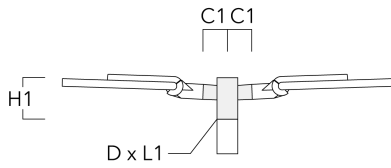

Pole brackets RF

Description	Part ID	C1	D x L1	H1	Weight (lb)
RF2-540 Pole bracket, double	111-0047	7.87	3 x 3	7.87	7.28

RF1-540 Pole bracket, single	111-0046	200	3 x 3	200	2.60