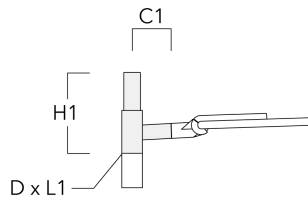

WE-EF LIGHTING USA, LLC

410-D Keystone Drive, 15086 Warrendale, PA 15086 - Phone: +1 724 742 0030
customersupport.usa@we-ef.com - <https://we-ef.com/us>
Subject to technical changes and errors. - Generated on 11/23/2024