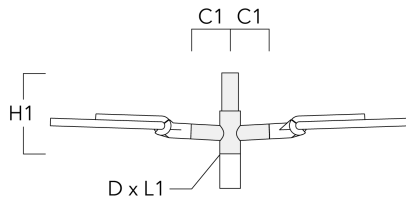

Subject to technical changes and errors. - Generated on 11/23/2024

102-0170

AFL130 LED

we-ef

Adaptor

Description	Part ID
Adaptor AFL100	102-0392

Wall and pole brackets RE

Description	Part ID	C1	D1	D2	D x L1	H1	M1	Weight (lb)
RE2-540 Pole bracket, double	111-0043	7.87			3 x 5	21.65		11.68