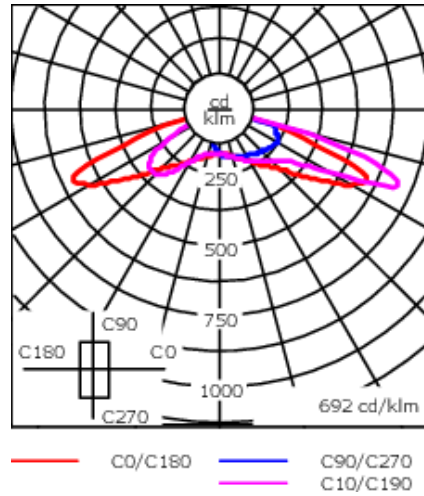

102-0170

we-ef

AFL130 LED

Specifications

Material description

Body	Marine-grade, die-cast aluminium alloy
Lens	Non-reflective safety glass lens
Colors	 RAL9004 Black RAL9007 Grey Metallic RAL9016 White RAL8019 Dark Bronze
Gasket	CCG® Controlled Compression Gasket
Fasteners	PCS Polymer Coated Stainless Steel Hardware
Ingress protection	IP66
Impact resistance	IK08
Corrosion resistance	5CE
Windage	0.1956 m²

Electrical description

Driver / Ballast	Integral EC electronic converter. 0-10V
Power factor	> 0.9
Surge protection	6/6kV, optional 10kV

Additional information

Lifetime	Ta=25°/40° L90B10 > 90000h

WE-EF LIGHTING USA, LLC

410-D Keystone Drive, 15086 Warrendale, PA 15086 - Phone: +1 724 742 0030

customersupport.usa@we-ef.com - <https://we-ef.com/us>

Subject to technical changes and errors. - Generated on 11/23/2024