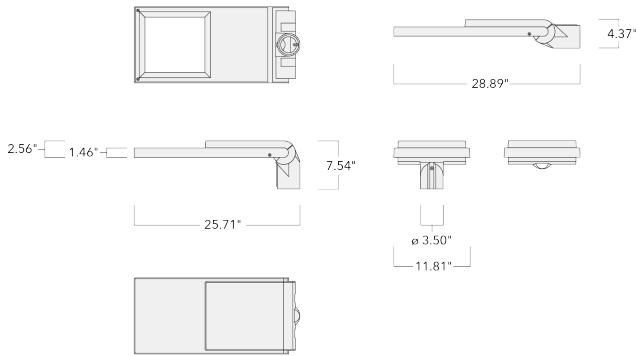

102-0170

we-ef

AFL130 LED

Specifications

Material description

Body	Marine-grade, die-cast aluminium alloy
Lens	Non-reflective safety glass lens
Colors	 RAL9004 Black RAL9007 Grey Metallic RAL9016 White RAL8019 Dark Bronze
Gasket	CCG® Controlled Compression Gasket
Fasteners	PCS Polymer Coated Stainless Steel Hardware
Ingress protection	IP66
Impact resistance	IK08
Corrosion resistance	5CE
Windage	0.1956 m²

Electrical description

Driver / Ballast	Integral EC electronic converter. 0-10V
Power factor	> 0.9
Surge protection	6/6kV, optional 10kV

Additional information

Lifetime	Ta=25°/40° L90B10 > 90000h

WE-EF LIGHTING USA, LLC

410-D Keystone Drive, 15086 Warrendale, PA 15086 - Phone: +1 724 742 0030

customersupport.usa@we-ef.com - <https://we-ef.com/us>

Subject to technical changes and errors. - Generated on 11/23/2024