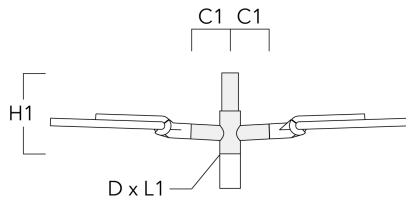

Adaptor

Description	Part ID
Adaptor AFL100	102-0392

Wall and pole brackets RE

Description	Part ID	C1	D1	D2	D x L1	H1	M1	Weight (lb)
RE2-540 Pole bracket, double	111-0043	7.87			3 x 5	21.65		11.68

WE-EF LIGHTING USA, LLC