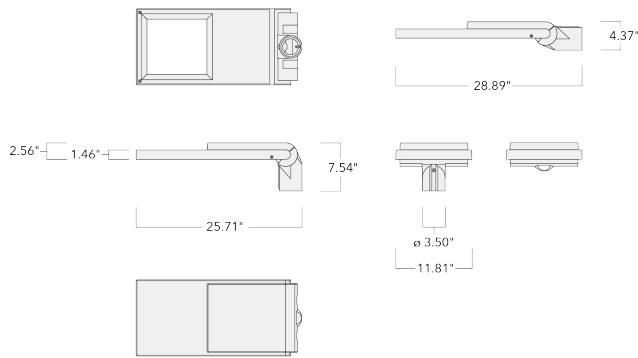

102-0171

AFL130 LED

we-ef

Specifications

Material description

Body	Marine-grade, die-cast aluminium alloy
Lens	Non-reflective safety glass lens
Colors	RAL9004 Black RAL9007 Grey Metallic RAL9016 White RAL8019 Dark Bronze
Gasket	CCG® Controlled Compression Gasket
Fasteners	PCS Polymer Coated Stainless Steel Hardware
Ingress protection	IP66
Impact resistance	IK08
Corrosion resistance	5CE
Windage	0.1956 m²

Electrical description

Driver / Ballast	Integral EC electronic converter. 0-10V
Power factor	> 0.9
Surge protection	6/6kV, optional 10kV

Additional information

Lifetime	Ta=25°/40° L90B10 > 90000h

WE-EF LIGHTING USA, LLC

410-D Keystone Drive, 15086 Warrendale, PA 15086 - Phone: +1 724 742 0030

customersupport.usa@we-ef.com - <https://we-ef.com/us>

Subject to technical changes and errors. - Generated on 11/23/2024