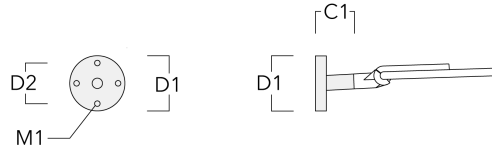

102-0171
AFL130 LED

Description	Part ID	C1	D1	D2	D × L1	H1	M1	Weight (lb)
RE0-540 Wall bracket	111-0084	7.09	9.06	7.68			0.47	7.05

RE1-540 Pole bracket, single	111-0042	200			3 x 5	500		4.60