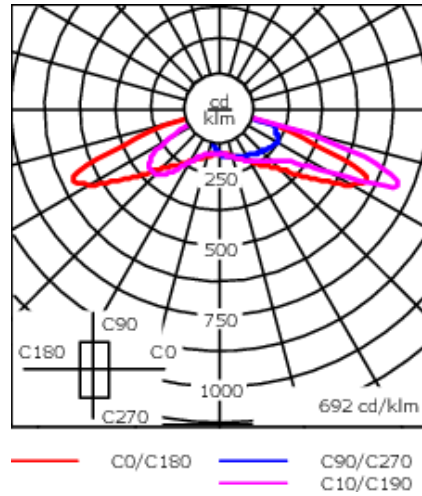

102-0171

AFL130 LED

we-ef

Specifications

Material description

Body	Marine-grade, die-cast aluminium alloy
Lens	Non-reflective safety glass lens
Colors	RAL9004 Black RAL9007 Grey Metallic RAL9016 White RAL8019 Dark Bronze
Gasket	CCG® Controlled Compression Gasket
Fasteners	PCS Polymer Coated Stainless Steel Hardware
Ingress protection	IP66
Impact resistance	IK08
Corrosion resistance	5CE
Windage	0.1956 m²

Electrical description

Driver / Ballast	Integral EC electronic converter. 0-10V
Power factor	> 0.9
Surge protection	6/6kV, optional 10kV

Additional information

Lifetime	Ta=25°/40° L90B10 > 90000h

WE-EF LIGHTING USA, LLC

410-D Keystone Drive, 15086 Warrendale, PA 15086 - Phone: +1 724 742 0030

customersupport.usa@we-ef.com - <https://we-ef.com/us>

Subject to technical changes and errors. - Generated on 11/23/2024