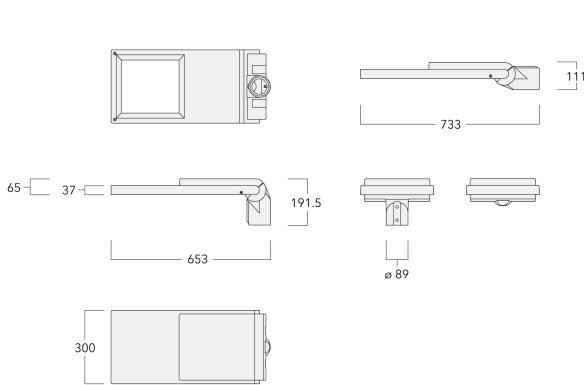

102-0189

AFL130 LED

we-ef

Specifications

Material description

Body	Marine-grade, die-cast aluminium alloy
Lens	Non-reflective safety glass lens
Colours	RAL9004 Signal black RAL9007 Grey aluminium RAL7016 Anthracite grey RAL9016 Traffic white
Gasket	CCG® Controlled Compression Gasket
Fasteners	PCS Polymer Coated Stainless Steel Hardware
Ingress protection	IP66
Impact resistance	IK08
Corrosion resistance	5CE
Windage	0.1956 m²

Electrical description

Driver / Ballast	Integral electronic converter with DALI interface
Power factor	> 0.9
Surge protection	6/6kV, optional 10kV

Additional information

Lifetime	Ta=25° L90B10 > 90000h

WE-EF LIGHTING (Thailand) Co., Ltd.

57 Moo 5, Kingkaew Rd., Bangplee, 10540 Samutprakarn - Phone: +66 2 738 96 20 - Fax: +66 2 738 96 29

<https://we-ef.com/asia>

Subject to technical changes and errors. - Generated on 23/11/2024