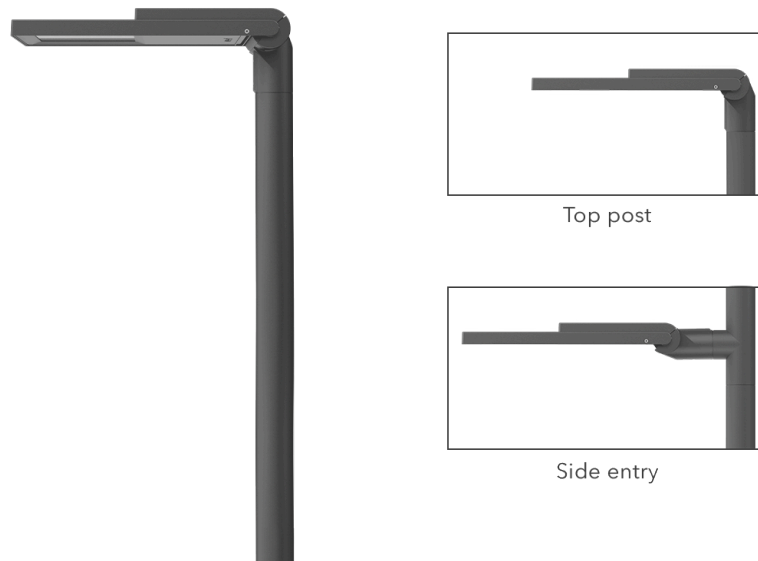

102-0189

AFL130 LED

we-ef

Description

IP66, Class I. IK08. Marine-grade, die-cast aluminium alloy. 5CE superior corrosion protection including PCS hardware. CCG® Controlled Compression Gasket. Non-reflective flat safety glass cover, hinged. Luminaire is factory-sealed and does not need to be opened during installation.

Integral EC electronic converter. DALI interface. CAD-optimised optics for superior illumination and glare control. OLC® One LED Concept.

Suitable for using as post top or side entry version. Recommend to be specified at time of ordering.

Optional spigot adaptor Ø 60 x 100 mm or 42 x 100 mm available; refer to accessory listings.

| | |
|---------------------------|--|
| Weight | 8.6 kg |
| Light distribution | pedestrian crossing, right-hand traffic [P46R] |
| Light source | LED-48/48W / 350 mA - 2200 K |
| CRI | 70 |
| Power supply | EC |
| LEDs | 48 |
| Rated input power | 52 W |
| Nominal Lumen (lm) | |
| LED Lumen | 145 |
| Total Lumen | 6960 |
| Tj | 85 |
| Rated lumens (lm) | |
| LED Lumen | 138.3 |
| Total Lumen | 6640.5 |
| Ta | 25 |