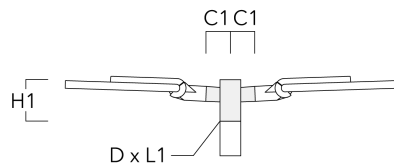

Pole brackets RF

Description	Part ID	C1	D × L1	H1	Weight (kg)
Pole bracket RF2-540, double	111-0047	200	76 x 80	200	3.30