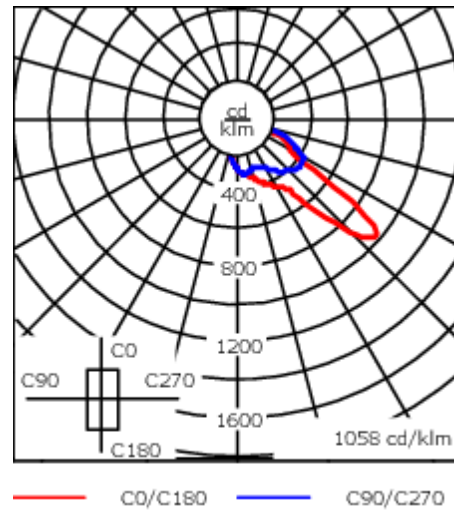

102-0189

AFL130 LED

we-ef

Specifications

Material description

Body	Marine-grade, die-cast aluminium alloy
Lens	Non-reflective safety glass lens
Colours	RAL9004 Signal black RAL9007 Grey aluminium RAL7016 Anthracite grey RAL9016 Traffic white
Gasket	CCG® Controlled Compression Gasket
Fasteners	PCS Polymer Coated Stainless Steel Hardware
Ingress protection	IP66
Impact resistance	IK08
Corrosion resistance	5CE
Windage	0.1956 m²

Electrical description

Driver / Ballast	Integral electronic converter with DALI interface
Power factor	> 0.9
Surge protection	6/6kV, optional 10kV

Additional information

Lifetime	Ta=25° L90B10 > 90000h

WE-EF LIGHTING (Thailand) Co., Ltd.

57 Moo 5, Kingkaew Rd., Bangplee, 10540 Samutprakarn - Phone: +66 2 738 96 20 - Fax: +66 2 738 96 29

<https://we-ef.com/asia>

Subject to technical changes and errors. - Generated on 23/11/2024