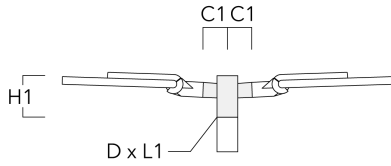

AFL120-WL LED

Pole brackets RF

Description	Part ID	C1	D x L1	H1	Weight (lb)
RF2-540 Pole bracket, double	111-0047	7.87	3 x 3	7.87	7.28

RF1-540 Pole bracket, single	111-0046	200	3 x 3	200	2.60