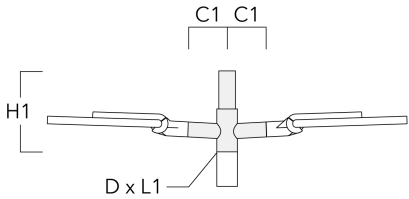

Mounting Accessories

Bird deterrent

Description	Part ID
Bird deterrent BD	430-0015

AFL120-WL LED

Adaptor

Description	Part ID
Adaptor AFL100	102-0392

Wall and pole brackets RE

Description	Part ID	C1	D1	D2	D x L1	H1	M1	Weight (lb)
RE2-540 Pole bracket, double	111-0043	7.87			3 x 5	21.65		11.68