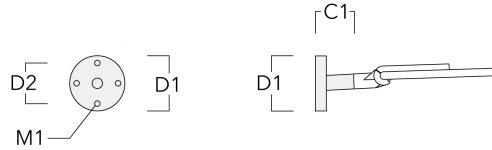

AFL120-WL LED

Description	Part ID	C1	D1	D2	D × L1	H1	M1	Weight (lb)
RE0-540 Wall bracket	111-0084	7.09	9.06	7.68			0.47	7.05

RE1-540 Pole bracket, single	111-0042	200			3 x 5	500		4.60