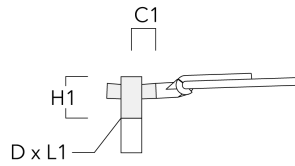

WE-EF LIGHTING USA, LLC

410-D Keystone Drive, 15086 Warrendale, PA 15086 - Phone: +1 724 742 0030

customersupport.usa@we-ef.com - <https://we-ef.com/us>

Subject to technical changes and errors. - Generated on 11/23/2024