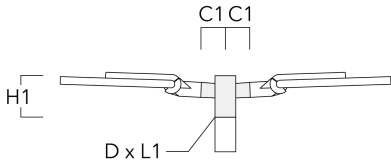

AFL130-WL LED

Pole brackets RF

Description	Part ID	C1	D x L1	H1	Weight (lb)
RF2-540 Pole bracket, double	111-0047	7.87	3 x 3	7.87	7.28

RF1-540 Pole bracket, single	111-0046	200	3 x 3	200	2.60