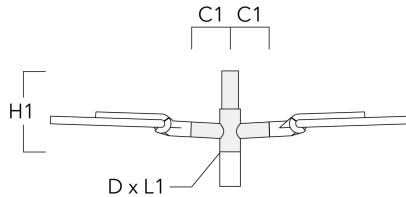

102-0387

we-ef

AFL130-WL LED

Adaptor

Description	Part ID
Adaptor AFL100	102-0392

Wall and pole brackets RE

Description	Part ID	C1	D1	D2	D x L1	H1	M1	Weight (lb)
RE2-540 Pole bracket, double	111-0043	7.87			3 x 5	21.65		11.68