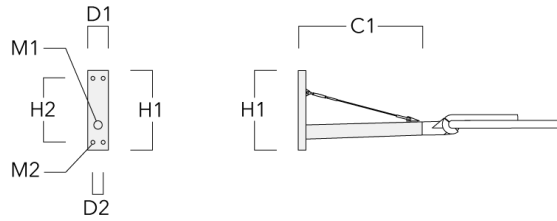

AFL130-WL LED

Description	Part ID	C1	D1	D2	D × L1	H1	H2	M1	M2	Weight (lb)
RX0-540 Wall bracket	111-0086	39.37	5.51	3.94		17.72	15.16	1.18	0.47	11.46

WE-EF LIGHTING USA, LLC

410-D Keystone Drive, 15086 Warrendale, PA 15086 - Phone: +1 724 742 0030

customersupport.usa@we-ef.com - <https://we-ef.com/us>

Subject to technical changes and errors. - Generated on 11/23/2024