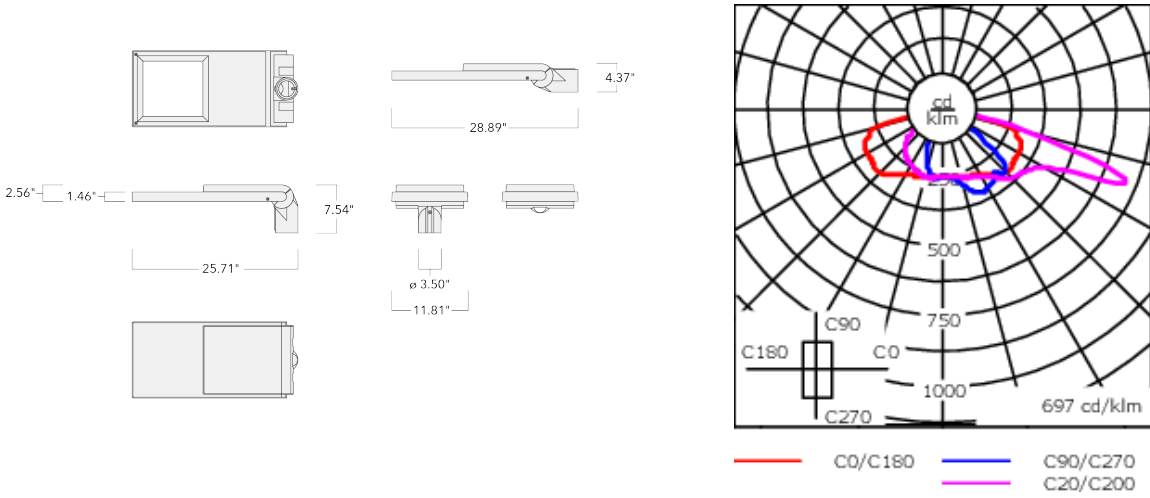

102-0387

we-ef

AFL130-WL LED

Specifications

Material description

Body	Marine-grade, die-cast aluminium alloy
Lens	Non-reflective safety glass lens
Colors	 RAL9004 Black RAL9007 Grey Metallic RAL9016 White RAL8019 Dark Bronze
Gasket	CCG® Controlled Compression Gasket
Fasteners	PCS Polymer Coated Stainless Steel Hardware
Ingress protection	IP66
Impact resistance	IK08
Corrosion resistance	5CE
Windage	0.1956 m²

Electrical description

Driver / Ballast	Integral EC electronic converter. DALI
Power factor	> 0.9
Surge protection	6/6kV, optional 10kV

Additional information

Lifetime	Ta=25°/40° L90B10 > 90000h

WE-EF LIGHTING USA, LLC

410-D Keystone Drive, 15086 Warrendale, PA 15086 - Phone: +1 724 742 0030
customersupport.usa@we-ef.com - <https://we-ef.com/us>
Subject to technical changes and errors. - Generated on 11/23/2024