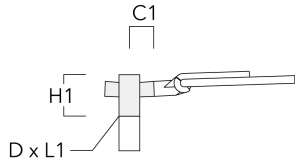

WE-EF LIGHTING USA, LLC

410-D Keystone Drive, 15086 Warrendale, PA 15086 - Phone: +1 724 742 0030

customersupport.usa@we-ef.com - <https://we-ef.com/us>

Subject to technical changes and errors. - Generated on 11/23/2024