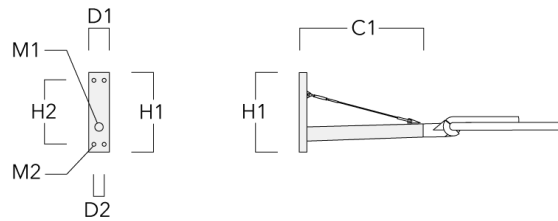

AFL130-WL LED

Description	Part ID	C1	D1	D2	D × L1	H1	H2	M1	M2	Weight (lb)
RX0-540 Wall bracket	111-0086	39.37	5.51	3.94		17.72	15.16	1.18	0.47	11.46

WE-EF LIGHTING USA, LLC

410-D Keystone Drive, 15086 Warrendale, PA 15086 - Phone: +1 724 742 0030
customersupport.usa@we-ef.com - <https://we-ef.com/us>
Subject to technical changes and errors. - Generated on 11/23/2024