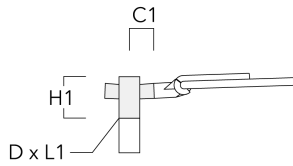

WE-EF LIGHTING USA, LLC

410-D Keystone Drive, 15086 Warrendale, PA 15086 - Phone: +1 724 742 0030
customersupport.usa@we-ef.com - <https://we-ef.com/us>
Subject to technical changes and errors. - Generated on 11/23/2024