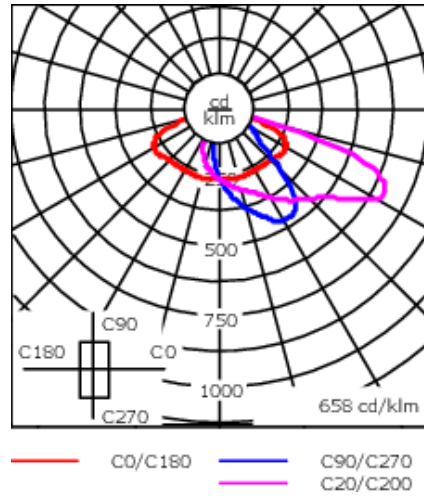

AFL130-WL LED

Specifications

Material description

Body	Marine-grade, die-cast aluminium alloy
Lens	Non-reflective safety glass lens
Colors	 RAL9004 Black RAL9007 Grey Metallic RAL9016 White RAL8019 Dark Bronze
Gasket	CCG® Controlled Compression Gasket
Fasteners	PCS Polymer Coated Stainless Steel Hardware
Ingress protection	IP66
Impact resistance	IK08
Corrosion resistance	5CE
Windage	0.1956 m²

Electrical description

Driver / Ballast	Integral EC electronic converter. DALI
Power factor	> 0.9
Surge protection	6/6kV, optional 10kV

Additional information

Lifetime	Ta=25°/40° L90B10 > 90000h

WE-EF LIGHTING USA, LLC

410-D Keystone Drive, 15086 Warrendale, PA 15086 - Phone: +1 724 742 0030
customersupport.usa@we-ef.com - <https://we-ef.com/us>
Subject to technical changes and errors. - Generated on 11/23/2024