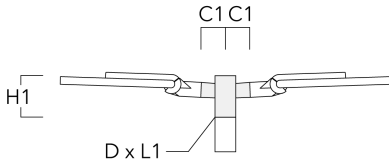

AFL130-WL LED

Pole brackets RF

Description	Part ID	C1	D x L1	H1	Weight (lb)
RF2-540 Pole bracket, double	111-0047	7.87	3 x 3	7.87	7.28

RF1-540 Pole bracket, single	111-0046	200	3 x 3	200	2.60