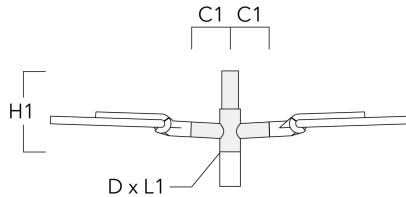

Mounting Accessories

Bird deterrent

Description	Part ID
Bird deterrent BD	430-0015

AFL130-WL LED

Adaptor

Description	Part ID
Adaptor AFL100	102-0392

Wall and pole brackets RE

Description	Part ID	C1	D1	D2	D x L1	H1	M1	Weight (lb)
RE2-540 Pole bracket, double	111-0043	7.87			3 x 5	21.65		11.68