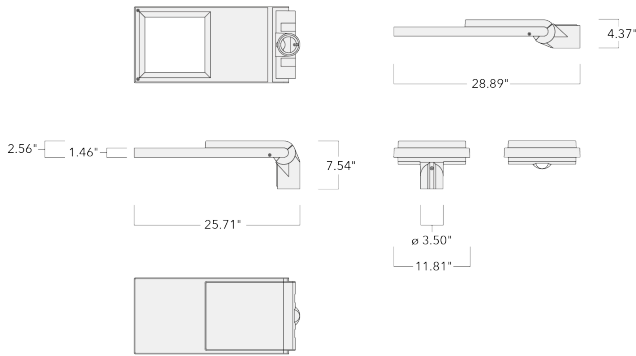

AFL130-WL LED

Specifications

Material description

Body	Marine-grade, die-cast aluminium alloy
Lens	Non-reflective safety glass lens
Colors	 RAL9004 Black RAL9007 Grey Metallic RAL9016 White RAL8019 Dark Bronze
Gasket	CCG® Controlled Compression Gasket
Fasteners	PCS Polymer Coated Stainless Steel Hardware
Ingress protection	IP66
Impact resistance	IK08
Corrosion resistance	5CE
Windage	0.1956 m²

Electrical description

Driver / Ballast	Integral EC electronic converter. DALI
Power factor	> 0.9
Surge protection	6/6kV, optional 10kV

Additional information

Lifetime	Ta=25°/40° L90B10 > 90000h

WE-EF LIGHTING USA, LLC

410-D Keystone Drive, 15086 Warrendale, PA 15086 - Phone: +1 724 742 0030
customersupport.usa@we-ef.com - <https://we-ef.com/us>
Subject to technical changes and errors. - Generated on 11/23/2024