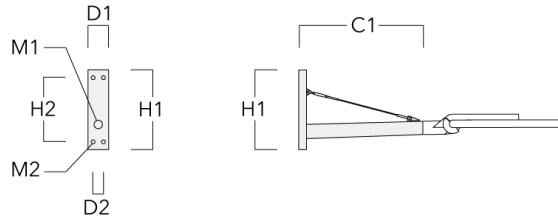

AFL130-WL LED

Description	Part ID	C1	D1	D2	D × L1	H1	H2	M1	M2	Weight (lb)
RX0-540 Wall bracket	111-0086	39.37	5.51	3.94		17.72	15.16	1.18	0.47	11.46

WE-EF LIGHTING USA, LLC

410-D Keystone Drive, 15086 Warrendale, PA 15086 - Phone: +1 724 742 0030

customersupport.usa@we-ef.com - <https://we-ef.com/us>

Subject to technical changes and errors. - Generated on 10/23/2024