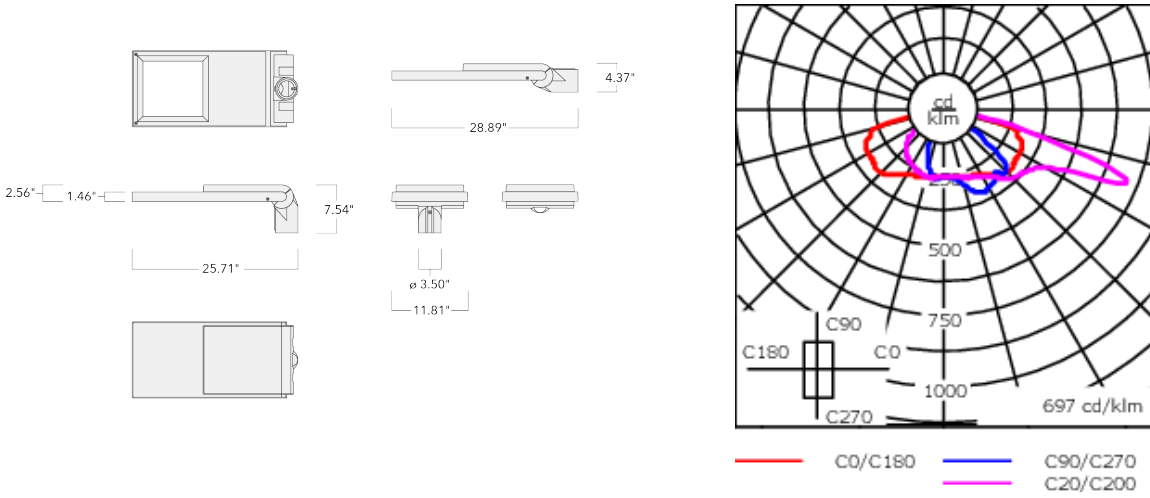

AFL130-WL LED

Specifications

Material description

Body	Marine-grade, die-cast aluminium alloy
Lens	Non-reflective safety glass lens
Colors	 RAL9004 Black RAL9007 Grey Metallic RAL9016 White RAL8019 Dark Bronze
Gasket	CCG® Controlled Compression Gasket
Fasteners	PCS Polymer Coated Stainless Steel Hardware
Ingress protection	IP66
Impact resistance	IK08
Corrosion resistance	5CE
Windage	0.1956 m²

Electrical description

Driver / Ballast	Integral EC electronic converter. DALI
Power factor	> 0.9
Surge protection	6/6kV, optional 10kV

Additional information

Lifetime	Ta=25°/40° L90B10 > 90000h

WE-EF LIGHTING USA, LLC

410-D Keystone Drive, 15086 Warrendale, PA 15086 - Phone: +1 724 742 0030

customersupport.usa@we-ef.com - <https://we-ef.com/us>

Subject to technical changes and errors. - Generated on 10/23/2024