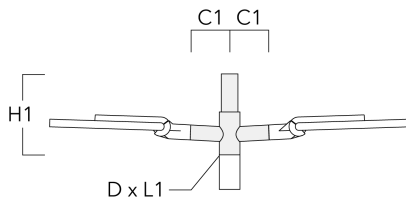

Mounting Accessories

Bird deterrent

Description	Part ID
Bird deterrent BD	430-0015

Adaptor

AFL130-WL LED

Description	Part ID
Adaptor AFL100	102-0392

Wall and pole brackets RE

Description	Part ID	C1	D1	D2	D x L1	H1	M1	Weight (lb)
RE2-540 Pole bracket, double	111-0043	7.87			3 x 5	21.65		11.68