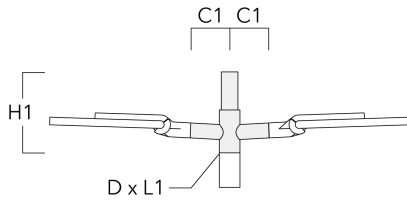

Subject to technical changes and errors. - Generated on 10/23/2024

AFL130-WL LED

Description	Part ID
Adaptor AFL100	102-0392

Wall and pole brackets RE

Description	Part ID	C1	D1	D2	D × L1	H1	M1	Weight (lb)
RE2-540 Pole bracket, double	111-0043	7.87			3 x 5	21.65		11.68