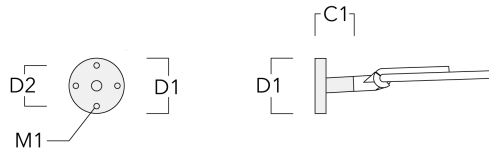

AFL130-WL LED

Description	Part ID	C1	D1	D2	D × L1	H1	M1	Weight (lb)
RE0-540 Wall bracket	111-0084	7.09	9.06	7.68			0.47	7.05

RE1-540 Pole bracket, single	111-0042	200			3 x 5	500		4.60