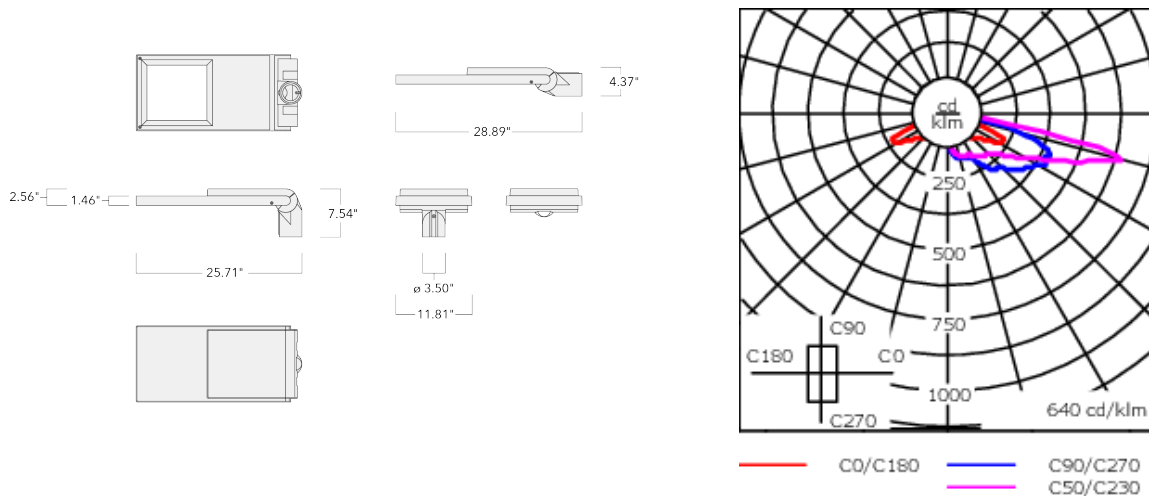

AFL130-WL LED

Specifications

Material description

Body	Marine-grade, die-cast aluminium alloy
Lens	Non-reflective safety glass lens
Colors	RAL9004 Black RAL9007 Grey Metallic RAL9016 White RAL8019 Dark Bronze
Gasket	CCG® Controlled Compression Gasket
Fasteners	PCS Polymer Coated Stainless Steel Hardware
Ingress protection	IP66
Impact resistance	IK08
Corrosion resistance	5CE
Windage	0.1956 m²

Electrical description

Driver / Ballast	Integral EC electronic converter. DALI
Power factor	> 0.9
Surge protection	6/6kV, optional 10kV

Additional information

Lifetime	Ta=25°/40° L90B10 > 90000h

WE-EF LIGHTING USA, LLC

410-D Keystone Drive, 15086 Warrendale, PA 15086 - Phone: +1 724 742 0030

customersupport.usa@we-ef.com - <https://we-ef.com/us>

Subject to technical changes and errors. - Generated on 10/23/2024