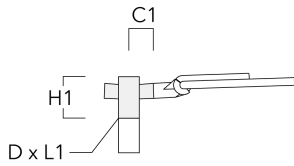

Wall and pole brackets RX

WE-EF LIGHTING USA, LLC

410-D Keystone Drive, 15086 Warrendale, PA 15086 - Phone: +1 724 742 0030

customersupport.usa@we-ef.com - <https://we-ef.com/us>

Subject to technical changes and errors. - Generated on 10/23/2024