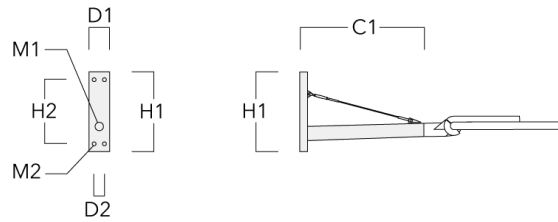

AFL130-WL LED

Description	Part ID	C1	D1	D2	D × L1	H1	H2	M1	M2	Weight (lb)
RX0-540 Wall bracket	111-0086	39.37	5.51	3.94		17.72	15.16	1.18	0.47	11.46

WE-EF LIGHTING USA, LLC

410-D Keystone Drive, 15086 Warrendale, PA 15086 - Phone: +1 724 742 0030

customersupport.usa@we-ef.com - <https://we-ef.com/us>

Subject to technical changes and errors. - Generated on 10/23/2024