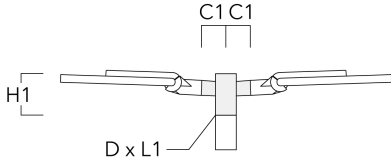

AFL130-WL LED

Description	Part ID	C1	D × L1	H1	Weight (lb)
RF2-540 Pole bracket, double	111-0047	7.87	3 x 3	7.87	7.28

RF1-540 Pole bracket, single	111-0046	200	3 x 3	200	2.60