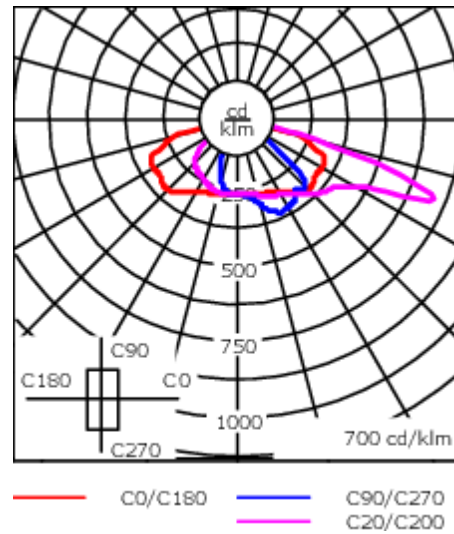

102-0407

AFL120-WL LED

we-ef

Specifications

Material description

Body	Marine-grade, die-cast aluminium alloy
Lens	Non-reflective safety glass lens
Colours	RAL9004 Signal black RAL9007 Grey aluminium RAL7016 Anthracite grey RAL9016 Traffic white
Gasket	CCG® Controlled Compression Gasket
Fasteners	PCS Polymer Coated Stainless Steel Hardware
Ingress protection	IP66
Impact resistance	IK08
Corrosion resistance	5CE
Windage	0.146 m²

Electrical description

Driver / Ballast	Integral electronic converter with DALI interface
Power factor	> 0.9
Surge protection	6/6kV, optional 10kV

Additional information

Lifetime	Ta=25° L90B10 > 90000h

WE-EF LIGHTING (Thailand) Co., Ltd.

57 Moo 5, Kingkaew Rd., Bangplee, 10540 Samutprakarn - Phone: +66 2 738 96 20 - Fax: +66 2 738 96 29

<https://we-ef.com/asia>

Subject to technical changes and errors. - Generated on 23/11/2024