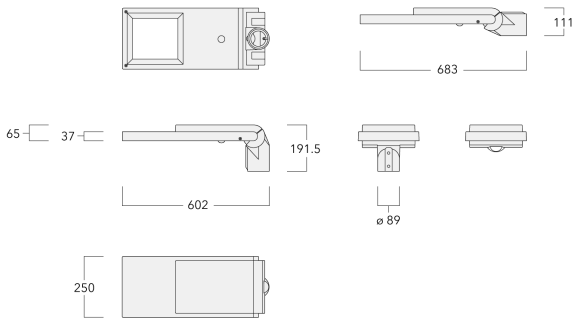

102-0407

AFL120-WL LED

we-ef

Specifications

Material description

Body	Marine-grade, die-cast aluminium alloy
Lens	Non-reflective safety glass lens
Colours	RAL9004 Signal black RAL9007 Grey aluminium RAL7016 Anthracite grey RAL9016 Traffic white
Gasket	CCG® Controlled Compression Gasket
Fasteners	PCS Polymer Coated Stainless Steel Hardware
Ingress protection	IP66
Impact resistance	IK08
Corrosion resistance	5CE
Windage	0.146 m²

Electrical description

Driver / Ballast	Integral electronic converter with DALI interface
Power factor	> 0.9
Surge protection	6/6kV, optional 10kV

Additional information

Lifetime	Ta=25° L90B10 > 90000h

WE-EF LIGHTING (Thailand) Co., Ltd.

57 Moo 5, Kingkaew Rd., Bangplee, 10540 Samutprakarn - Phone: +66 2 738 96 20 - Fax: +66 2 738 96 29

<https://we-ef.com/asia>

Subject to technical changes and errors. - Generated on 23/11/2024