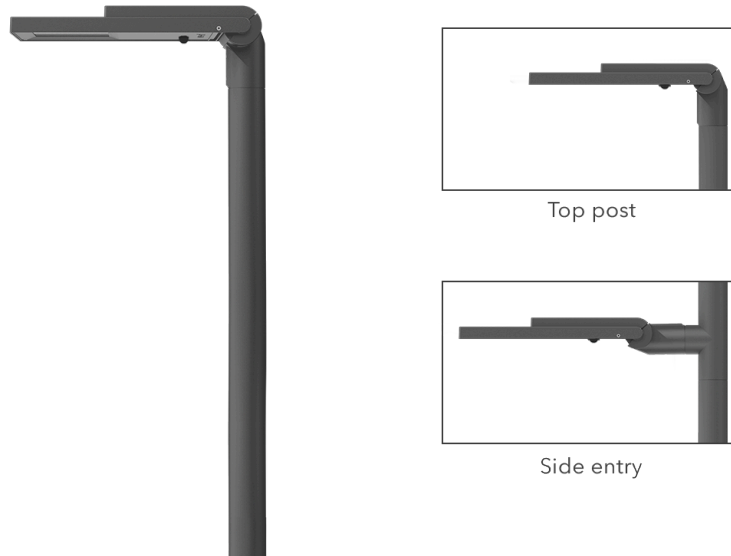

102-0407

AFL120-WL LED

we-ef

Description

Wild-Light. IP66, Class I or Class II. IK08. Marine-grade, die-cast aluminium alloy. 5CE superior corrosion protection including PCS hardware. CCG® Controlled Compression Gasket. Non-reflective flat safety glass cover, hinged. Luminaire is factory-sealed and does not need to be opened during installation.

Integral EC electronic converter. DALI interface. CAD-optimised optics for superior illumination and glare control. OLC® One LED Concept.

Suitable for using as post top or side entry version. Recommend to be specified at time of ordering.

Optional spigot adaptor Ø 60 x 100 mm or 42 x 100 mm available; refer to accessory listings.

For other colour configurations available on request.

| | |
|---------------------------|-----------------------------------|
| Weight | 7.00 kg |
| Light distribution | asymmetric, side throw [S66] |
| Light source | LED-8-16/8W-32W/PC Amber-3000K |
| CRI | 60/80 |
| Power supply | EC |
| LEDs | 24 |
| Rated input power | 44.5 W |
| Nominal Lumen (lm) | |
| LED Lumen | 230 |
| Total Lumen | 5520 |
| Tj | 85 |
| Rated lumens (lm) | |
| LED Lumen | 206.4 |
| Total Lumen | 4954.5 |
| Ta | 25 |