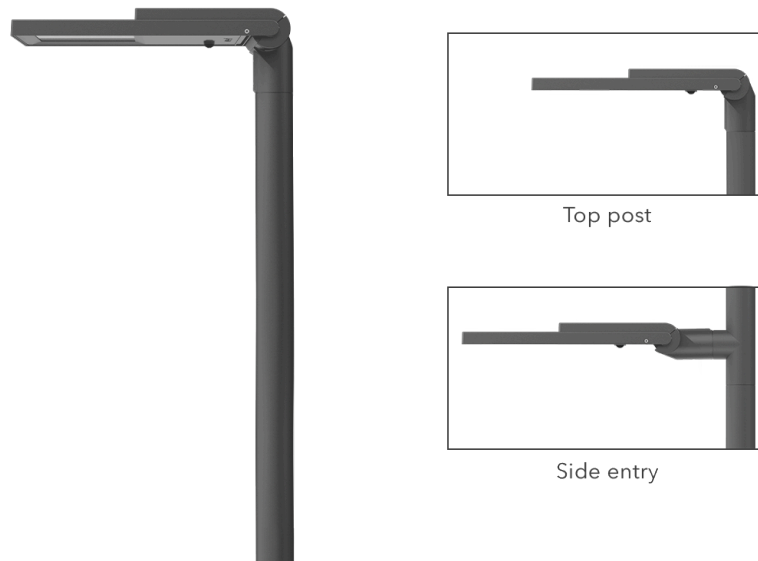

102-0410

AFL130-WL LED

**we-ef**

**Description**

Wild-Light. IP66, Class I or Class II. IK08. Marine-grade, die-cast aluminium alloy. 5CE superior corrosion protection including PCS hardware. CCG® Controlled Compression Gasket. Non-reflective flat safety glass cover, hinged. Luminaire is factory-sealed and does not need to be opened during installation.

Integral EC electronic converter. DALI interface. CAD-optimised optics for superior illumination and glare control. OLC® One LED Concept.

Suitable for using as post top or side entry version. Recommend to be specified at time of ordering.

Optional spigot adaptor Ø 60 x 100 mm or 42 x 100 mm available; refer to accessory listings.

For other colour configurations available on request.

Weight	8.60 kg
Light distribution	asymmetric, side throw [S61]
Light source	LED-8-40/16W-80W/PC Amber-3000K
CRI	60/80
Power supply	EC
LEDs	48
Rated input power	104 W
<b>Nominal Lumen (lm)</b>	
LED Lumen	276.7
Total Lumen	13280
Tj	85
<b>Rated lumens (lm)</b>	
LED Lumen	258.6
Total Lumen	12414.6
Ta	25