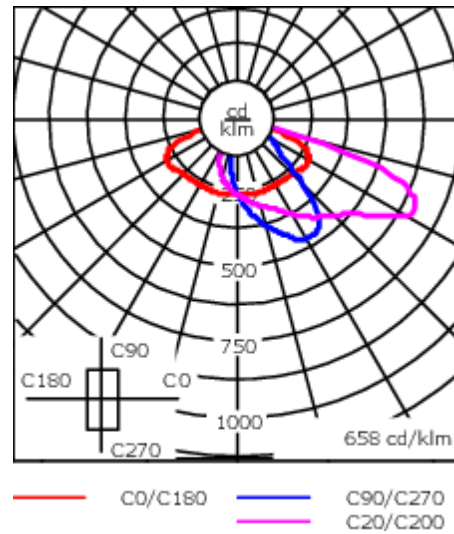

102-0410

AFL130-WL LED

we-ef

Specifications

Material description

Body	Marine-grade, die-cast aluminium alloy
Lens	Non-reflective safety glass lens
Colours	RAL9004 Signal black RAL9007 Grey aluminium RAL7016 Anthracite grey RAL9016 Traffic white
Gasket	CCG® Controlled Compression Gasket
Fasteners	PCS Polymer Coated Stainless Steel Hardware
Ingress protection	IP66
Impact resistance	IK08
Corrosion resistance	5CE
Windage	0.1956 m²

Electrical description

Driver / Ballast	Integral electronic converter with DALI interface
Power factor	> 0.9
Surge protection	6/6kV, optional 10kV

Additional information

Lifetime	Ta=25° L90B10 > 90000h

WE-EF LIGHTING (Thailand) Co., Ltd.

57 Moo 5, Kingkaew Rd., Bangplee, 10540 Samutprakarn - Phone: +66 2 738 96 20 - Fax: +66 2 738 96 29

<https://we-ef.com/asia>

Subject to technical changes and errors. - Generated on 23/11/2024