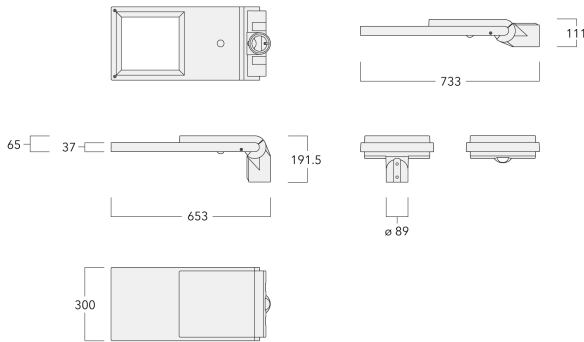

102-0410

AFL130-WL LED

we-ef

Specifications

Material description

Body	Marine-grade, die-cast aluminium alloy
Lens	Non-reflective safety glass lens
Colours	RAL9004 Signal black RAL9007 Grey aluminium RAL7016 Anthracite grey RAL9016 Traffic white
Gasket	CCG® Controlled Compression Gasket
Fasteners	PCS Polymer Coated Stainless Steel Hardware
Ingress protection	IP66
Impact resistance	IK08
Corrosion resistance	5CE
Windage	0.1956 m²

Electrical description

Driver / Ballast	Integral electronic converter with DALI interface
Power factor	> 0.9
Surge protection	6/6kV, optional 10kV

Additional information

Lifetime	Ta=25° L90B10 > 90000h

WE-EF LIGHTING (Thailand) Co., Ltd.

57 Moo 5, Kingkaew Rd., Bangplee, 10540 Samutprakarn - Phone: +66 2 738 96 20 - Fax: +66 2 738 96 29

<https://we-ef.com/asia>

Subject to technical changes and errors. - Generated on 23/10/2024