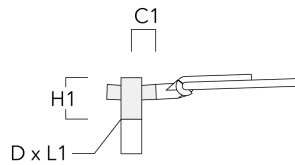

AFL130-WL LED

Description	Part ID	C1	D × L1	H1	Weight (kg)
RF1-540 Pole bracket, single	111-0046	200	76 x 80	200	2.60