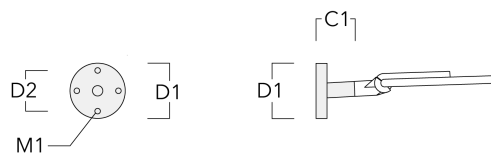

Wall bracket RE0-540	111-0084	180	230	195		12	3.20