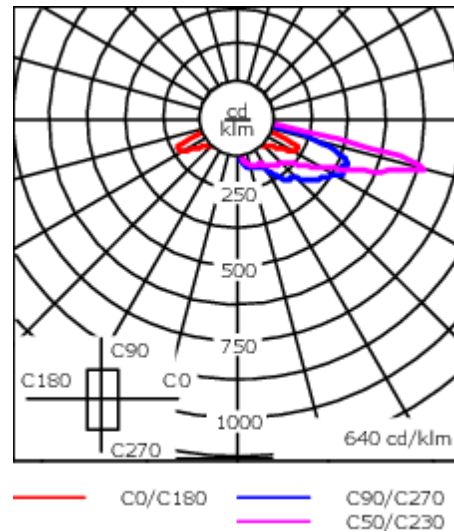

Specifications

Material description

Body	Marine-grade, die-cast aluminium alloy
Lens	Non-reflective safety glass lens
Colours	RAL9004 Signal black RAL9007 Grey aluminium RAL7016 Anthracite grey RAL9016 Traffic white
Gasket	CCG® Controlled Compression Gasket
Fasteners	PCS Polymer Coated Stainless Steel Hardware
Ingress protection	IP66
Impact resistance	IK08
Corrosion resistance	5CE
Windage	0.1956 m²

Electrical description

Driver / Ballast	Integral electronic converter with DALI interface
Power factor	> 0.9
Surge protection	6/6kV, optional 10kV

Additional information

Lifetime	Ta=25° L90B10 > 90000h