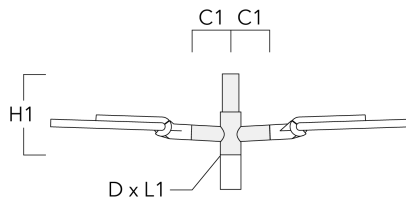

<https://we-ef.com/asia>

Subject to technical changes and errors. - Generated on 23/11/2024

**Wall and pole brackets RE**

Description	Part ID	C1	D1	D2	D × L1	H1	M1	Weight (kg)
Pole bracket RE2-540, double	111-0043	200			76 x 130	550		5.30