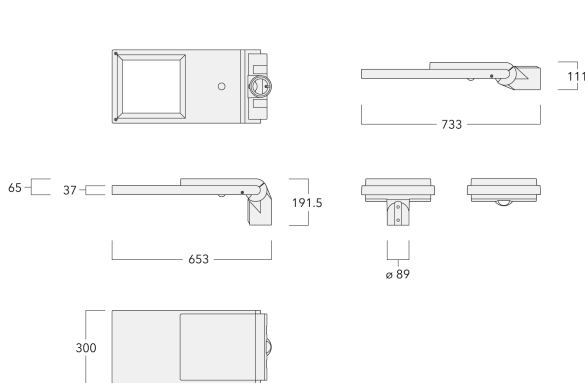

Specifications

Material description

Body	Marine-grade, die-cast aluminium alloy
Lens	Non-reflective safety glass lens
Colours	RAL9004 Signal black RAL9007 Grey aluminium RAL7016 Anthracite grey RAL9016 Traffic white
Gasket	CCG® Controlled Compression Gasket
Fasteners	PCS Polymer Coated Stainless Steel Hardware
Ingress protection	IP66
Impact resistance	IK08
Corrosion resistance	5CE
Windage	0.1956 m²

Electrical description

Driver / Ballast	Integral electronic converter with DALI interface
Power factor	> 0.9
Surge protection	6/6kV, optional 10kV

Additional information

Lifetime	Ta=25° L90B10 > 90000h