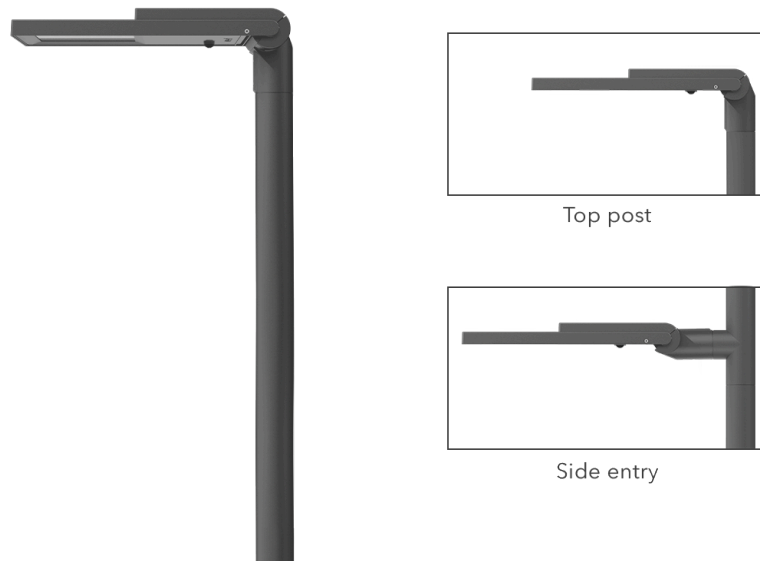

### Description

Wild-Light. IP66, Class I or Class II. IK08. Marine-grade, die-cast aluminium alloy. 5CE superior corrosion protection including PCS hardware. CCG® Controlled Compression Gasket. Non-reflective flat safety glass cover, hinged. Luminaire is factory-sealed and does not need to be opened during installation.

Integral EC electronic converter. DALI interface. CAD-optimised optics for superior illumination and glare control. OLC® One LED Concept.

Suitable for using as post top or side entry version. Recommend to be specified at time of ordering.

Optional spigot adaptor Ø 60 x 100 mm or 42 x 100 mm available; refer to accessory listings.

For other colour configurations available on request.

Weight	8.60 kg
Light distribution	rectangular, side throw [R61]
Light source	LED-8-40/16W-80W/PC Amber-3000K
CRI	60/80
Power supply	EC
LEDs	48
Rated input power	104 W
<b>Nominal Lumen (lm)</b>	
LED Lumen	276.7
Total Lumen	13280
Tj	85
<b>Rated lumens (lm)</b>	
LED Lumen	228.7
Total Lumen	10975.9
Ta	25