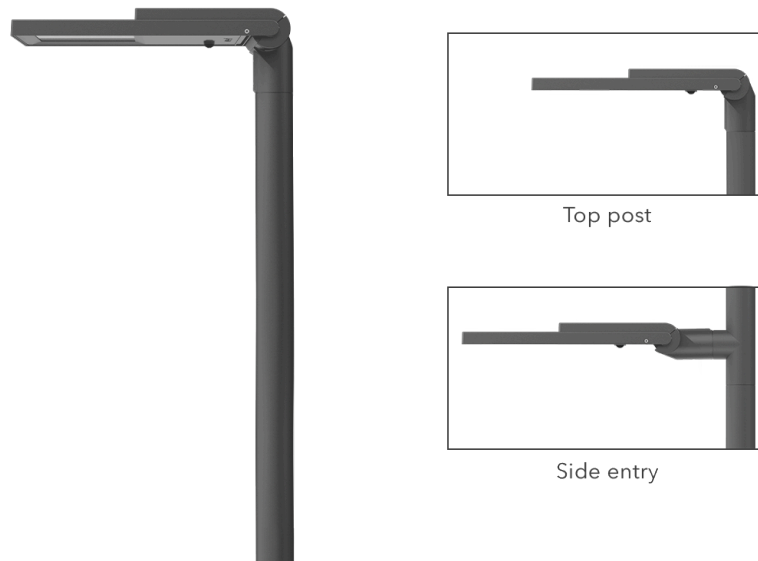

### Description

Wild-Light. IP66, Class I or Class II. IK08. Marine-grade, die-cast aluminium alloy. 5CE superior corrosion protection including PCS hardware. CCG® Controlled Compression Gasket. Non-reflective flat safety glass cover, hinged. Luminaire is factory-sealed and does not need to be opened during installation.

Integral EC electronic converter. DALI interface. CAD-optimised optics for superior illumination and glare control. OLC® One LED Concept.

Suitable for using as post top or side entry version. Recommend to be specified at time of ordering.

Optional spigot adaptor Ø 60 x 100 mm or 42 x 100 mm available; refer to accessory listings.

For other colour configurations available on request.

Weight	8.60 kg
Light distribution	rectangular, side throw [R61]
Light source	LED-8-40/16W-80W/PC Amber-3000K
CRI	60/80
Power supply	EC
LEDs	48
Rated input power	104 W
<b>Nominal Lumen (lm)</b>	
LED Lumen	276.7
Total Lumen	13280
Tj	85
<b>Rated lumens (lm)</b>	
LED Lumen	228.7
Total Lumen	10975.9
Ta	25