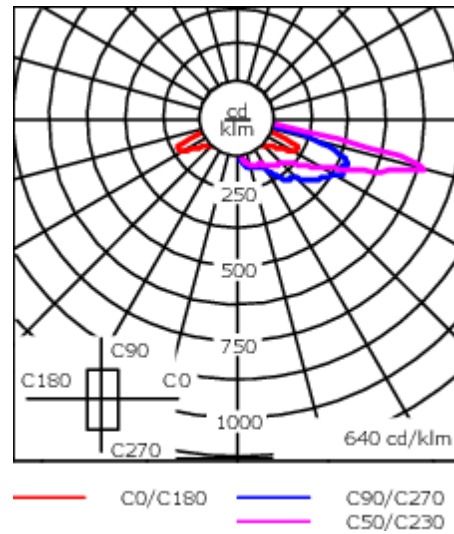

102-0421

AFL130-WL LED

we-ef

Specifications

Material description

Body	Marine-grade, die-cast aluminium alloy
Lens	Non-reflective safety glass lens
Colours	RAL9004 Signal black RAL9007 Grey aluminium RAL7016 Anthracite grey RAL9016 Traffic white
Gasket	CCG® Controlled Compression Gasket
Fasteners	PCS Polymer Coated Stainless Steel Hardware
Ingress protection	IP66
Impact resistance	IK08
Corrosion resistance	5CE
Windage	0.1956 m²

Electrical description

Driver / Ballast	Integral electronic converter with DALI interface
Power factor	> 0.9
Surge protection	6/6kV, optional 10kV

Additional information

Lifetime	Ta=25° L90B10 > 90000h

WE-EF LIGHTING (Thailand) Co., Ltd.

57 Moo 5, Kingkaew Rd., Bangplee, 10540 Samutprakarn - Phone: +66 2 738 96 20 - Fax: +66 2 738 96 29

<https://we-ef.com/asia>

Subject to technical changes and errors. - Generated on 23/11/2024