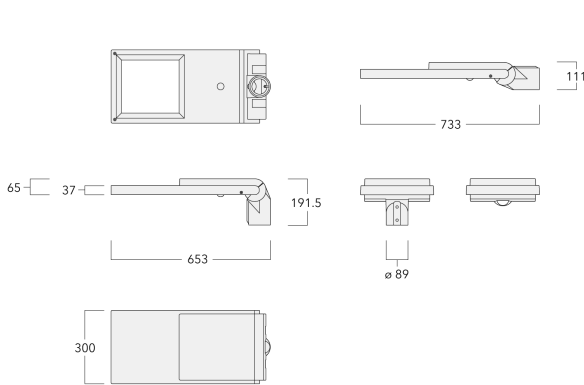

102-0421

AFL130-WL LED

we-ef

Specifications

Material description

Body	Marine-grade, die-cast aluminium alloy
Lens	Non-reflective safety glass lens
Colours	RAL9004 Signal black RAL9007 Grey aluminium RAL7016 Anthracite grey RAL9016 Traffic white
Gasket	CCG® Controlled Compression Gasket
Fasteners	PCS Polymer Coated Stainless Steel Hardware
Ingress protection	IP66
Impact resistance	IK08
Corrosion resistance	5CE
Windage	0.1956 m²

Electrical description

Driver / Ballast	Integral electronic converter with DALI interface
Power factor	> 0.9
Surge protection	6/6kV, optional 10kV

Additional information

Lifetime	Ta=25° L90B10 > 90000h

WE-EF LIGHTING (Thailand) Co., Ltd.

57 Moo 5, Kingkaew Rd., Bangplee, 10540 Samutprakarn - Phone: +66 2 738 96 20 - Fax: +66 2 738 96 29

<https://we-ef.com/asia>

Subject to technical changes and errors. - Generated on 23/11/2024