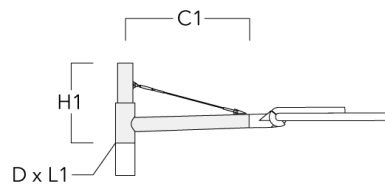

Wall and pole brackets RX

Description	Part ID	C1	D1	D2	D × L1	H1	H2	M1	M2	Weight (kg)
RX1-540 Pole bracket, single	111-0054	1000			76 x 130	550				6.8