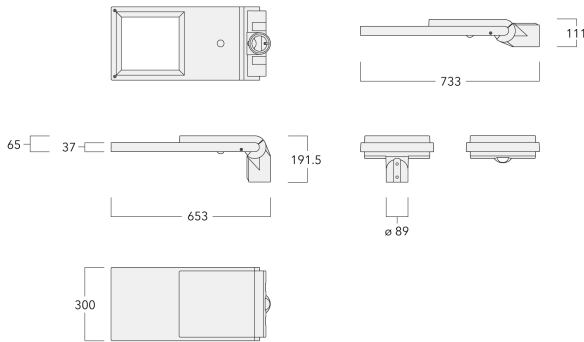

102-0418

AFL130-WL LED

we-ef

Specifications

Material description

Body	Marine-grade, die-cast aluminium alloy
Lens	Non-reflective safety glass lens
Colours	RAL9004 Signal black RAL9007 Grey aluminium RAL7016 Anthracite grey RAL9016 Traffic white
Gasket	CCG® Controlled Compression Gasket
Fasteners	PCS Polymer Coated Stainless Steel Hardware
Ingress protection	IP66
Impact resistance	IK08
Corrosion resistance	5CE
Windage	0.1956 m²

Electrical description

Driver / Ballast	Integral electronic converter with DALI interface
Power factor	> 0.9
Surge protection	6/6kV, optional 10kV

Additional information

Lifetime	Ta=25° L90B10 > 90000h

WE-EF LIGHTING (Thailand) Co., Ltd.

57 Moo 5, Kingkaew Rd., Bangplee, 10540 Samutprakarn - Phone: +66 2 738 96 20 - Fax: +66 2 738 96 29

<https://we-ef.com/asia>

Subject to technical changes and errors. - Generated on 23/11/2024