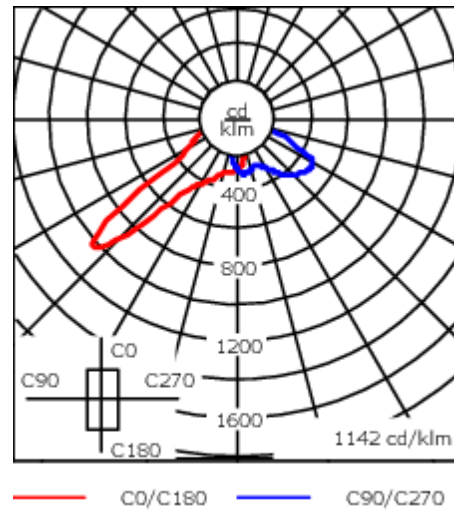

102-0418

AFL130-WL LED

we-ef

Specifications

Material description

Body	Marine-grade, die-cast aluminium alloy
Lens	Non-reflective safety glass lens
Colours	RAL9004 Signal black RAL9007 Grey aluminium RAL7016 Anthracite grey RAL9016 Traffic white
Gasket	CCG® Controlled Compression Gasket
Fasteners	PCS Polymer Coated Stainless Steel Hardware
Ingress protection	IP66
Impact resistance	IK08
Corrosion resistance	5CE
Windage	0.1956 m²

Electrical description

Driver / Ballast	Integral electronic converter with DALI interface
Power factor	> 0.9
Surge protection	6/6kV, optional 10kV

Additional information

Lifetime	Ta=25° L90B10 > 90000h

WE-EF LIGHTING (Thailand) Co., Ltd.

57 Moo 5, Kingkaew Rd., Bangplee, 10540 Samutprakarn - Phone: +66 2 738 96 20 - Fax: +66 2 738 96 29

<https://we-ef.com/asia>

Subject to technical changes and errors. - Generated on 23/11/2024