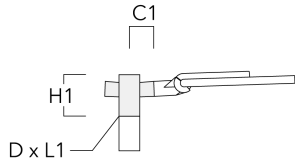

AFL130-WL LED

Description	Part ID	C1	D × L1	H1	Weight (kg)
RF1-540 Pole bracket, single	111-0046	200	76 x 80	200	2.60