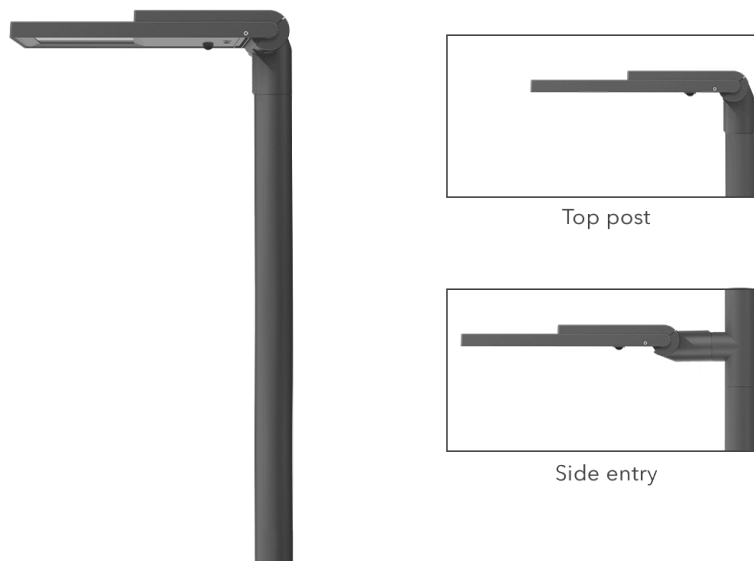

### Description

Wild-Light. IP66, Class I or Class II. IK08. Marine-grade, die-cast aluminium alloy. 5CE superior corrosion protection including PCS hardware. CCG® Controlled Compression Gasket. Non-reflective flat safety glass cover, hinged. Luminaire is factory-sealed and does not need to be opened during installation.

Integral EC electronic converter. DALI interface. CAD-optimised optics for superior illumination and glare control. OLC® One LED Concept.

Suitable for using as post top or side entry version. Recommend to be specified at time of ordering.

Optional spigot adaptor Ø 60 x 100 mm or 42 x 100 mm available; refer to accessory listings.

For other colour configurations available on request.

Weight	8.60 kg
Light distribution	pedestrian crossing, left-hand traffic [P46L]
Light source	LED-8-40/16W-80W/PC Amber-3000K
CRI	60/80
Power supply	EC
LEDs	48
Rated input power	104 W