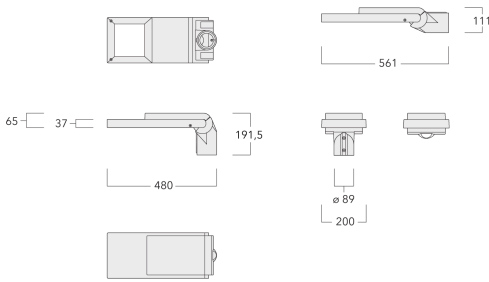

— C0/C180 — C90/C270
— C25/C205

Specifications

Material description

Body	Marine-grade, die-cast aluminium alloy
Lens	Non-reflective safety glass lens
Colours	RAL9004 Signal black RAL9006 White aluminium RAL9007 Grey aluminium RAL7016 Anthracite grey RAL9016 Traffic white
Gasket	CCG® Controlled Compression Gasket
Fasteners	PCS Polymer Coated Stainless Steel Hardware
Ingress protection	IP66
Impact resistance	IK08
Corrosion resistance	5CE
Windage	0.092 m²

Electrical description

Power supply	220-240V / 50-60 Hz
Driver / Ballast	Integral EC electronic converter. DALI
Power factor	> 0.9
Surge protection	6/6kV, optional 10kV

Additional information

Lifetime	Ta=25° L90B10 > 100000h
Energy efficiency class	C-D (Light source)