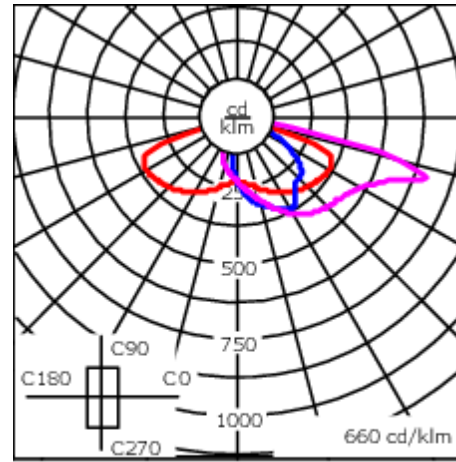

— C0/C180 — C90/C270
— C25/C205

Specifications

Material description

Body	Marine-grade, die-cast aluminium alloy
Lens	Non-reflective safety glass lens
Colours	RAL9004 Signal black RAL9006 White aluminium RAL9007 Grey aluminium RAL7016 Anthracite grey RAL9016 Traffic white
Gasket	CCG® Controlled Compression Gasket
Fasteners	PCS Polymer Coated Stainless Steel Hardware
Ingress protection	IP66
Impact resistance	IK08
Corrosion resistance	5CE
Windage	0.092 m²

Electrical description

Power supply	220-240V / 50-60 Hz
Driver / Ballast	Integral EC electronic converter. DALI
Power factor	> 0.9
Surge protection	6/6kV, optional 10kV

Additional information

Lifetime	Ta=25° L90B10 > 100000h
Energy efficiency class	C-D (Light source)