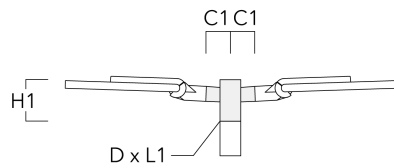

Pole brackets RF

Description	Part ID	C1	D × L1	H1	Weight (kg)
RF2-540 Pole bracket, double	111-0047	200	76 x 80	200	3.30