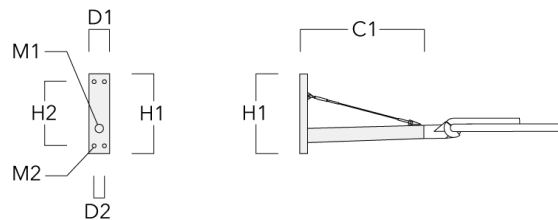

RX0-540 Wall bracket	111-0086	1000	140	100		450	385	30	12	5.20