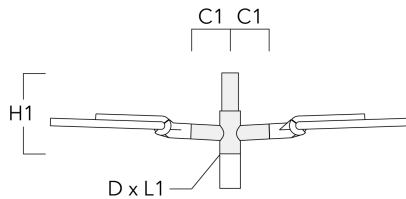

AFL110 LED

we-ef

Adaptor

Description	Part ID
Adaptor AFL100	102-0392

Wall and pole brackets RE

Description	Part ID	C1	D1	D2	D x L1	H1	M1	Weight (lb)
RE2-540 Pole bracket, double	111-0043	7.87			3 x 5	21.65		11.68