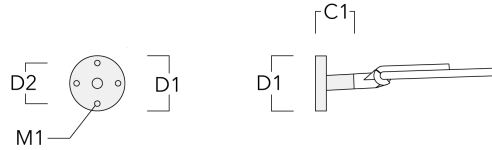

Description	Part ID	C1	D1	D2	D × L1	H1	M1	Weight (lb)
RE0-540 Wall bracket	111-0084	7.09	9.06	7.68			0.47	7.05