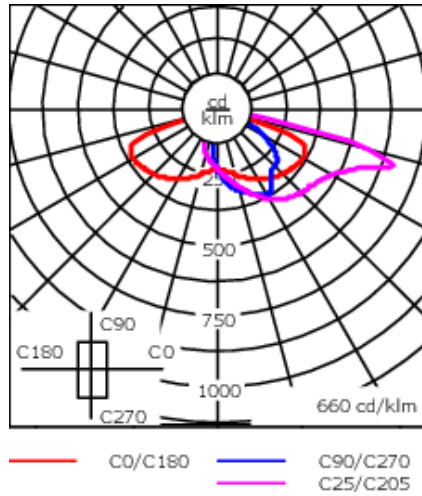

102-0426

we-ef

AFL110 LED

Specifications

Material description

Body	Marine-grade, die-cast aluminium alloy
Lens	Non-reflective safety glass lens
Colors	- RAL9004 Black - RAL9007 Grey Metallic - RAL9016 White - RAL8019 Dark Bronze
Gasket	CCG® Controlled Compression Gasket
Fasteners	PCS Polymer Coated Stainless Steel Hardware
Ingress protection	IP66
Impact resistance	IK08
Corrosion resistance	5CE
Windage	10.76 ft²

Electrical description

Power supply	120V - 277V Universal Driver
Driver / Ballast	Integral EC electronic converter. 0-10V
Power factor	> 0.9
Surge protection	In-line bracket 10kV Surge Protector

Additional information

Lifetime	Ta=25°/40° L90B10 > 100000h

WE-EF LIGHTING USA, LLC

410-D Keystone Drive, 15086 Warrendale, PA 15086 - Phone: +1 724 742 0030

customersupport.usa@we-ef.com - <https://we-ef.com/us>

Subject to technical changes and errors. - Generated on 11/23/2024