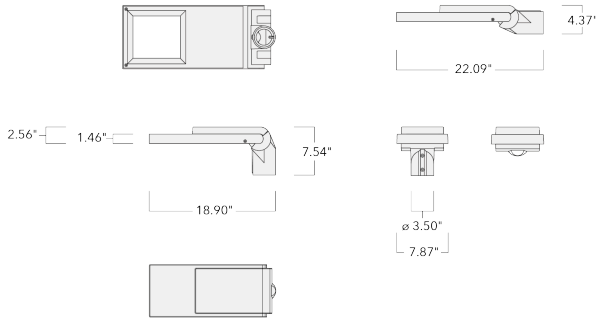

102-0426

we-ef

AFL110 LED

Specifications

Material description

Body	Marine-grade, die-cast aluminium alloy
Lens	Non-reflective safety glass lens
Colors	- RAL9004 Black - RAL9007 Grey Metallic - RAL9016 White - RAL8019 Dark Bronze
Gasket	CCG® Controlled Compression Gasket
Fasteners	PCS Polymer Coated Stainless Steel Hardware
Ingress protection	IP66
Impact resistance	IK08
Corrosion resistance	5CE
Windage	10.76 ft²

Electrical description

Power supply	120V - 277V Universal Driver
Driver / Ballast	Integral EC electronic converter. 0-10V
Power factor	> 0.9
Surge protection	In-line bracket 10kV Surge Protector

Additional information

Lifetime	Ta=25°/40° L90B10 > 100000h

WE-EF LIGHTING USA, LLC

410-D Keystone Drive, 15086 Warrendale, PA 15086 - Phone: +1 724 742 0030

customersupport.usa@we-ef.com - <https://we-ef.com/us>

Subject to technical changes and errors. - Generated on 11/23/2024