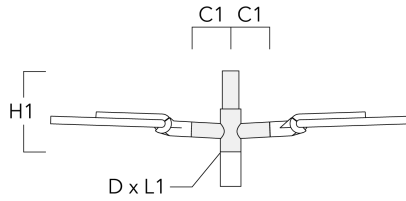

Subject to technical changes and errors. - Generated on 04/04/2025

Wall and pole brackets RE

Description	Part ID	C1	D1	D2	D × L1	H1	M1	Weight (kg)
RE2-540 Pole bracket, double	111-0043	200			76 x 130	550		5.30