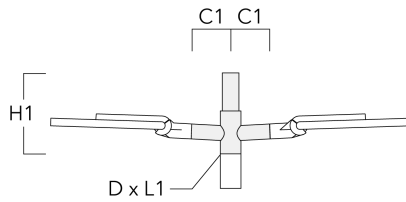

AFL110 LED

Description	Part ID	C1	D1	D2	D × L1	H1	M1	Weight (kg)
RE2-540 Pole bracket, double	111-0043	200			76 x 130	550		5.30