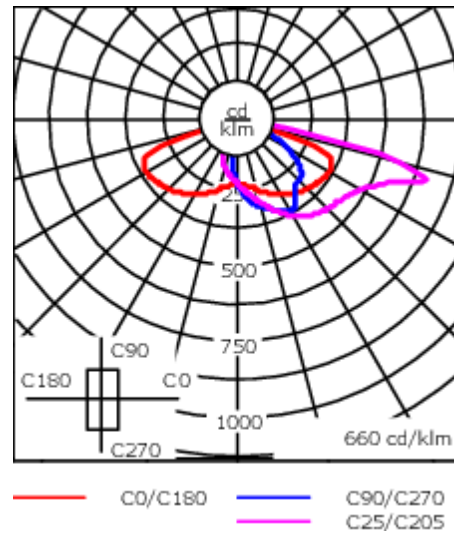

Specifications

Material description

Body	Marine-grade, die-cast aluminium alloy
Lens	Non-reflective safety glass lens
Colours	RAL9004 Signal black RAL9006 White aluminium RAL9007 Grey aluminium RAL7016 Anthracite grey RAL9016 Traffic white
Gasket	CCG® Controlled Compression Gasket
Fasteners	PCS Polymer Coated Stainless Steel Hardware
Ingress protection	IP66
Impact resistance	IK08
Corrosion resistance	5CE
Windage	0.092 m²

Electrical description

Power supply	220-240V / 50-60 Hz
Driver / Ballast	Integral EC electronic converter. DALI
Power factor	> 0.9
Surge protection	6/6kV, optional 10kV

Additional information

Lifetime	Ta=25° L90B10 > 100000h
Energy efficiency class	C-D (Light source)

WE-EF LEUCHTEN GmbH

Töpinger Straße 16, 29646 Bispingen, Germany - Phone: +49 5194 909-0
info@we-ef.com - <https://we-ef.com>

Subject to technical changes and errors. - Generated on 04/04/2025