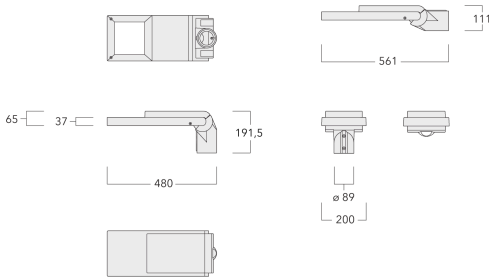

102-0428

AFL110 LED

we-ef

Specifications

Material description

Body	Marine-grade, die-cast aluminium alloy
Lens	Non-reflective safety glass lens
Colours	RAL9004 Signal black RAL9006 White aluminium RAL9007 Grey aluminium RAL7016 Anthracite grey RAL9016 Traffic white
Gasket	CCG® Controlled Compression Gasket
Fasteners	PCS Polymer Coated Stainless Steel Hardware
Ingress protection	IP66
Impact resistance	IK08
Corrosion resistance	5CE
Windage	0.092 m²

Electrical description

Power supply	220-240V / 50-60 Hz
Driver / Ballast	Integral EC electronic converter. DALI
Power factor	> 0.9
Surge protection	6/6kV, optional 10kV

Additional information

Lifetime	Ta=25° L90B10 > 100000h
Energy efficiency class	C-D (Light source)

WE-EF LEUCHTEN GmbH

Töpinger Straße 16, 29646 Bispingen, Germany - Phone: +49 5194 909-0

info@we-ef.com - <https://we-ef.com>

Subject to technical changes and errors. - Generated on 23/10/2024