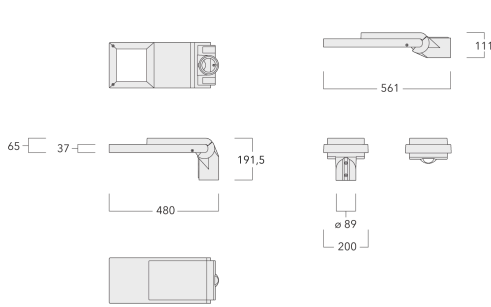

Photometric files (IES, LDT) for light distributions [S61] [S65] [S66] [S70] [R60] [R61] [P66] [Q66] [A61] with Backlight Shield on request.

Weight	4,70 kg
Light distribution	asymmetric, side throw beam [S65]
Light source	LED-8/8W / 350 mA - 3000K
CRI	80
Power supply	EC
LEDs	8
Rated input power	9.5 W

Nominal Lumen (lm)

LED Lumen	155
Total Lumen	1240
Tj	85

Rated lumens (lm)

LED Lumen	144.2
Total Lumen	1153.3
Ta	25

WE-EF LEUCHTEN GmbH

Töpinger Straße 16, 29646 Bispingen, Germany - Phone: +49 5194 909-0
info@we-ef.com - <https://we-ef.com>

Subject to technical changes and errors. - Generated on 04/04/2025

Specifications

Material description

Body	Marine-grade, die-cast aluminium alloy
Lens	Non-reflective safety glass lens
Colours	<div style="display: flex; align-items: center;"> <div style="width: 20px; height: 20px; background-color: black; margin-right: 5px;"></div> RAL9004 Signal black </div> <div style="display: flex; align-items: center; margin-top: 5px;"> <div style="width: 20px; height: 20px; background-color: #cccccc; margin-right: 5px;"></div> RAL9006 White aluminium </div> <div style="display: flex; align-items: center; margin-top: 5px;"> <div style="width: 20px; height: 20px; background-color: #808080; margin-right: 5px;"></div> RAL9007 Grey aluminium </div> <div style="display: flex; align-items: center; margin-top: 5px;"> <div style="width: 20px; height: 20px; background-color: #333333; margin-right: 5px;"></div> RAL7016 Anthracite grey </div> <div style="display: flex; align-items: center; margin-top: 5px;"> <div style="width: 20px; height: 20px; background-color: #e0e0e0; margin-right: 5px;"></div> RAL9016 Traffic white </div>
Gasket	CCG® Controlled Compression Gasket
Fasteners	PCS Polymer Coated Stainless Steel Hardware
Ingress protection	IP66
Impact resistance	IK08
Corrosion resistance	5CE
Windage	0.092 m ²