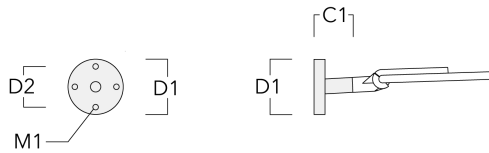

RE0-540 Wall bracket	111-0084	180	230	195		12	3.20