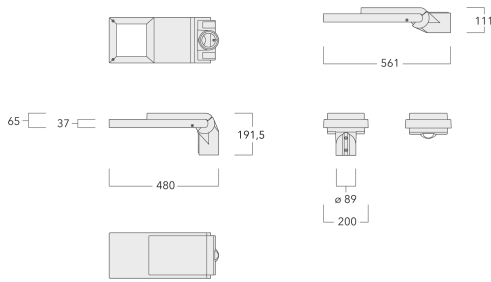

Spigot Ø 76 x 100 mm. Spigot Ø 60 x 100 mm or 42 x 100 mm option available. Must be indicated during order placement.

Contact WE-EF direct or your local WE-EF sales representative for an individual solution designed to precisely meet your needs.

Photometric files (IES, LDT) for light distributions [S61] [S65] [S66] [S70] [R60] [R61] [P66] [Q66] [A61] with Backlight Shield on request.

Weight	4,70 kg
Light distribution	rectangular, side throw [R60]
Light source	LED-8/8W / 350 mA - 3000K
CRI	80
Power supply	EC
LEDs	8
Rated input power	9.5 W

Nominal Lumen (lm)

LED Lumen	155
Total Lumen	1240
Tj	85

Rated lumens (lm)

LED Lumen	123.8
Total Lumen	990.1
Ta	25

Specifications

Material description

Body	Marine-grade, die-cast aluminium alloy
Lens	Non-reflective safety glass lens
Colours	<div style="display: flex; align-items: center;"> <div style="width: 20px; height: 15px; background-color: black; margin-right: 5px;"></div> RAL9004 Signal black </div> <div style="display: flex; align-items: center;"> <div style="width: 20px; height: 15px; background-color: #cccccc; margin-right: 5px;"></div> RAL9006 White aluminium </div> <div style="display: flex; align-items: center;"> <div style="width: 20px; height: 15px; background-color: #808080; margin-right: 5px;"></div> RAL9007 Grey aluminium </div> <div style="display: flex; align-items: center;"> <div style="width: 20px; height: 15px; background-color: #333333; margin-right: 5px;"></div> RAL7016 Anthracite grey </div> <div style="display: flex; align-items: center;"> <div style="width: 20px; height: 15px; background-color: #e0e0e0; margin-right: 5px;"></div> RAL9016 Traffic white </div>
Gasket	CCG® Controlled Compression Gasket
Fasteners	PCS Polymer Coated Stainless Steel Hardware
Ingress protection	IP66
Impact resistance	IK08
Corrosion resistance	5CE
Windage	0.092 m ²