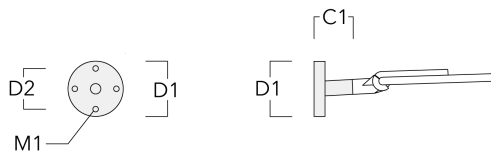

RE0-540 Wall bracket	111-0084	180	230	195		12	3.20