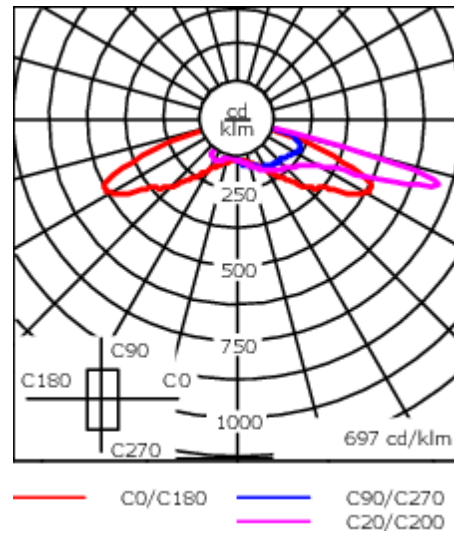

Photometric files (IES, LDT) for light distributions [S61] [S65] [S66] [S70] [R60] [R61] [P66] [Q66] [A61] with Backlight Shield on request.

Weight	4,70 kg
Light distribution	rectangular, side throw [R60]
Light source	LED-8/8W / 350 mA - 3000K
CRI	80
Power supply	EC
LEDs	8
Rated input power	9.5 W

Nominal Lumen (lm)

LED Lumen	155
Total Lumen	1240
Tj	85

Rated lumens (lm)

LED Lumen	123.8
Total Lumen	990.1
Ta	25

Specifications

Material description

Body	Marine-grade, die-cast aluminium alloy
Lens	Non-reflective safety glass lens
Colours	<div style="display: flex; align-items: center;"> <div style="width: 20px; height: 15px; background-color: black; margin-right: 5px;"></div> RAL9004 Signal black </div> <div style="display: flex; align-items: center;"> <div style="width: 20px; height: 15px; background-color: #cccccc; margin-right: 5px;"></div> RAL9006 White aluminium </div> <div style="display: flex; align-items: center;"> <div style="width: 20px; height: 15px; background-color: #808080; margin-right: 5px;"></div> RAL9007 Grey aluminium </div> <div style="display: flex; align-items: center;"> <div style="width: 20px; height: 15px; background-color: #333333; margin-right: 5px;"></div> RAL7016 Anthracite grey </div> <div style="display: flex; align-items: center;"> <div style="width: 20px; height: 15px; background-color: #e0e0e0; margin-right: 5px;"></div> RAL9016 Traffic white </div>
Gasket	CCG® Controlled Compression Gasket
Fasteners	PCS Polymer Coated Stainless Steel Hardware
Ingress protection	IP66
Impact resistance	IK08
Corrosion resistance	5CE
Windage	0.092 m ²