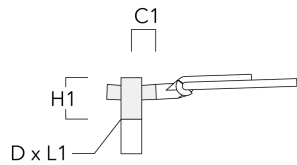

AFL110 LED

Description	Part ID	C1	D × L1	H1	Weight (kg)
RF1-540 Pole bracket, single	111-0046	200	76 x 80	200	2.60