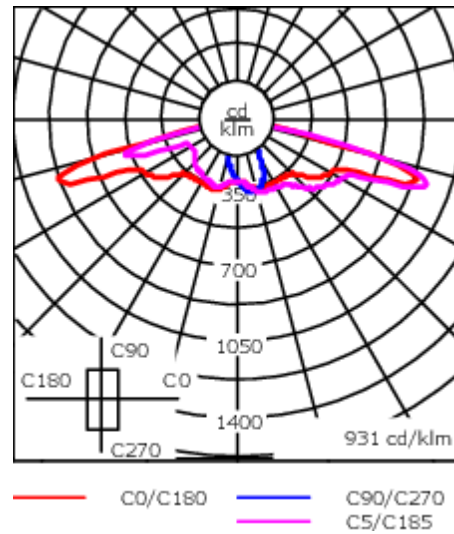

102-0438

AFL110 LED

we-ef

Specifications

Material description

Body	Marine-grade, die-cast aluminium alloy
Lens	Non-reflective safety glass lens
Colours	 RAL9004 Signal black RAL9006 White aluminium RAL9007 Grey aluminium RAL7016 Anthracite grey RAL9016 Traffic white
Gasket	CCG® Controlled Compression Gasket
Fasteners	PCS Polymer Coated Stainless Steel Hardware
Ingress protection	IP66
Impact resistance	IK08
Corrosion resistance	5CE
Windage	0.092 m²

Electrical description

Power supply	220-240V / 50-60 Hz
Driver / Ballast	Integral EC electronic converter. DALI
Power factor	> 0.9
Surge protection	6/6kV, optional 10kV

Additional information

Lifetime	Ta=25° L90B10 > 100000h
Energy efficiency class	C-D (Light source)

Fagerhult Lighting Ltd

33-34 Dolben Street, SE1 0UQ London, United Kingdom

<https://we-ef.com/uk>

Subject to technical changes and errors. - Generated on 23/11/2024