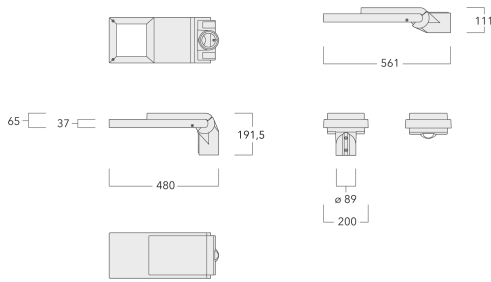

102-0438

AFL110 LED

we-ef

Specifications

Material description

Body	Marine-grade, die-cast aluminium alloy
Lens	Non-reflective safety glass lens
Colours	 RAL9004 Signal black RAL9006 White aluminium RAL9007 Grey aluminium RAL7016 Anthracite grey RAL9016 Traffic white
Gasket	CCG® Controlled Compression Gasket
Fasteners	PCS Polymer Coated Stainless Steel Hardware
Ingress protection	IP66
Impact resistance	IK08
Corrosion resistance	5CE
Windage	0.092 m²

Electrical description

Power supply	220-240V / 50-60 Hz
Driver / Ballast	Integral EC electronic converter. DALI
Power factor	> 0.9
Surge protection	6/6kV, optional 10kV

Additional information

Lifetime	Ta=25° L90B10 > 100000h
Energy efficiency class	C-D (Light source)

Fagerhult Lighting Ltd

33-34 Dolben Street, SE1 0UQ London, United Kingdom

<https://we-ef.com/uk>

Subject to technical changes and errors. - Generated on 23/11/2024