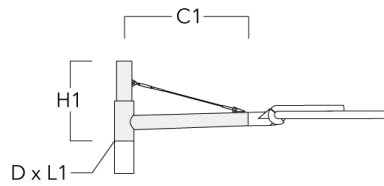

Wall and pole brackets RX

Description	Part ID	C1	D1	D2	D × L1	H1	H2	M1	M2	Weight (kg)
RX1-540 Pole bracket, single	111-0054	1000			76 x 130	550				6.8