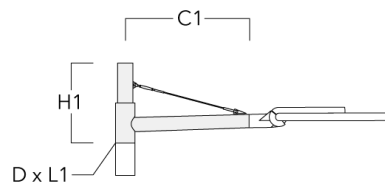

Pole brackets RF

Description	Part ID	C1	D × L1	H1	Weight (kg)
RF2-540 Pole bracket, double	111-0047	200	76 x 80	200	3.30

AFL110 LED

Description	Part ID	C1	D × L1	H1	Weight (kg)
RF1-540 Pole bracket, single	111-0046	200	76 x 80	200	2.60

Wall and pole brackets RX

Description	Part ID	C1	D1	D2	D × L1	H1	H2	M1	M2	Weight (kg)
RX1-540 Pole bracket, single	111-0054	1000			76 x 130	550				6.8

AFL110 LED

Description	Part ID	C1	D1	D2	D × L1	H1	H2	M1	M2	Weight (kg)
RX2-540 Pole bracket, double	111-0055	1000			76 x 130	550				9.70