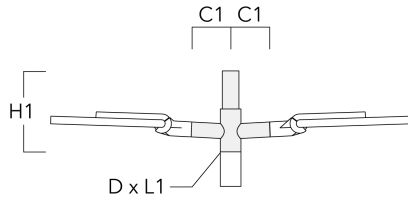

Subject to technical changes and errors. - Generated on 23/11/2024

Wall and pole brackets RE

Description	Part ID	C1	D1	D2	D × L1	H1	M1	Weight (kg)
RE2-540 Pole bracket, double	111-0043	200			76 x 130	550		5.30