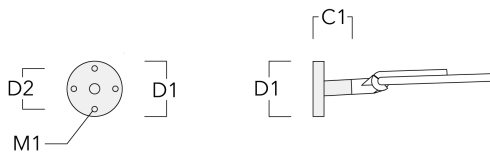

RE0-540 Wall bracket	111-0084	180	230	195		12	3.20