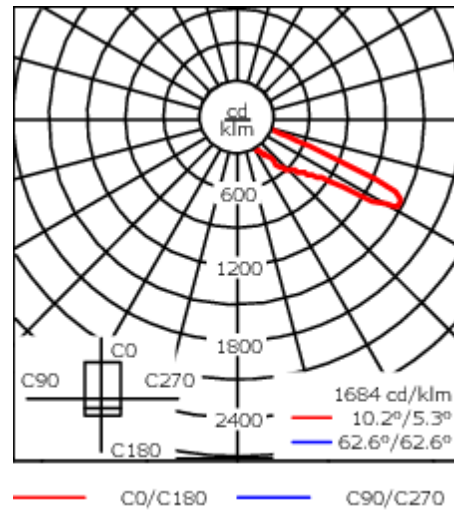

Photometric files (IES, LDT) for light distributions [S61] [S65] [S66] [S70] [R60] [R61] [P66] [Q66] [A61] with Backlight Shield on request.

Weight	4,70 kg
Light distribution	asymmetric, forward throw [A61]
Light source	LED-8/8W / 350 mA - 4000K
CRI	80
Power supply	EC
LEDs	8
Rated input power	9.5 W

Nominal Lumen (lm)

LED Lumen	170
Total Lumen	1360
Tj	85

Rated lumens (lm)

LED Lumen	147.4
Total Lumen	1179
Ta	25

Specifications

Material description

Body	Marine-grade, die-cast aluminium alloy
Lens	Non-reflective safety glass lens
Colours	<div style="display: flex; align-items: center;"> <div style="width: 20px; height: 15px; background-color: black; margin-right: 5px;"></div> RAL9004 Signal black </div> <div style="display: flex; align-items: center; margin-top: 5px;"> <div style="width: 20px; height: 15px; background-color: #cccccc; margin-right: 5px;"></div> RAL9006 White aluminium </div> <div style="display: flex; align-items: center; margin-top: 5px;"> <div style="width: 20px; height: 15px; background-color: #808080; margin-right: 5px;"></div> RAL9007 Grey aluminium </div> <div style="display: flex; align-items: center; margin-top: 5px;"> <div style="width: 20px; height: 15px; background-color: #333333; margin-right: 5px;"></div> RAL7016 Anthracite grey </div> <div style="display: flex; align-items: center; margin-top: 5px;"> <div style="width: 20px; height: 15px; background-color: #e0e0e0; margin-right: 5px;"></div> RAL9016 Traffic white </div>
Gasket	CCG® Controlled Compression Gasket
Fasteners	PCS Polymer Coated Stainless Steel Hardware
Ingress protection	IP66
Impact resistance	IK08
Corrosion resistance	5CE
Windage	0.092 m ²