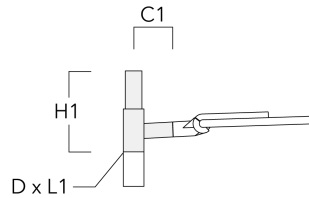

AFL110 LED

Description	Part ID	C1	D1	D2	D × L1	H1	M1	Weight (kg)
RE1-540 Pole bracket, single	111-0042	200			76 x 130	500		4.60