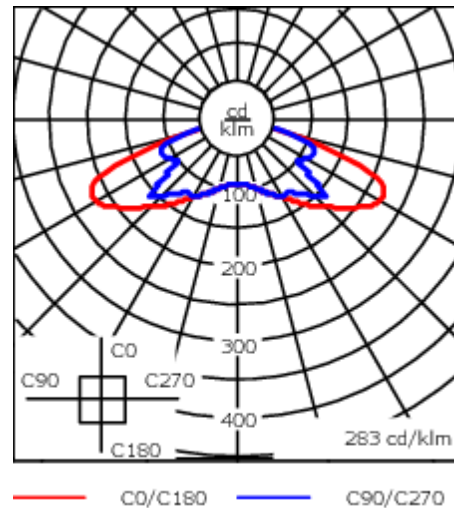

Specifications

Material description

Body	Marine-grade, die-cast aluminium alloy
Lens	Non-reflective safety glass lens
Colours	RAL9004 Signal black RAL9007 Grey aluminium RAL7016 Anthracite grey RAL9016 Traffic white
Gasket	CCG® Controlled Compression Gasket
Fasteners	PCS Polymer Coated Stainless Steel Hardware
Ingress protection	IP66
Impact resistance	IK08
Corrosion resistance	5CE
Windage	0.092 m²

Electrical description

Driver / Ballast	Integral EC electronic converter. DALI
Power factor	> 0.9
Surge protection	6/6kV, optional 10kV

Additional information

Lifetime	Ta=25° L90B10 > 90000h