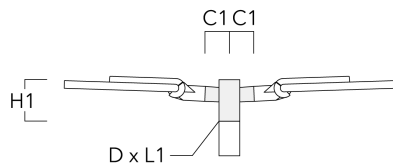

Pole brackets RF

Description	Part ID	C1	D × L1	H1	Weight (kg)
Pole bracket RF2-540, double	111-0047	200	76 x 80	200	3.30