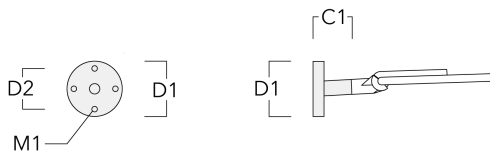

Wall bracket RE0-540	111-0084	180	230	195		12	3.20