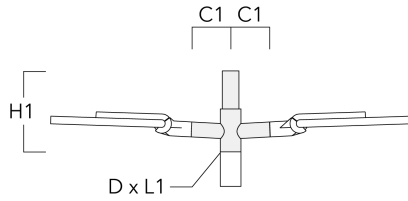

<https://we-ef.com/asia>

Subject to technical changes and errors. - Generated on 23/11/2024

**Wall and pole brackets RE**

Description	Part ID	C1	D1	D2	D × L1	H1	M1	Weight (kg)
Pole bracket RE2-540, double	111-0043	200			76 x 130	550		5.30