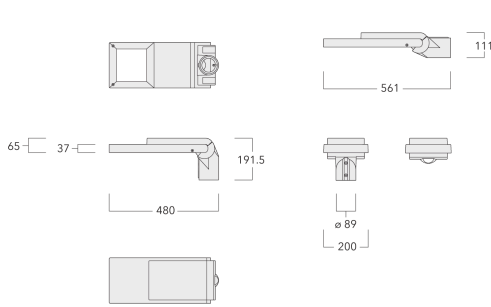

Specifications

Material description

Body	Marine-grade, die-cast aluminium alloy
Lens	Non-reflective safety glass lens
Colours	RAL9004 Signal black RAL9007 Grey aluminium RAL7016 Anthracite grey RAL9016 Traffic white
Gasket	CCG® Controlled Compression Gasket
Fasteners	PCS Polymer Coated Stainless Steel Hardware
Ingress protection	IP66
Impact resistance	IK08
Corrosion resistance	5CE
Windage	0.092 m²

Electrical description

Driver / Ballast	Integral EC electronic converter. DALI
Power factor	> 0.9
Surge protection	6/6kV, optional 10kV

Additional information

Lifetime	Ta=25° L90B10 > 90000h