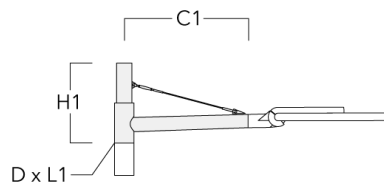

Wall and pole brackets RX

Description	Part ID	C1	D1	D2	D × L1	H1	H2	M1	M2	Weight (kg)
RX1-540 Pole bracket, single	111-0054	1000			76 x 130	550				6.8