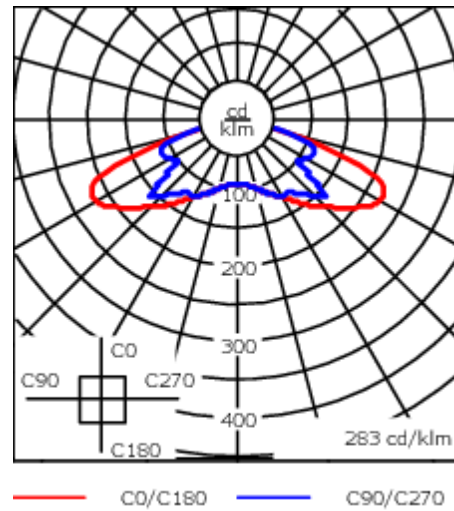

102-0447

AFL110 LED

we-ef

Specifications

Material description

Body	Marine-grade, die-cast aluminium alloy
Lens	Non-reflective safety glass lens
Colours	RAL9004 Signal black RAL9007 Grey aluminium RAL7016 Anthracite grey RAL9016 Traffic white
Gasket	CCG® Controlled Compression Gasket
Fasteners	PCS Polymer Coated Stainless Steel Hardware
Ingress protection	IP66
Impact resistance	IK08
Corrosion resistance	5CE
Windage	0.092 m²

Electrical description

Driver / Ballast	Integral EC electronic converter. DALI
Power factor	> 0.9
Surge protection	6/6kV, optional 10kV

Additional information

Lifetime	Ta=25° L90B10 > 90000h

WE-EF LIGHTING (Thailand) Co., Ltd.

57 Moo 5, Kingkaew Rd., Bangplee, 10540 Samutprakarn - Phone: +66 2 738 96 20 - Fax: +66 2 738 96 29

<https://we-ef.com/asia>

Subject to technical changes and errors. - Generated on 23/10/2024