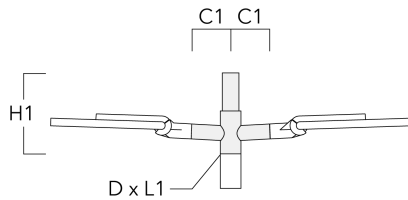

<https://we-ef.com/asia>

Subject to technical changes and errors. - Generated on 23/10/2024

AFL110 LED

Description	Part ID	C1	D1	D2	D × L1	H1	M1	Weight (kg)
Pole bracket RE2-540, double	111-0043	200			76 x 130	550		5.30