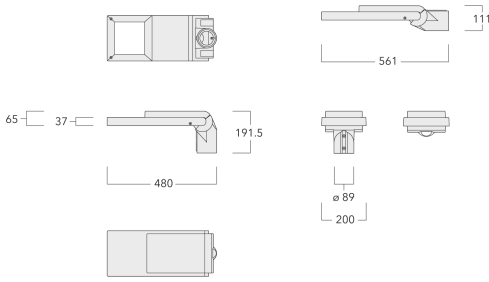

102-0447

AFL110 LED

we-ef

Specifications

Material description

Body	Marine-grade, die-cast aluminium alloy
Lens	Non-reflective safety glass lens
Colours	RAL9004 Signal black RAL9007 Grey aluminium RAL7016 Anthracite grey RAL9016 Traffic white
Gasket	CCG® Controlled Compression Gasket
Fasteners	PCS Polymer Coated Stainless Steel Hardware
Ingress protection	IP66
Impact resistance	IK08
Corrosion resistance	5CE
Windage	0.092 m²

Electrical description

Driver / Ballast	Integral EC electronic converter. DALI
Power factor	> 0.9
Surge protection	6/6kV, optional 10kV

Additional information

Lifetime	Ta=25° L90B10 > 90000h

WE-EF LIGHTING (Thailand) Co., Ltd.

57 Moo 5, Kingkaew Rd., Bangplee, 10540 Samutprakarn - Phone: +66 2 738 96 20 - Fax: +66 2 738 96 29

<https://we-ef.com/asia>

Subject to technical changes and errors. - Generated on 23/10/2024