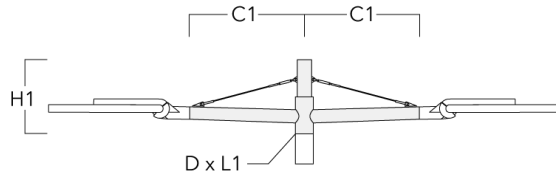

AFL110 LED

Description	Part ID	C1	D1	D2	D × L1	H1	H2	M1	M2	Weight (kg)
RX2-540 Pole bracket, double	111-0055	1000			76 x 130	550				9.70