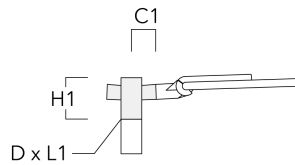

AFL110 LED

Description	Part ID	C1	D × L1	H1	Weight (kg)
RF1-540 Pole bracket, single	111-0046	200	76 x 80	200	2.60