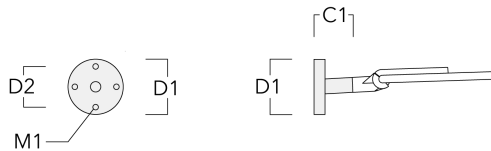

Wall bracket RE0-540	111-0084	180	230	195		12		3.20