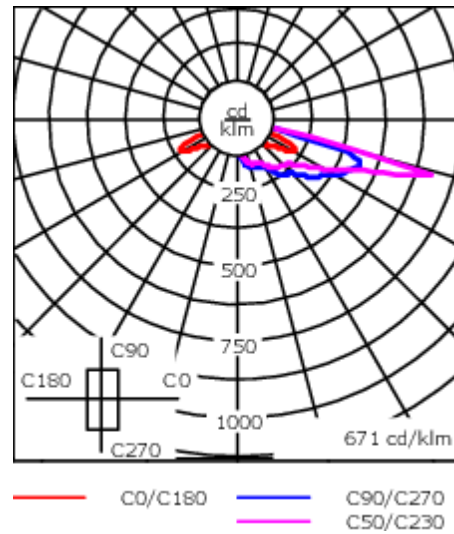

Spécifications

Description du matériel

Corps	Corps en fonte d'aluminium
Lentille	Lentille en verre de sécurité anti-reflet
Couleurs	Peinture poudre disponible avec 35 couleurs différents
Joint	Joint CCG® Controlled Compression Gasket
Visserie	PCS Inox avec recouvrement polymère
IP	IP66
IK	IK08
Protection contre la corrosion	5CE en standard / 5CE+PRIMER en option
Surface exposée au vent	0.092 m²

Description électrique

Alimentation électrique	220-240V / 50-60 Hz
Driver	Driver électronique. DALI
Power factor	> 0.9
Protection contre les surtensions	6/6kV, optional 10kV

Informations complémentaires

Durée de vie	Ta=25° L90B10 > 100000h
Classe d'efficacité énergétique	C-D

WE-EF LUMIERE

ZAC de Chesnes Nord, 6 Rue de Brisson, CS80330, 38290 Satolas et Bonce - Téléphone: +33 4 74 99 14 44
info.france@we-ef.com - <https://we-ef.com/fr>

Sous réserve de modifications techniques et d'erreurs. - Généré le 23/11/2024