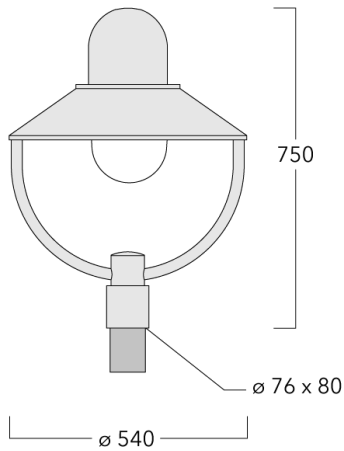

127-1256

AL534-FT LED

we-ef

Description

IP55, Class I. Class II on request. IK10. Marine-grade die-cast aluminium alloy. 5CE superior corrosion protection including PCS hardware. Silicone rubber gasket. Polycarbonate main lens. CAD-optimised indirect optics for superior illumination and glare control.

Weight	6.10 kg
Light distribution	symmetric distribution [C60]
Light source	LED-FT-17W / 500 mA - 3000 K
CRI	80
Power supply	EC
LEDs	1
Rated input power	20 W
Rated lumens (lm)	
LED Lumen	2099.1
Total Lumen	2099.1
Ta	25
Nominal Lumen (lm)	
LED Lumen	3070
Total Lumen	3070
Tc	25

we-ef

Specifications

Material description

Body	Marine-grade, die-cast aluminium alloy
Lens	Polycarbonate lens
Colours	 RAL9004 Signal black  RAL9006 White aluminium  RAL9007 Grey aluminium  RAL7016 Anthracite grey  RAL9016 Traffic white
Gasket	Silicone rubber gasket
Fasteners	PCS Polymer Coated Stainless Steel Hardware
Ingress protection	IP55
Impact resistance	IK10
Corrosion resistance	5CE
Windage	0.12 m ²