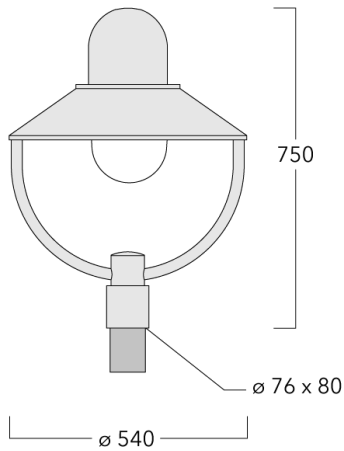

127-1257

AL534-FT LED

we-ef

Description

IP55, Class I. Class II on request. IK10. Marine-grade die-cast aluminium alloy. 5CE superior corrosion protection including PCS hardware. Silicone rubber gasket. Polycarbonate main lens. CAD-optimised indirect optics for superior illumination and glare control.

Weight	6.10 kg
Light distribution	symmetric distribution [C60]
Light source	LED-FT-17W / 500 mA - 4000 K
CRI	80
Power supply	EC
LEDs	1
Rated input power	20 W
Rated lumens (lm)	
LED Lumen	2188
Total Lumen	2188
Ta	25
Nominal Lumen (lm)	
LED Lumen	3200
Total Lumen	3200
Tc	25

we-ef

Specifications

Material description

Body	Marine-grade, die-cast aluminium alloy
Lens	Polycarbonate lens
Colours	 RAL9004 Signal black  RAL9006 White aluminium  RAL9007 Grey aluminium  RAL7016 Anthracite grey  RAL9016 Traffic white
Gasket	Silicone rubber gasket
Fasteners	PCS Polymer Coated Stainless Steel Hardware
Ingress protection	IP55
Impact resistance	IK10
Corrosion resistance	5CE
Windage	0.12 m ²