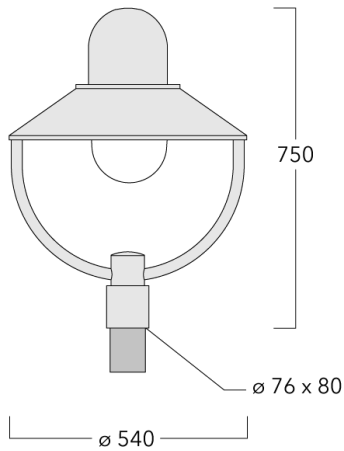

127-1258

AL534-FT LED

we-ef

Specifications

Material description

Body	Marine-grade, die-cast aluminium alloy
Lens	Polycarbonate lens
Colours	RAL9004 Signal black RAL9006 White aluminium RAL9007 Grey aluminium RAL7016 Anthracite grey RAL9016 Traffic white
Gasket	Silicone rubber gasket
Fasteners	PCS Polymer Coated Stainless Steel Hardware
Ingress protection	IP55
Impact resistance	IK10
Corrosion resistance	5CE
Windage	0.12 m²

Electrical description

Power supply	220-240V / 50-60 Hz
Driver / Ballast	Integral EC electronic converter
Power factor	> 0.9
Surge protection	6/6 kV (optional SP10)

WE-EF LEUCHTEN GmbH

Töpinger Straße 16, 29646 Bispingen, Germany - Phone: +49 5194 909-0
info@we-ef.com - <https://we-ef.com>

Subject to technical changes and errors. - Generated on 23/11/2024