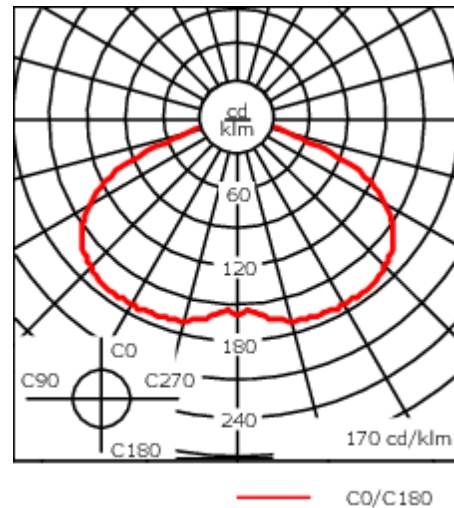

127-1258

AL534-FT LED

we-ef

Specifications

Material description

Body	Marine-grade, die-cast aluminium alloy
Lens	Polycarbonate lens
Colours	RAL9004 Signal black RAL9006 White aluminium RAL9007 Grey aluminium RAL7016 Anthracite grey RAL9016 Traffic white
Gasket	Silicone rubber gasket
Fasteners	PCS Polymer Coated Stainless Steel Hardware
Ingress protection	IP55
Impact resistance	IK10
Corrosion resistance	5CE
Windage	0.12 m²

Electrical description

Power supply	220-240V / 50-60 Hz
Driver / Ballast	Integral EC electronic converter
Power factor	> 0.9
Surge protection	6/6 kV (optional SP10)

WE-EF LEUCHTEN GmbH

Töpinger Straße 16, 29646 Bispingen, Germany - Phone: +49 5194 909-0
info@we-ef.com - <https://we-ef.com>

Subject to technical changes and errors. - Generated on 23/11/2024