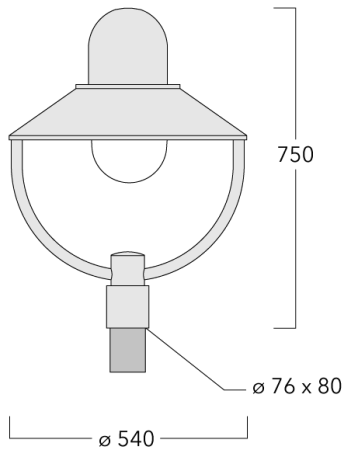

127-1259

AL534-FT LED

we-ef

Description

IP55, Class I. Class II on request. IK10. Marine-grade die-cast aluminium alloy. 5CE superior corrosion protection including PCS hardware. Silicone rubber gasket. Polycarbonate main lens. CAD-optimised indirect optics for superior illumination and glare control.

Weight	6.10 kg
Light distribution	symmetric distribution [C60]
Light source	LED-FT-24W / 700 mA - 4000 K
CRI	80
Power supply	EC
LEDs	1
Rated input power	27 W
Rated lumens (lm)	
LED Lumen	3008.5
Total Lumen	3008.5
Ta	25
Nominal Lumen (lm)	
LED Lumen	4400
Total Lumen	4400
Tc	25

we-ef

Specifications

Material description

Body	Marine-grade, die-cast aluminium alloy
Lens	Polycarbonate lens
Colours	 RAL9004 Signal black  RAL9006 White aluminium  RAL9007 Grey aluminium  RAL7016 Anthracite grey  RAL9016 Traffic white
Gasket	Silicone rubber gasket
Fasteners	PCS Polymer Coated Stainless Steel Hardware
Ingress protection	IP55
Impact resistance	IK10
Corrosion resistance	5CE
Windage	0.12 m ²