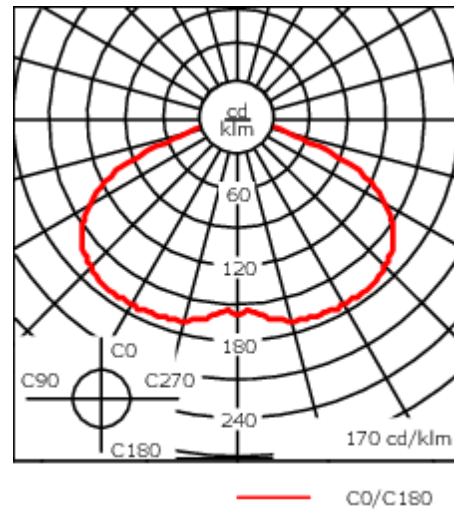

127-1259

AL534-FT LED

we-ef

Specifications

Material description

Body	Marine-grade, die-cast aluminium alloy
Lens	Polycarbonate lens
Colours	RAL9004 Signal black RAL9006 White aluminium RAL9007 Grey aluminium RAL7016 Anthracite grey RAL9016 Traffic white
Gasket	Silicone rubber gasket
Fasteners	PCS Polymer Coated Stainless Steel Hardware
Ingress protection	IP55
Impact resistance	IK10
Corrosion resistance	5CE
Windage	0.12 m²

Electrical description

Power supply	220-240V / 50-60 Hz
Driver / Ballast	Integral EC electronic converter
Power factor	> 0.9
Surge protection	6/6 kV (optional SP10)

WE-EF LEUCHTEN GmbH

Töpinger Straße 16, 29646 Bispingen, Germany - Phone: +49 5194 909-0

info@we-ef.com - <https://we-ef.com>

Subject to technical changes and errors. - Generated on 23/10/2024