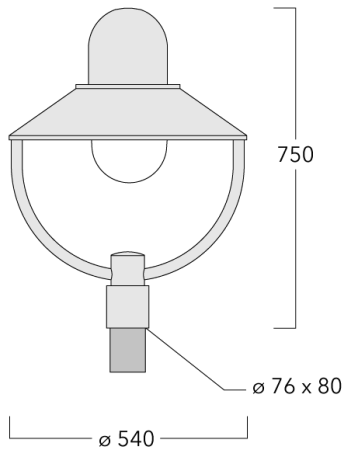

127-1259

AL534-FT LED

we-ef

Specifications

Material description

Body	Marine-grade, die-cast aluminium alloy
Lens	Polycarbonate lens
Colours	RAL9004 Signal black RAL9006 White aluminium RAL9007 Grey aluminium RAL7016 Anthracite grey RAL9016 Traffic white
Gasket	Silicone rubber gasket
Fasteners	PCS Polymer Coated Stainless Steel Hardware
Ingress protection	IP55
Impact resistance	IK10
Corrosion resistance	5CE
Windage	0.12 m²

Electrical description

Power supply	220-240V / 50-60 Hz
Driver / Ballast	Integral EC electronic converter
Power factor	> 0.9
Surge protection	6/6 kV (SP10 optional)

Fagerhult Lighting Ltd

33-34 Dolben Street, SE1 0UQ London, United Kingdom

<https://we-ef.com/uk>

Subject to technical changes and errors. - Generated on 23/11/2024