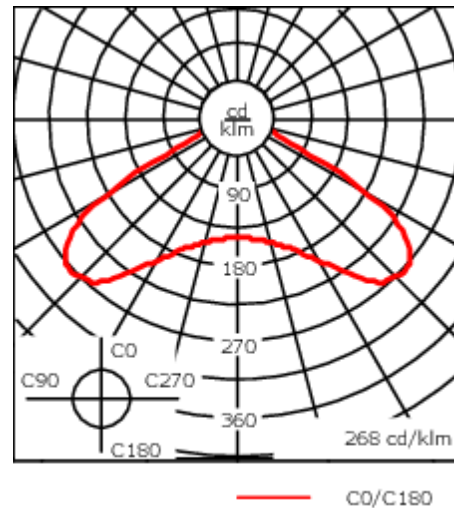

Specifications

Material description

Body	Marine-grade, die-cast aluminium alloy
Lens	PMMA RFC® Reflection Free Contour technology
Colours	 RAL9004 Signal black RAL9006 White aluminium RAL9007 Grey aluminium RAL7016 Anthracite grey RAL9016 Traffic white
Gasket	Silicone CCG® Controlled Compression Gasket
Fasteners	PCS Polymer Coated Stainless Steel Hardware
Ingress protection	IP66
Impact resistance	IK08
Corrosion resistance	5CE
Windage	0.24 m²

Electrical description

Power supply	220-240V / 50-60 Hz
Driver / Ballast	Integral EC electronic converter. DMX
Power factor	> 0.9
Surge protection	6/6 kV (optional SP10)

Fagerhult Lighting Ltd

33-34 Dolben Street, SE1 0UQ London, United Kingdom

<https://we-ef.com/uk>

Subject to technical changes and errors. - Generated on 23/11/2024