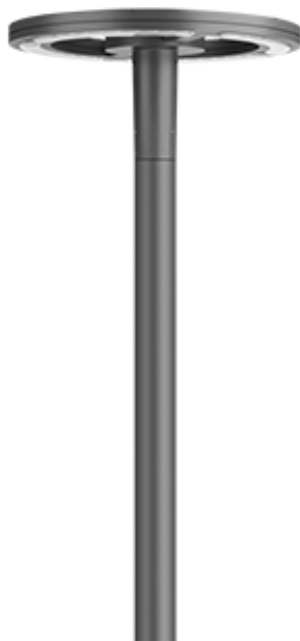

105-0315

CFT540-CC LED

we-ef

Description

RGBW/RGBA Colour Changer. IP66. Class I. IK08. Marine-grade, die-cast aluminium alloy. 5CE superior corrosion protection including PCS hardware. Silicone CCG® Controlled Compression Gasket. RFC® Reflection Free Contour main lens. Integral EC electronic converter in thermally separated compartment. DMX interface. CAD-optimised optics for superior illumination and glare control. OLC® One LED Concept. Factory installed LED circuit board. The luminaire is factory-sealed and does not need to be opened during installation.

Weight	13.30 kg
Light distribution	controlled symmetric distribution [C50]
Light source	LED-36/95W - RGBW/3K
CRI	20/80
Power supply	ECG [DMX]
LEDs	36
Rated input power	99 W

Nominal Lumen (lm)

LED Lumen	240
Total Lumen	8640
T _j	85

Specifications

Material description

Body	Marine-grade, die-cast aluminium alloy
Lens	PMMA RFC® Reflection Free Contour technology
Colours	<div style="display: flex; flex-direction: column; gap: 5px;"> <div> RAL9004 Signal black</div> <div> RAL9006 White aluminium</div> <div> RAL9007 Grey aluminium</div> <div> RAL7016 Anthracite grey</div> <div> RAL9016 Traffic white</div> </div>
Gasket	Silicone CCG® Controlled Compression Gasket
Fasteners	PCS Polymer Coated Stainless Steel Hardware
Ingress protection	IP66
Impact resistance	IK08
Corrosion resistance	5CE
Windage	0.24 m ²