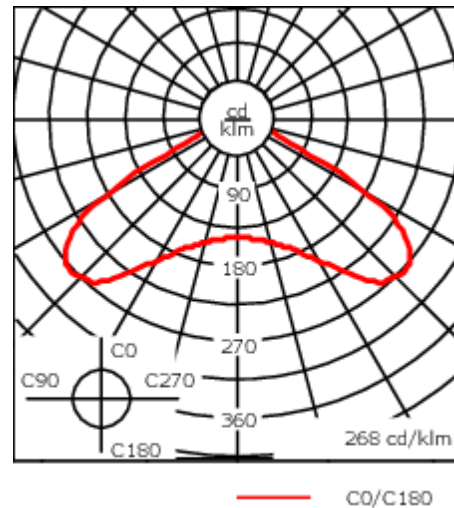

Specifications

Material description

Body	Marine-grade, die-cast aluminium alloy
Lens	PMMA RFC® Reflection Free Contour technology
Colours	 RAL9004 Signal black RAL9006 White aluminium RAL9007 Grey aluminium RAL7016 Anthracite grey RAL9016 Traffic white
Gasket	Silicone CCG® Controlled Compression Gasket
Fasteners	PCS Polymer Coated Stainless Steel Hardware
Ingress protection	IP66
Impact resistance	IK08
Corrosion resistance	5CE
Windage	0.24 m²

Electrical description

Power supply	220-240V / 50-60 Hz
Driver / Ballast	Integral EC electronic converter. DMX
Power factor	> 0.9
Surge protection	6/6 kV (optional SP10)

Fagerhult Lighting Ltd

33-34 Dolben Street, SE1 0UQ London, United Kingdom

<https://we-ef.com/uk>

Subject to technical changes and errors. - Generated on 23/10/2024