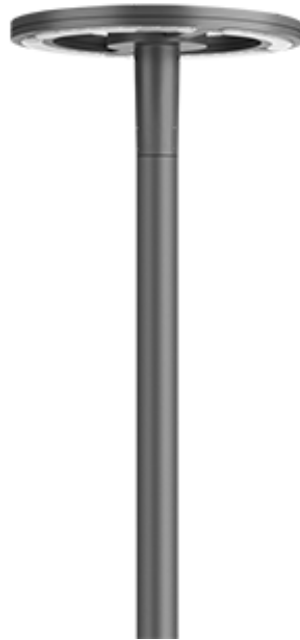

105-0315

CFT540-CC LED

we-ef

Description

RGBW/RGBA Colour Changer. IP66. Class I. IK08. Marine-grade, die-cast aluminium alloy. 5CE superior corrosion protection including PCS hardware. Silicone CCG® Controlled Compression Gasket. RFC® Reflection Free Contour main lens. Integral EC electronic converter in thermally separated compartment. DMX interface. CAD-optimised optics for superior illumination and glare control. OLC® One LED Concept. Factory installed LED circuit board. The luminaire is factory-sealed and does not need to be opened during installation.

Weight	13.30 kg
Light distribution	controlled symmetric distribution [C50]
Light source	LED-36/95W - RGBW/3K
CRI	20/80
Power supply	ECG [DMX]
LEDs	36
Rated input power	99 W

Nominal Lumen (lm)

LED Lumen	240
Total Lumen	8640
Tj	85

Specifications

Material description

Body	Marine-grade, die-cast aluminium alloy
Lens	PMMA RFC® Reflection Free Contour technology
Colours	<div style="display: flex; flex-direction: column; gap: 5px;"> <div> RAL9004 Signal black</div> <div> RAL9006 White aluminium</div> <div> RAL9007 Grey aluminium</div> <div> RAL7016 Anthracite grey</div> <div> RAL9016 Traffic white</div> </div>
Gasket	Silicone CCG® Controlled Compression Gasket
Fasteners	PCS Polymer Coated Stainless Steel Hardware
Ingress protection	IP66
Impact resistance	IK08
Corrosion resistance	5CE
Windage	0.24 m ²