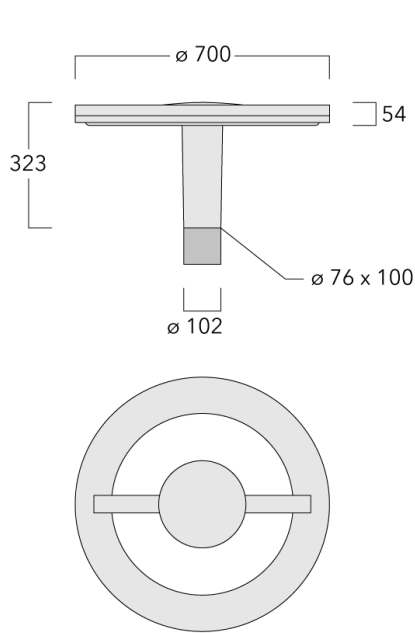

Weight	13.30 kg
Light distribution	controlled symmetric distribution [C50]
Light source	LED-36/95W - RGBW/3K
CRI	20/80
Power supply	ECG [DMX]
LEDs	36
Rated input power	99 W

Nominal Lumen (lm)

LED Lumen	240
Total Lumen	8640
T _j	85

Specifications

Material description

Body	Marine-grade, die-cast aluminium alloy
Lens	PMMA RFC® Reflection Free Contour technology
Colours	<div style="display: flex; flex-direction: column; gap: 5px;"> <div> RAL9004 Signal black</div> <div> RAL9006 White aluminium</div> <div> RAL9007 Grey aluminium</div> <div> RAL7016 Anthracite grey</div> <div> RAL9016 Traffic white</div> </div>
Gasket	Silicone CCG® Controlled Compression Gasket
Fasteners	PCS Polymer Coated Stainless Steel Hardware
Ingress protection	IP66
Impact resistance	IK08
Corrosion resistance	5CE
Windage	0.24 m ²