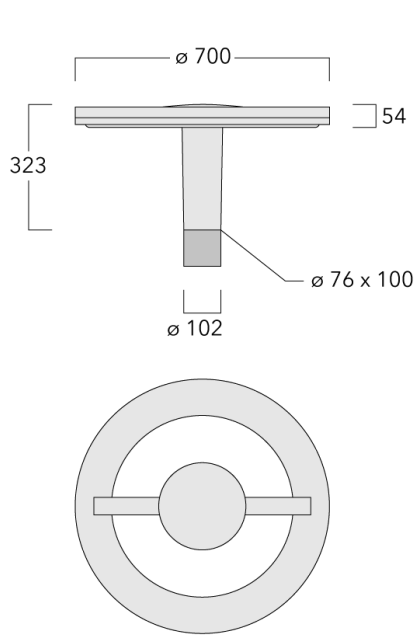

Specifications

Material description

Body	Marine-grade, die-cast aluminium alloy
Lens	PMMA RFC® Reflection Free Contour technology
Colours	 RAL9004 Signal black RAL9006 White aluminium RAL9007 Grey aluminium RAL7016 Anthracite grey RAL9016 Traffic white
Gasket	Silicone CCG® Controlled Compression Gasket
Fasteners	PCS Polymer Coated Stainless Steel Hardware
Ingress protection	IP66
Impact resistance	IK08
Corrosion resistance	5CE
Windage	0.24 m²

Electrical description

Power supply	220-240V / 50-60 Hz
Driver / Ballast	Integral EC electronic converter. DMX
Power factor	> 0.9
Surge protection	6/6 kV (optional SP10)

WE-EF LEUCHTEN GmbH

Töpinger Straße 16, 29646 Bispingen, Germany - Phone: +49 5194 909-0
info@we-ef.com - <https://we-ef.com>

Subject to technical changes and errors. - Generated on 23/11/2024