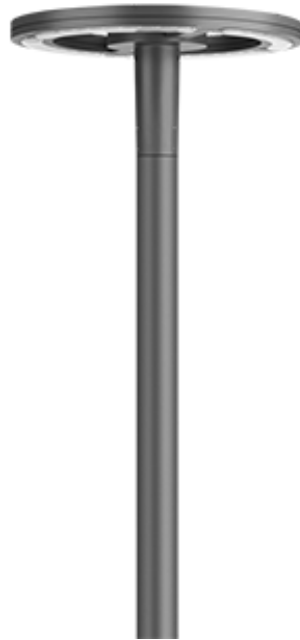

105-0339

CFT540-CC LED

we-ef

Description

RGBW/RGBA Colour Changer. IP66. Class I. IK08. Marine-grade, die-cast aluminium alloy. 5CE superior corrosion protection including PCS hardware. Silicone CCG® Controlled Compression Gasket. RFC® Reflection Free Contour main lens. Integral EC electronic converter in thermally separated compartment. DMX interface. CAD-optimised optics for superior illumination and glare control. OLC® One LED Concept. Factory installed LED circuit board. The luminaire is factory-sealed and does not need to be opened during installation.

Weight	13.30 kg
Light distribution	controlled symmetric distribution [C50]
Light source	LED-36/95W - RGBW/4K
CRI	20/80
Power supply	ECG [DMX]
LEDs	36
Rated input power	99 W

Nominal Lumen (lm)

LED Lumen	240
Total Lumen	8640
T _j	85

Specifications

Material description

Body	Marine-grade, die-cast aluminium alloy
Lens	PMMA RFC® Reflection Free Contour technology
Colours	<div style="display: flex; flex-direction: column; gap: 5px;"> <div> RAL9004 Signal black</div> <div> RAL9006 White aluminium</div> <div> RAL9007 Grey aluminium</div> <div> RAL7016 Anthracite grey</div> <div> RAL9016 Traffic white</div> </div>
Gasket	Silicone CCG® Controlled Compression Gasket
Fasteners	PCS Polymer Coated Stainless Steel Hardware
Ingress protection	IP66
Impact resistance	IK08
Corrosion resistance	5CE
Windage	0.24 m ²