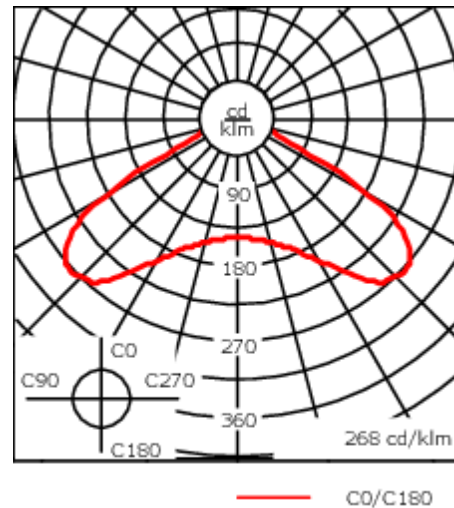

Specifications

Material description

Body	Marine-grade, die-cast aluminium alloy
Lens	PMMA RFC® Reflection Free Contour technology
Colours	 RAL9004 Signal black RAL9006 White aluminium RAL9007 Grey aluminium RAL7016 Anthracite grey RAL9016 Traffic white
Gasket	Silicone CCG® Controlled Compression Gasket
Fasteners	PCS Polymer Coated Stainless Steel Hardware
Ingress protection	IP66
Impact resistance	IK08
Corrosion resistance	5CE
Windage	0.24 m²

Electrical description

Power supply	220-240V / 50-60 Hz
Driver / Ballast	Integral EC electronic converter. DMX
Power factor	> 0.9
Surge protection	6/6 kV (optional SP10)

WE-EF LEUCHTEN GmbH

Töpinger Straße 16, 29646 Bispingen, Germany - Phone: +49 5194 909-0
info@we-ef.com - <https://we-ef.com>

Subject to technical changes and errors. - Generated on 23/11/2024