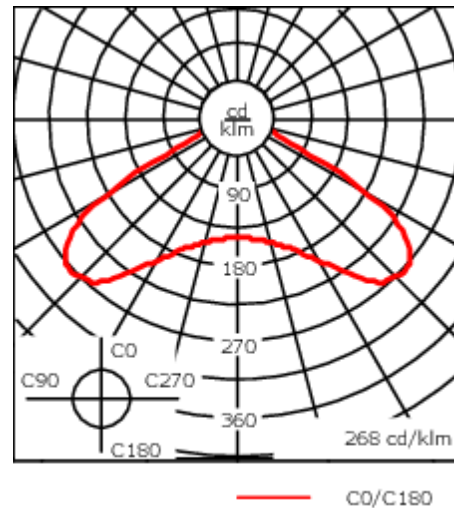

Specifications

Material description

Body	Marine-grade, die-cast aluminium alloy
Lens	PMMA RFC® Reflection Free Contour technology
Colours	 RAL9004 Signal black RAL9006 White aluminium RAL9007 Grey aluminium RAL7016 Anthracite grey RAL9016 Traffic white
Gasket	Silicone CCG® Controlled Compression Gasket
Fasteners	PCS Polymer Coated Stainless Steel Hardware
Ingress protection	IP66
Impact resistance	IK08
Corrosion resistance	5CE
Windage	0.24 m²

Electrical description

Power supply	220-240V / 50-60 Hz
Driver / Ballast	Integral EC electronic converter. DMX
Power factor	> 0.9
Surge protection	6/6 kV (optional SP10)

WE-EF LEUCHTEN GmbH

Töpinger Straße 16, 29646 Bispingen, Germany - Phone: +49 5194 909-0

info@we-ef.com - <https://we-ef.com>

Subject to technical changes and errors. - Generated on 23/10/2024