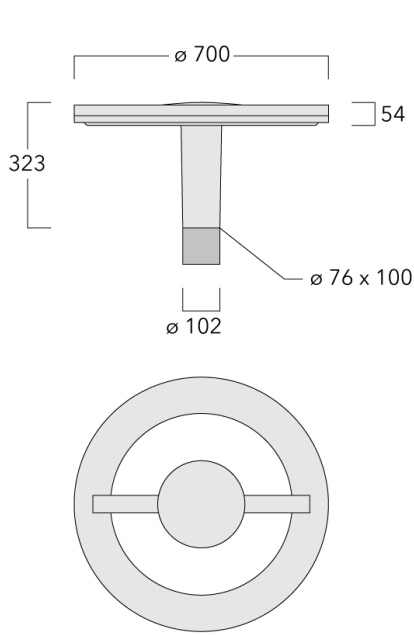

105-0342

CFT540-CC LED

we-ef

Specifications

Material description

Body	Marine-grade, die-cast aluminium alloy
Lens	PMMA RFC® Reflection Free Contour technology
Colours	RAL9004 Signal black RAL9006 White aluminium RAL9007 Grey aluminium RAL7016 Anthracite grey RAL9016 Traffic white
Gasket	Silicone CCG® Controlled Compression Gasket
Fasteners	PCS Polymer Coated Stainless Steel Hardware
Ingress protection	IP66
Impact resistance	IK08
Corrosion resistance	5CE
Windage	0.24 m²

Electrical description

Power supply	220-240V / 50-60 Hz
Driver / Ballast	Integral EC electronic converter. DMX
Power factor	> 0.9
Surge protection	6/6 kV (optional SP10)

WE-EF LEUCHTEN GmbH

Töpinger Straße 16, 29646 Bispingen, Germany - Phone: +49 5194 909-0

info@we-ef.com - <https://we-ef.com>

Subject to technical changes and errors. - Generated on 23/10/2024