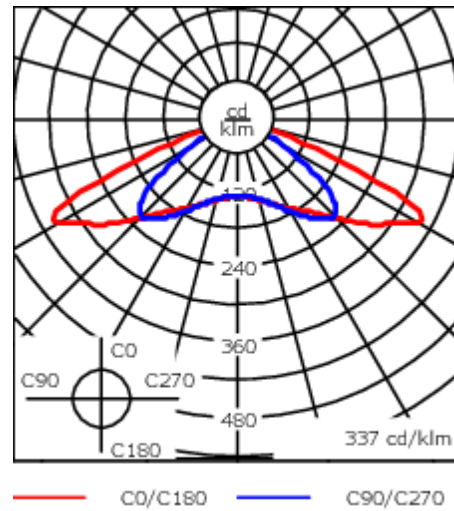

105-0342

CFT540-CC LED

we-ef

Specifications

Material description

Body	Marine-grade, die-cast aluminium alloy
Lens	PMMA RFC® Reflection Free Contour technology
Colours	RAL9004 Signal black RAL9006 White aluminium RAL9007 Grey aluminium RAL7016 Anthracite grey RAL9016 Traffic white
Gasket	Silicone CCG® Controlled Compression Gasket
Fasteners	PCS Polymer Coated Stainless Steel Hardware
Ingress protection	IP66
Impact resistance	IK08
Corrosion resistance	5CE
Windage	0.24 m²

Electrical description

Power supply	220-240V / 50-60 Hz
Driver / Ballast	Integral EC electronic converter. DMX
Power factor	> 0.9
Surge protection	6/6 kV (optional SP10)

WE-EF LEUCHTEN GmbH

Töpinger Straße 16, 29646 Bispingen, Germany - Phone: +49 5194 909-0

info@we-ef.com - <https://we-ef.com>

Subject to technical changes and errors. - Generated on 23/10/2024