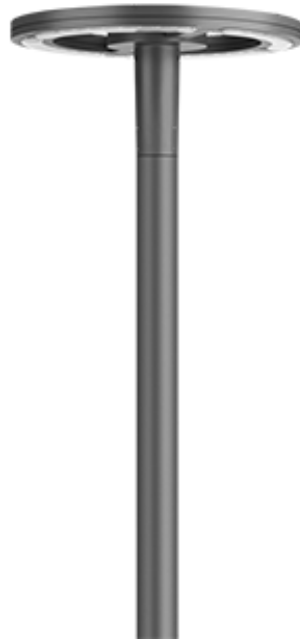

105-0342

CFT540-CC LED

we-ef

Description

RGBW/RGBA Colour Changer. IP66. Class I. IK08. Marine-grade, die-cast aluminium alloy. 5CE superior corrosion protection including PCS hardware. Silicone CCG® Controlled Compression Gasket. RFC® Reflection Free Contour main lens. Integral EC electronic converter in thermally separated compartment. DMX interface. CAD-optimised optics for superior illumination and glare control. OLC® One LED Concept. Factory installed LED circuit board. The luminaire is factory-sealed and does not need to be opened during installation.

Weight	13.30 kg
Light distribution	rectangular [R]
Light source	LED-36/95W - RGBW/4K
CRI	20/80
Power supply	ECG [DMX]
LEDs	36
Rated input power	99 W
Nominal Lumen (lm)	
LED Lumen	240
Total Lumen	8640
Tj	85
Rated lumens (lm)	
LED Lumen	185.8
Total Lumen	6689.1
Ta	25

we-ef

Specifications

Material description

Body	Marine-grade, die-cast aluminium alloy
Lens	PMMA RFC® Reflection Free Contour technology
Colours	 RAL9004 Signal black  RAL9006 White aluminium  RAL9007 Grey aluminium  RAL7016 Anthracite grey  RAL9016 Traffic white
Gasket	Silicone CCG® Controlled Compression Gasket
Fasteners	PCS Polymer Coated Stainless Steel Hardware
Ingress protection	IP66
Impact resistance	IK08
Corrosion resistance	5CE
Windage	0.24 m ²