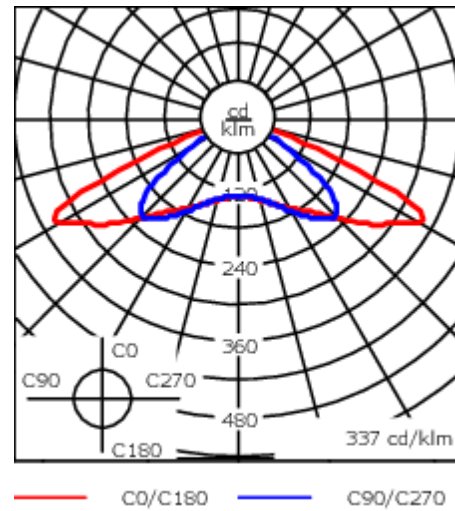

Specifications

Material description

Body	Marine-grade, die-cast aluminium alloy
Lens	PMMA RFC® Reflection Free Contour technology
Colours	RAL9004 Signal black RAL9006 White aluminium RAL9007 Grey aluminium RAL7016 Anthracite grey RAL9016 Traffic white
Gasket	Silicone CCG® Controlled Compression Gasket
Fasteners	PCS Polymer Coated Stainless Steel Hardware
Ingress protection	IP66
Impact resistance	IK08
Corrosion resistance	5CE
Windage	0.24 m²

Electrical description

Power supply	220-240V / 50-60 Hz
Driver / Ballast	Integral EC electronic converter. DMX
Power factor	> 0.9
Surge protection	6/6 kV (optional SP10)